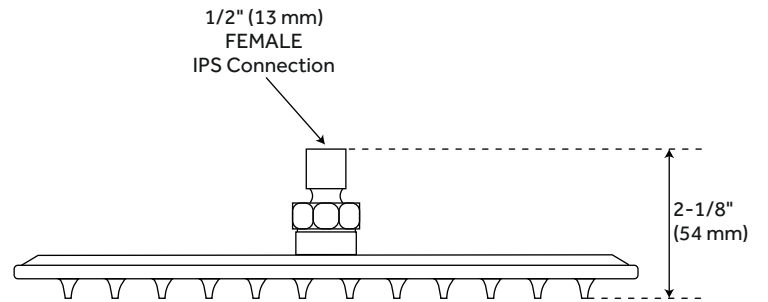

BEVELED SQUARE RAINFALL SHOWER HEAD

SKU: 920860

All dimensions and specifications are nominal and may vary. Use actual products for accuracy in critical situations.