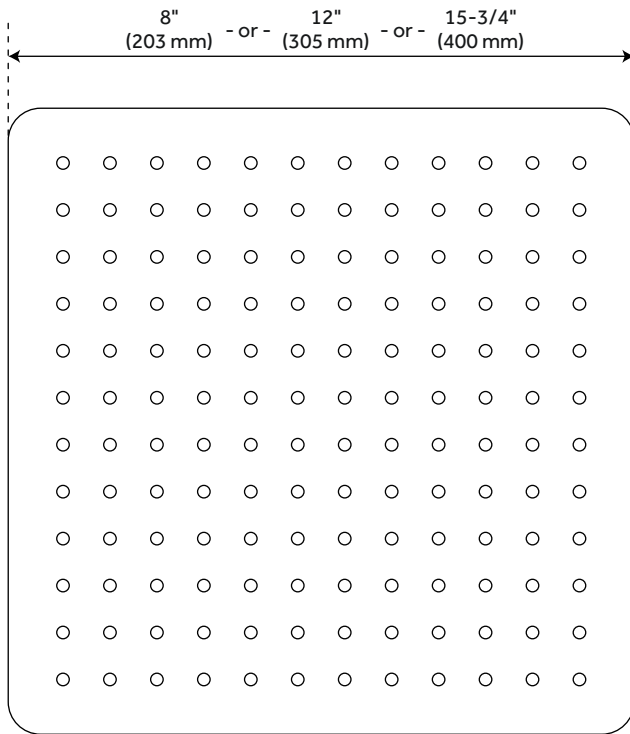

BEVELED SQUARE RAINFALL SHOWER HEAD

SKU: 920860

All dimensions and specifications are nominal and may vary. Use actual products for accuracy in critical situations.