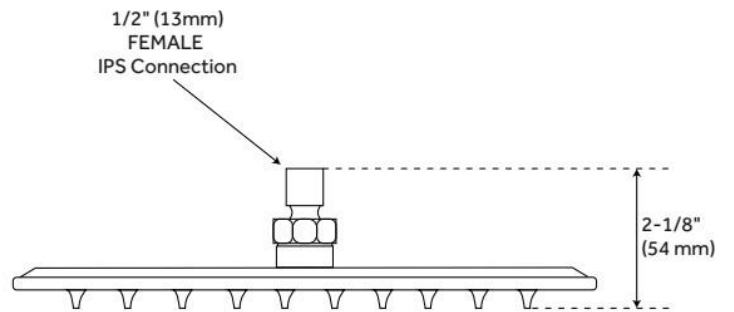

BEVELED ROUND RAINFALL SHOWER HEAD

SKU: 920861

Code: SH347473, SH347474, SH347475, SH347476, SH347479

REVISED 6/5/2024