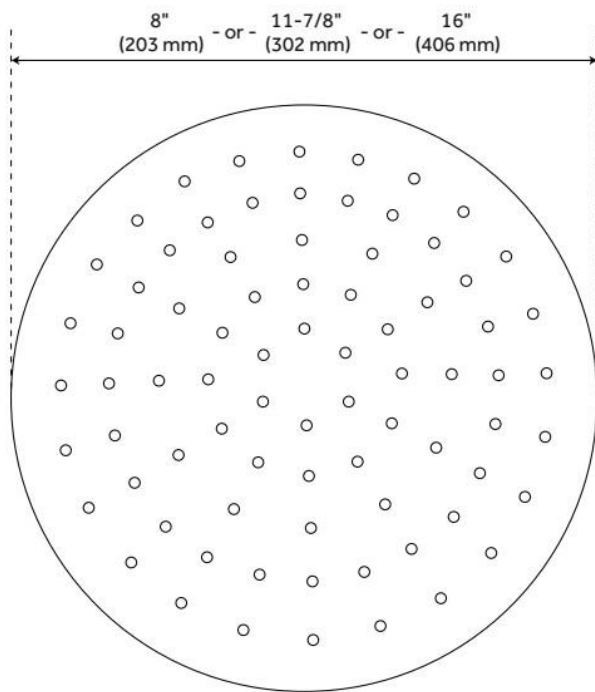

BEVELED ROUND RAINFALL SHOWER HEAD

SKU: 920861

Code: SH347473, SH347474, SH347475, SH347476, SH347479

FEATURES

Material: Stainless Steel
Shower Head Swivel: Yes

LISTED ID: ST-601, ST-603

ADDITIONAL FEATURES

- Made of 304-grade stainless steel.
- Rubber nozzles.
- 8" Overall shower head dimensions: 7-3/4" diameter. Spray area: 6-5/8" diameter.
- 12" Overall shower head dimensions: 11-7/8" diameter. Spray area: 9-5/8" diameter.
- 16" Overall shower head dimensions: 15-3/4" diameter. Spray area: 13-5/8" diameter.
- All measurements are ($\pm 1/2$ ").

REVISED 6/5/2024

BEVELED ROUND RAINFALL SHOWER HEAD

SKU: 920861

Code: SH347473, SH347474, SH347475, SH347476, SH347479

REVISED 6/5/2024