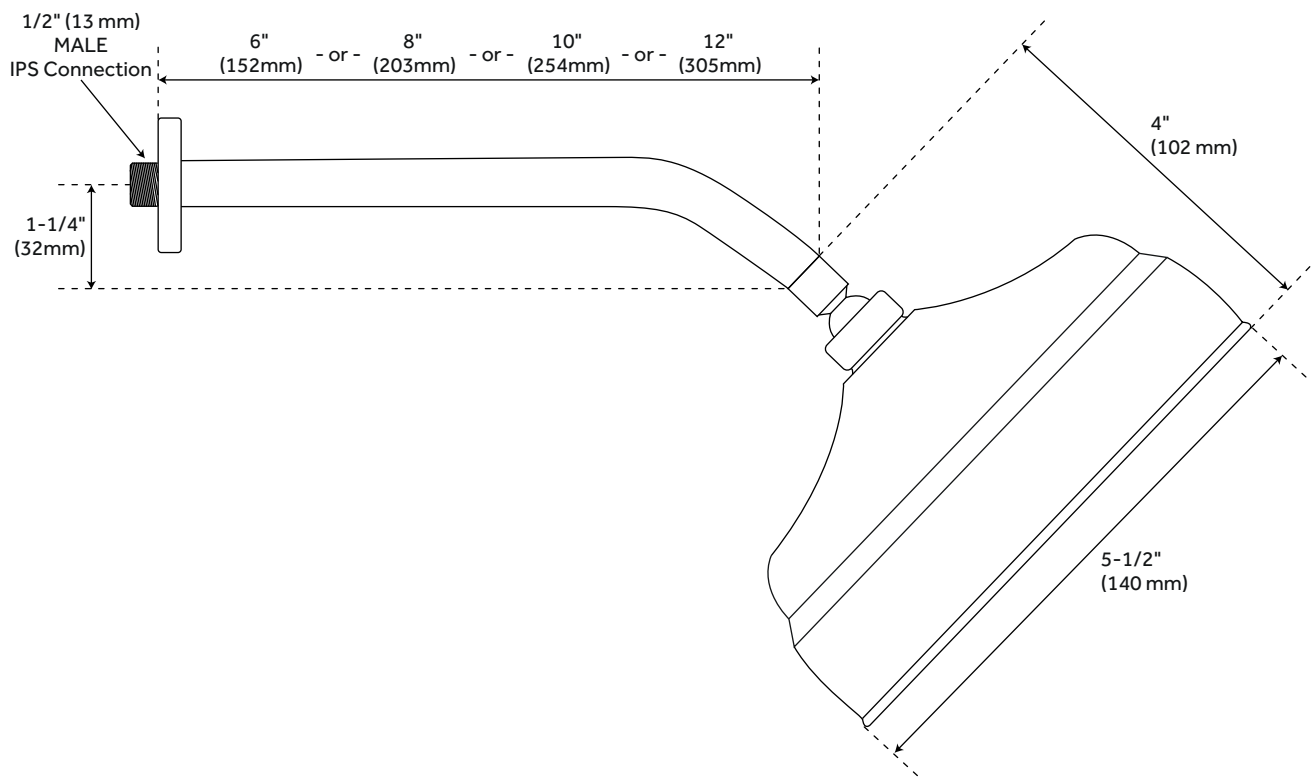

INGLIS RAINFALL NOZZLE SHOWER HEAD

SKU: 921185

Code: SH349167, SH355478, SH399714, SH349164, SH355479, SH399718, SH349163, SH355481, SH399719, SH399723, SH399724, SH399726, SH399727

FEATURES

Installation Type: Wall Mount

Design: Modern

Material: Brass

Assembly Required: No

Shape: Round

Shower Head Diameter: 5-1/2"

Shower Head IPS: 1/2"

Shower Head Swivel: Yes

REVISED 3/29/2023

INGLIS RAINFALL NOZZLE SHOWER HEAD

SKU: 921185

Code: SH349167, SH355478, SH399714, SH349164, SH355479, SH399718, SH349163, SH355481, SH399719, SH399723, SH399724, SH399726, SH399727

ADDITIONAL FEATURES

REVISED 3/29/2023

INGLIS RAINFALL NOZZLE SHOWER HEAD

SKU: 921185

All dimensions and specifications are nominal and may vary. Use actual products for accuracy in critical situations.