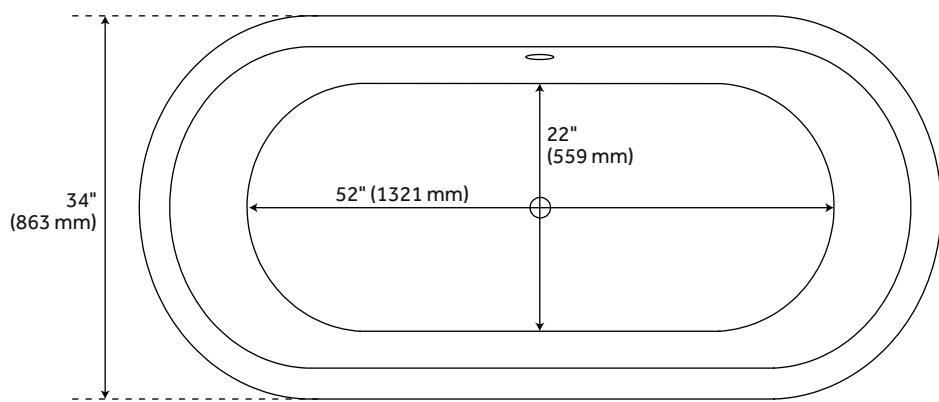

71" RAYE ANTIQUE BLACK HAMMERED COPPER DOUBLE-SLIPPER PEDESTAL TUB

SKU: 921690

Code: SH480154, SH474223, SH474224, SH474225, SH474229

FEATURES

Design: Glam
Product Finish: Antique Black
Material: Copper
Length: 71"
Width: 33-3/4"
Height: 33"
Water Depth To Overflow: 14-1/4"
Exterior Treatment: Hammered
Interior Treatment: Hammered
Metal Gauge/Thickness: 16 Gauge
Faucet Included: No
Shape: Oval
Water Depth to Rim: 17"
Tub Overflow: Yes
Tub Material: Copper
Tub Interior Length: 51"
Tub Interior Width: 21-1/4"
Tap Deck: No
Faucet Drillings: No Drillings
Tub Weight Uncrated (lbs): 111
Tub Weight Crated (lbs): 221

CSA B45.12/IAPMO Z402

REVISED 8/7/2023

71" RAYE ANTIQUE BLACK HAMMERED COPPER DOUBLE-SLIPPER PEDESTAL TUB

SKU: 921690

Code: SH480154, SH474223, SH474224, SH474225, SH474229

ADDITIONAL FEATURES

- Hand-polished finish.
- Patina applied using French hot process, so color is ingrained in the copper.
- Tubs are handmade and therefore unique. Expect slight variations in finish and dimensions ($\pm 1"$).
- Requires wall-mount or floor-mount tub filler.
- Overflow Drain will include: Extended Pop-Up Drain with Swivel Head, a Daisy Wheel overflow, which remain open to allow water into the drain.
- To keep the tub in premium condition, it is recommended to not use anything abrasive for bathing or cleaning, including products like Epsom salts, bristle brushes, and harsh soaps.
- Optional Quick Connect Drop-In Drain Kit Includes:
 - Floor Plate, 1-1/2" PVC Pipe, 2" x 1-1/2" Trap Adapters, 1 Brass Threaded, 1 Brass Unthreaded Tailpiece and Plug.
 - Installs above your subfloor, but underneath your cement floor or tile, so you do not need access below the fixture.

REVISED 8/7/2023

71" RAYE ANTIQUE BLACK HAMMERED COPPER DOUBLE-SLIPPER PEDESTAL TUB

SKU: 921690

All dimensions and specifications are nominal and may vary. Use actual products for accuracy in critical situations.