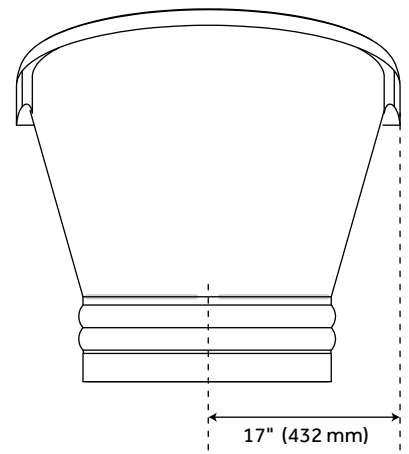

71" RAYE ANTIQUE BLACK HAMMERED COPPER DOUBLE-SLIPPER PEDESTAL TUB

SKU: 921690

Code: SH480154, SH474223, SH474224, SH474225, SH474229

FEATURES

Design: Glam
Product Finish: Antique Black
Material: Copper
Length: 71"
Width: 33-3/4"
Height: 33"
Water Depth To Overflow: 14-1/4"
Exterior Treatment: Hammered
Interior Treatment: Hammered
Metal Gauge/Thickness: 16 Gauge
Faucet Included: No
Shape: Oval
Water Depth to Rim: 17"
Tub Overflow: Yes
Tub Material: Copper
Tub Interior Length: 51"
Tub Interior Width: 21-1/4"
Tap Deck: No
Faucet Drillings: No Drillings
Tub Weight Uncrated (lbs): 111
Tub Weight Crated (lbs): 221

CSA B45.12/IAPMO Z402

REVISED 8/7/2023

71" RAYE ANTIQUE BLACK HAMMERED COPPER DOUBLE-SLIPPER PEDESTAL TUB

SKU: 921690

Code: SH480154, SH474223, SH474224, SH474225, SH474229

ADDITIONAL FEATURES

- Hand-polished finish.
- Patina applied using French hot process, so color is ingrained in the copper.
- Tubs are handmade and therefore unique. Expect slight variations in finish and dimensions ($\pm 1"$).
- Requires wall-mount or floor-mount tub filler.
- Overflow Drain will include: Extended Pop-Up Drain with Swivel Head, a Daisy Wheel overflow, which remain open to allow water into the drain.
- To keep the tub in premium condition, it is recommended to not use anything abrasive for bathing or cleaning, including products like Epsom salts, bristle brushes, and harsh soaps.
- Optional Quick Connect Drop-In Drain Kit Includes:
 - Floor Plate, 1-1/2" PVC Pipe, 2" x 1-1/2" Trap Adapters, 1 Brass Threaded, 1 Brass Unthreaded Tailpiece and Plug.
 - Installs above your subfloor, but underneath your cement floor or tile, so you do not need access below the fixture.

REVISED 8/7/2023

71" RAYE ANTIQUE BLACK HAMMERED COPPER DOUBLE-SLIPPER PEDESTAL TUB

SKU: 921690

All dimensions and specifications are nominal and may vary. Use actual products for accuracy in critical situations.