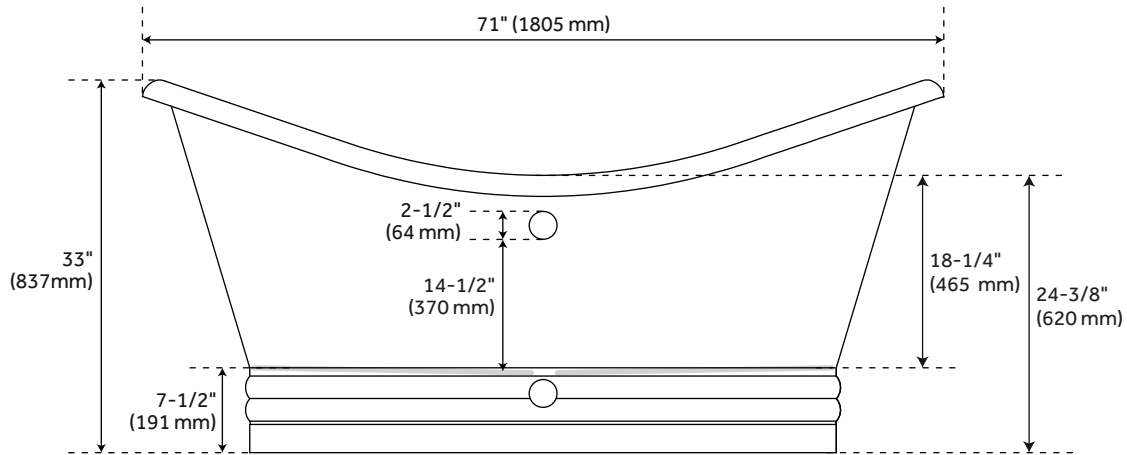

71" RAYE ANTIQUE BLACK HAMMERED COPPER DOUBLE-SLIPPER PEDESTAL TUB

SKU: 921690

Code: SH480154, SH474223, SH474224, SH474225, SH474229

FEATURES

Design: Glam
Product Finish: Antique Black
Material: Copper
Length: 71"
Width: 33-3/4"
Height: 33"
Water Depth To Overflow: 14-1/4"
Exterior Treatment: Hammered
Interior Treatment: Hammered
Metal Gauge/Thickness: 16 Gauge
Faucet Included: No
Shape: Oval
Water Depth to Rim: 17"
Tub Overflow: Yes
Tub Material: Copper
Tub Interior Length: 51"
Tub Interior Width: 21-1/4"
Tap Deck: No
Faucet Drillings: No Drillings
Tub Weight Uncrated (lbs): 111
Tub Weight Crated (lbs): 221

CSA B45.12/IAPMO Z402

REVISED 8/7/2023

71" RAYE ANTIQUE BLACK HAMMERED COPPER DOUBLE-SLIPPER PEDESTAL TUB

SKU: 921690

Code: SH480154, SH474223, SH474224, SH474225, SH474229

ADDITIONAL FEATURES

- Hand-polished finish.
- Patina applied using French hot process, so color is ingrained in the copper.
- Tubs are handmade and therefore unique. Expect slight variations in finish and dimensions ($\pm 1"$).
- Requires wall-mount or floor-mount tub filler.
- Overflow Drain will include: Extended Pop-Up Drain with Swivel Head, a Daisy Wheel overflow, which remain open to allow water into the drain.
- To keep the tub in premium condition, it is recommended to not use anything abrasive for bathing or cleaning, including products like Epsom salts, bristle brushes, and harsh soaps.
- Optional Quick Connect Drop-In Drain Kit Includes:
 - Floor Plate, 1-1/2" PVC Pipe, 2" x 1-1/2" Trap Adapters, 1 Brass Threaded, 1 Brass Unthreaded Tailpiece and Plug.
 - Installs above your subfloor, but underneath your cement floor or tile, so you do not need access below the fixture.

REVISED 8/7/2023

71" RAYE ANTIQUE BLACK HAMMERED COPPER DOUBLE-SLIPPER PEDESTAL TUB

SKU: 921690

All dimensions and specifications are nominal and may vary. Use actual products for accuracy in critical situations.