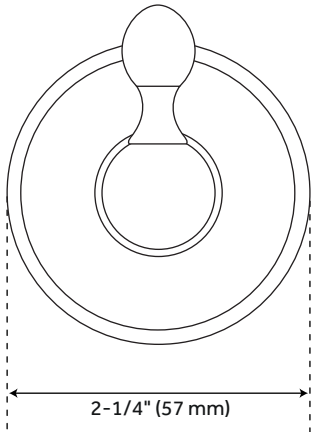

SEATTLE ROBE HOOK

SKU: 921693

Code: SH353546, SH358737, SH353547, SH353548

FEATURES

Installation Type: Wall Mount

Design: Traditional

Material: Brass

Length: 2-1/4"

Height: 2-1/4"

Depth: 3-3/8"

Mounting Hardware Included: Yes

Mounting Hardware Concealed: Yes

REVISED 4/3/2023

SEATTLE ROBE HOOK

SKU: 921693

Code: SH353546, SH358737, SH353547, SH353548

ADDITIONAL FEATURES

REVISED 4/3/2023

SEATTLE ROBE HOOK

SKU: 921693

All dimensions and specifications are nominal and may vary. Use actual products for accuracy in critical situations.