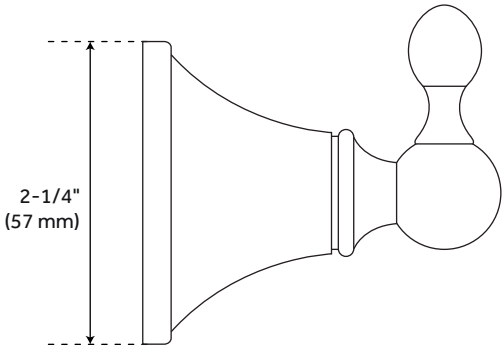

SEATTLE ROBE HOOK

SKU: 921693

Code: SH353546, SH358737, SH353547, SH353548

FEATURES

Installation Type: Wall Mount

Design: Traditional

Material: Brass

Length: 2-1/4"

Height: 2-1/4"

Depth: 3-3/8"

Mounting Hardware Included: Yes

Mounting Hardware Concealed: Yes

REVISED 4/3/2023

SEATTLE ROBE HOOK

SKU: 921693

Code: SH353546, SH358737, SH353547, SH353548

ADDITIONAL FEATURES

REVISED 4/3/2023

SEATTLE ROBE HOOK

SKU: 921693

All dimensions and specifications are nominal and may vary. Use actual products for accuracy in critical situations.