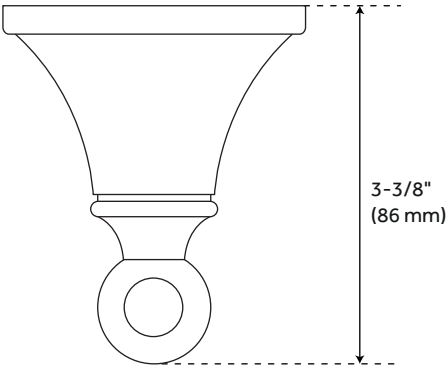

SEATTLE ROBE HOOK

SKU: 921693

Code: SH353546, SH358737, SH353547, SH353548

FEATURES

Installation Type: Wall Mount

Design: Traditional

Material: Brass

Length: 2-1/4"

Height: 2-1/4"

Depth: 3-3/8"

Mounting Hardware Included: Yes

Mounting Hardware Concealed: Yes

REVISED 4/3/2023

SEATTLE ROBE HOOK

SKU: 921693

Code: SH353546, SH358737, SH353547, SH353548

ADDITIONAL FEATURES

REVISED 4/3/2023

SEATTLE ROBE HOOK

SKU: 921693

All dimensions and specifications are nominal and may vary. Use actual products for accuracy in critical situations.