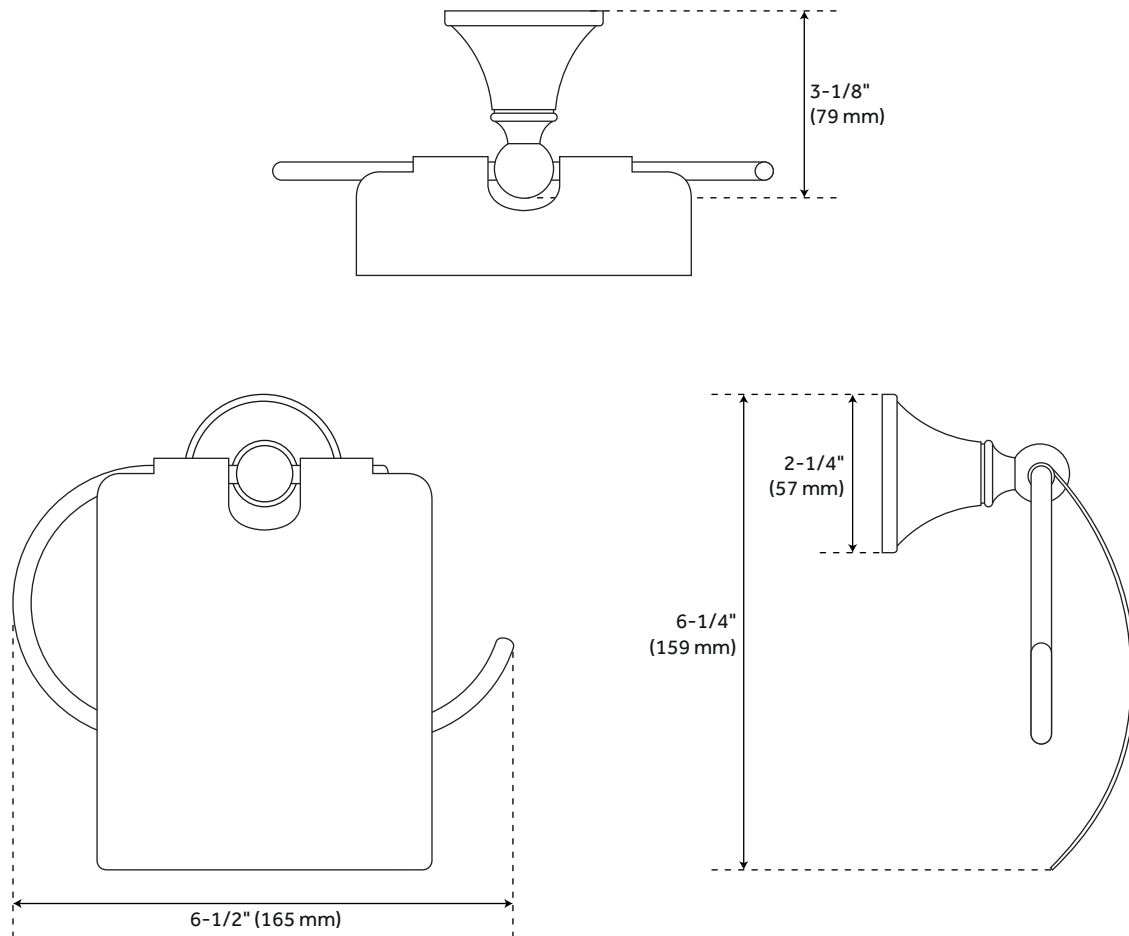

SEATTLE EURO TOILET PAPER HOLDER

SKU: 921697

Code: SH353552, SH353553, SH353554, SH358739

FEATURES

Installation Type: Wall Mount

Design: Traditional

Material: Brass

Length: 6-1/2"

Width: 3-1/8"

Height: 6-1/4"

Base Plate Diameter: 2-1/4"

Assembly Required: No

REVISED 4/3/2023

SEATTLE EURO TOILET PAPER HOLDER

SKU: 921697

Code: SH353552, SH353553, SH353554, SH358739

ADDITIONAL FEATURES

- Made of solid brass.
- Decorative base plate measures 2-1/4" diameter.
- Concealed mounting hardware is included.

REVISED 4/3/2023

SEATTLE EURO TOILET PAPER HOLDER

SKU: 921697

All dimensions and specifications are nominal and may vary. Use actual products for accuracy in critical situations.