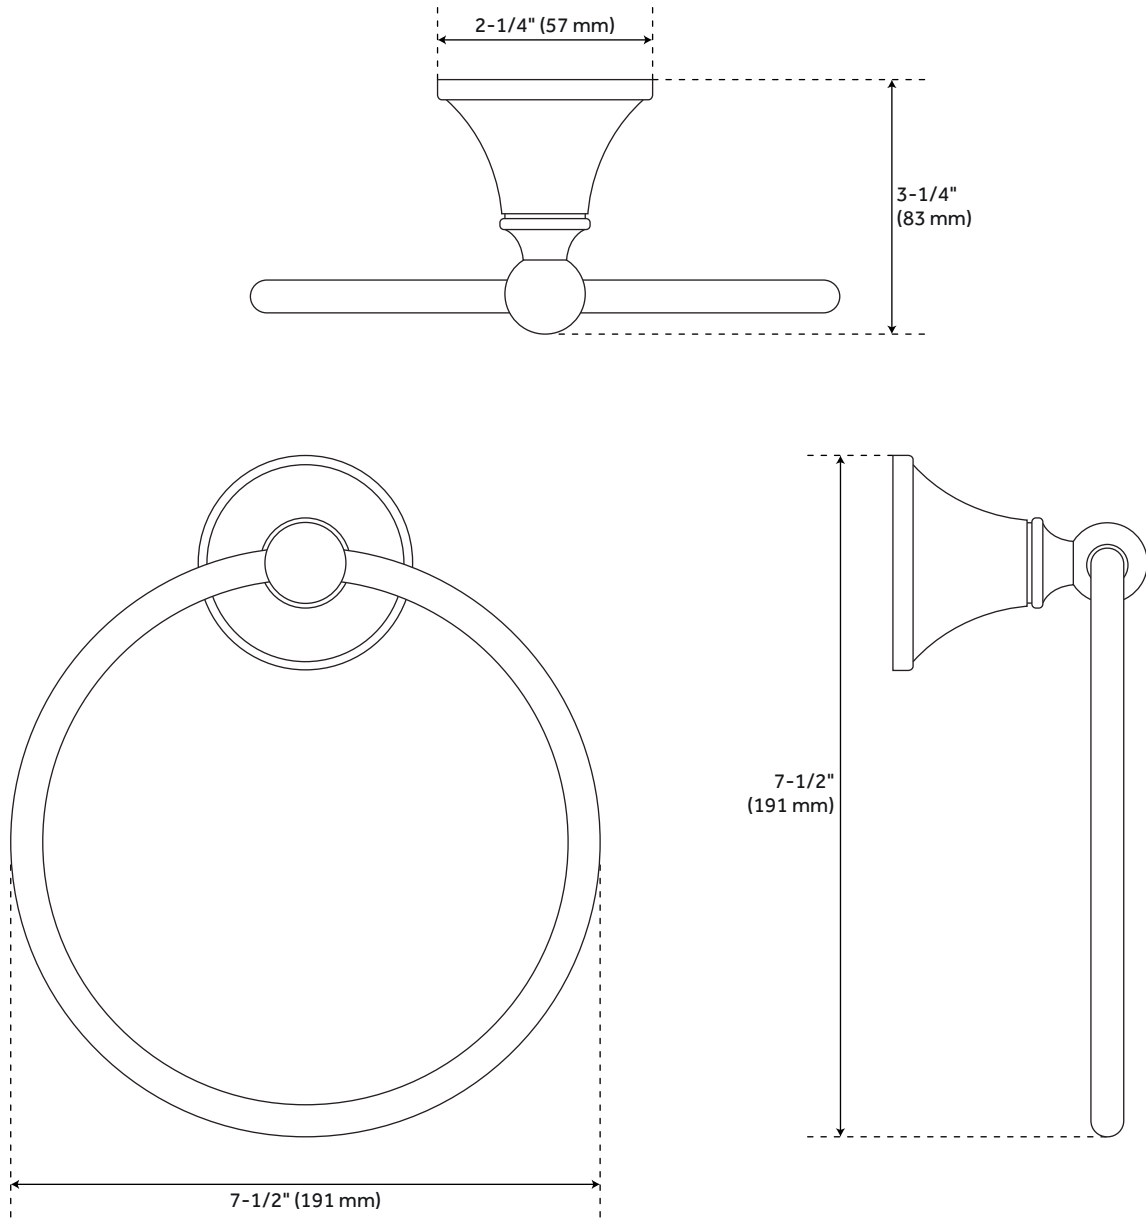

SEATTLE TOWEL RING

SKU: 921699

Code: SH358740, SH353555, SH353556, SH353557

FEATURES

Installation Type: Wall Mount

Design: Traditional

Material: Brass

Length: 7-1/2"

Height: 7-1/2"

Depth: 3-1/4"

Base Plate Height: 2-1/4"

Assembly Required: No

REVISED 4/3/2023

SEATTLE TOWEL RING

SKU: 921699

Code: SH358740, SH353555, SH353556, SH353557

ADDITIONAL FEATURES

- Made of solid brass.
- Decorative base plate measures 2-1/4" diameter.
- 3-1/4" extension from wall.
- Includes mounting hardware.

REVISED 4/3/2023

SEATTLE TOWEL RING

SKU: 921699

All dimensions and specifications are nominal and may vary. Use actual products for accuracy in critical situations.