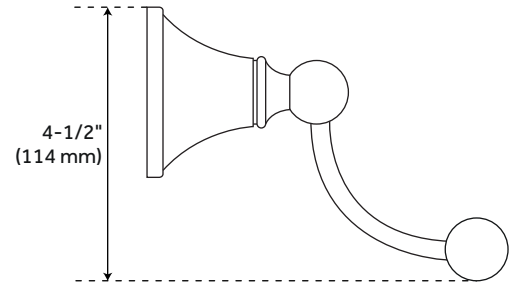

SEATTLE DOUBLE TOWEL BAR

SKU: 921701

All dimensions and specifications are nominal and may vary. Use actual products for accuracy in critical situations.