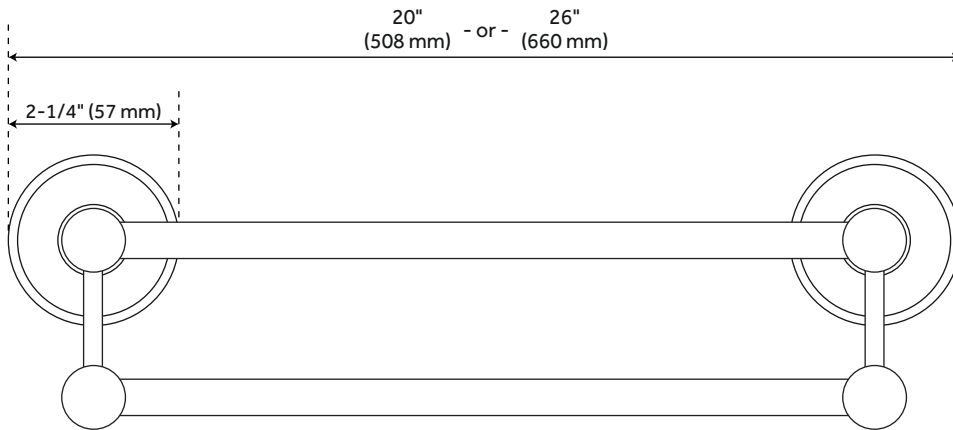

SEATTLE DOUBLE TOWEL BAR

SKU: 921701

All dimensions and specifications are nominal and may vary. Use actual products for accuracy in critical situations.