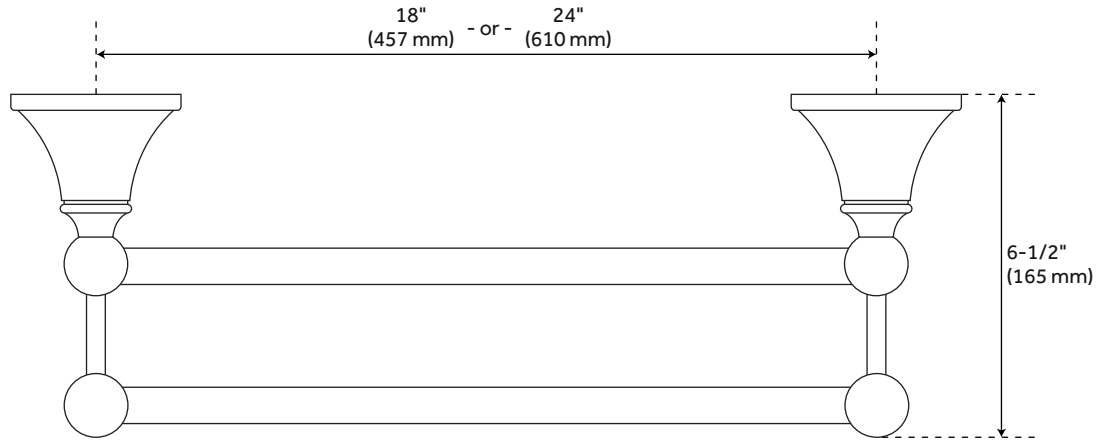

SEATTLE DOUBLE TOWEL BAR

SKU: 921701

All dimensions and specifications are nominal and may vary. Use actual products for accuracy in critical situations.