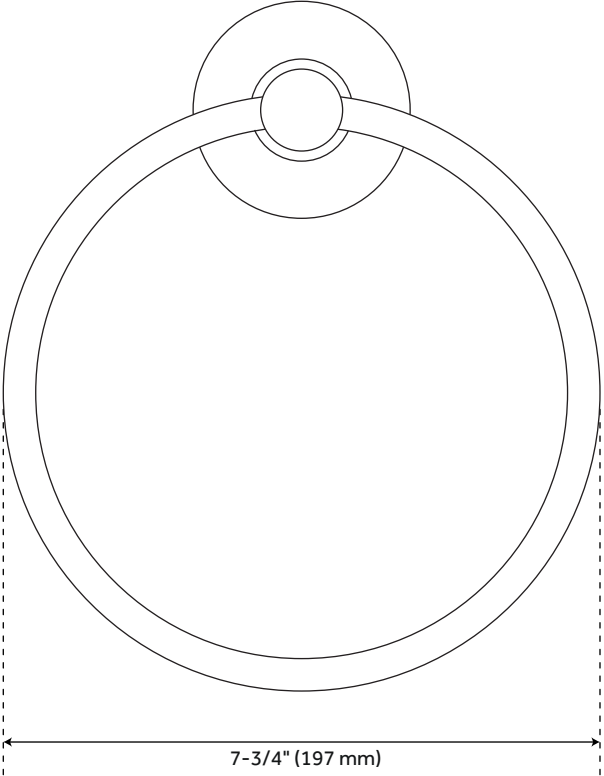

HOUSTON TOWEL RING

SKU: 921708

Code: SH353585, SH353587, SH353588

FEATURES

Installation Type: Wall Mount

Design: Traditional

Material: Brass

Length: 7-3/4"

Height: 7-3/4"

Depth: 3-3/4"

Base Plate Height: 2-3/4"

Assembly Required: No

REVISED 4/3/2023

HOUSTON TOWEL RING

SKU: 921708

Code: SH353585, SH353587, SH353588

ADDITIONAL FEATURES

- Made of solid brass and porcelain.
- Decorative base plate measures 2-3/4" diameter.
- Includes mounting hardware.

REVISED 4/3/2023

HOUSTON TOWEL RING

SKU: 921708

All dimensions and specifications are nominal and may vary. Use actual products for accuracy in critical situations.