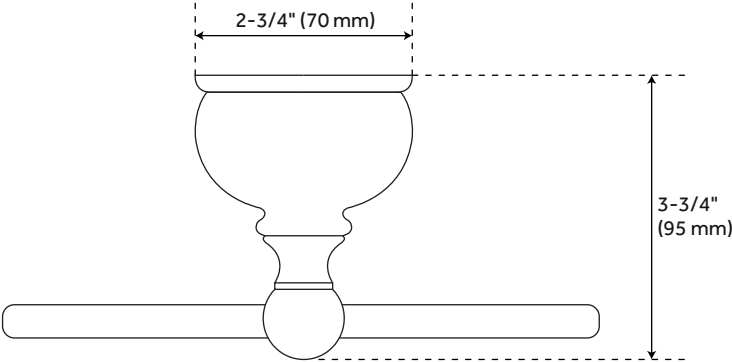

HOUSTON TOWEL RING

SKU: 921708

Code: SH353585, SH353587, SH353588

FEATURES

Installation Type: Wall Mount

Design: Traditional

Material: Brass

Length: 7-3/4"

Height: 7-3/4"

Depth: 3-3/4"

Base Plate Height: 2-3/4"

Assembly Required: No

REVISED 4/3/2023

HOUSTON TOWEL RING

SKU: 921708

Code: SH353585, SH353587, SH353588

ADDITIONAL FEATURES

- Made of solid brass and porcelain.
- Decorative base plate measures 2-3/4" diameter.
- Includes mounting hardware.

REVISED 4/3/2023

HOUSTON TOWEL RING

SKU: 921708

All dimensions and specifications are nominal and may vary. Use actual products for accuracy in critical situations.