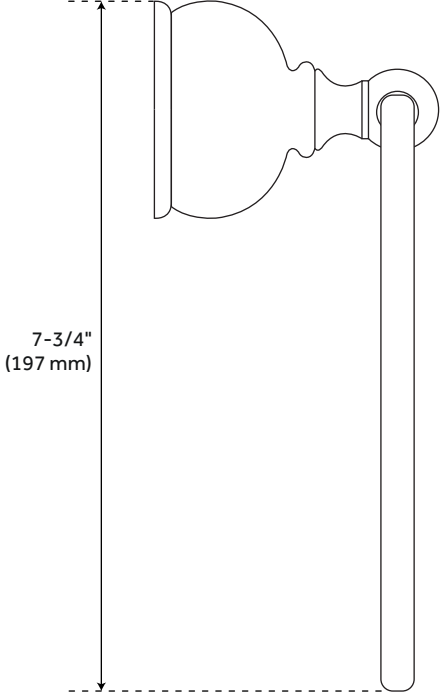

HOUSTON TOWEL RING

SKU: 921708

Code: SH353585, SH353587, SH353588

FEATURES

Installation Type: Wall Mount

Design: Traditional

Material: Brass

Length: 7-3/4"

Height: 7-3/4"

Depth: 3-3/4"

Base Plate Height: 2-3/4"

Assembly Required: No

REVISED 4/3/2023

HOUSTON TOWEL RING

SKU: 921708

Code: SH353585, SH353587, SH353588

ADDITIONAL FEATURES

- Made of solid brass and porcelain.
- Decorative base plate measures 2-3/4" diameter.
- Includes mounting hardware.

REVISED 4/3/2023

HOUSTON TOWEL RING

SKU: 921708

All dimensions and specifications are nominal and may vary. Use actual products for accuracy in critical situations.