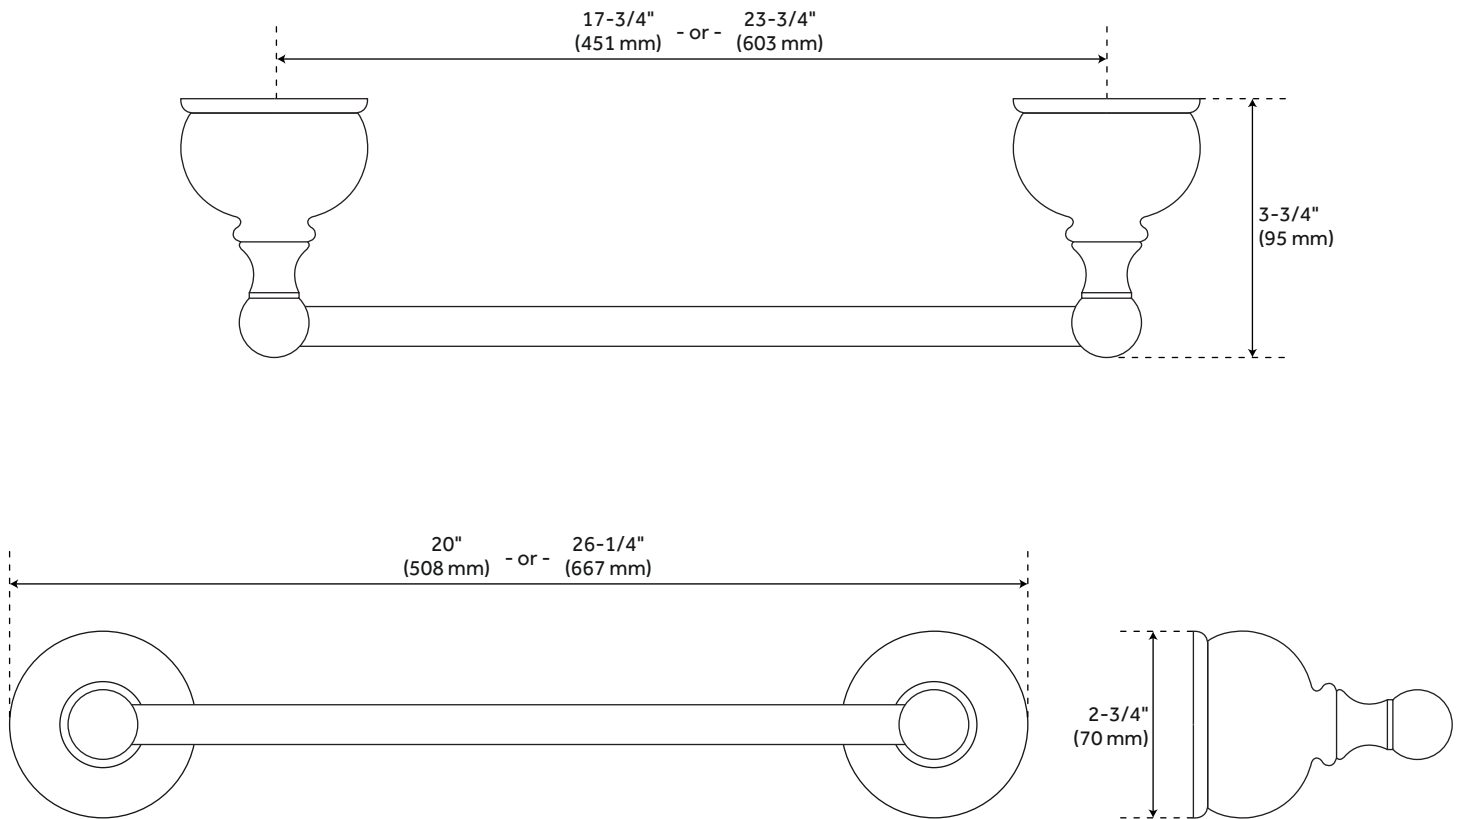

HOUSTON TOWEL BAR

SKU: 921709

Code: SH353589, SH353590, SH353591, SH353595, SH353596, SH353597, SH353598

FEATURES

Installation Type: Wall Mount

Design: Traditional

Material: Brass

Height: 2-3/4"

Depth: 3-3/4"

Base Plate Height: 2-3/4"

Assembly Required: No

REVISED 4/3/2023

HOUSTON TOWEL BAR

SKU: 921709

Code: SH353589, SH353590, SH353591, SH353595, SH353596, SH353597, SH353598

ADDITIONAL FEATURES

- Made of solid brass and porcelain.
- 18" bar measures 20" L overall with 17-3/4" centers.
- 24" bar measures 26-1/4" L overall with 23-3/4" centers.
- Projects 3-3/4" from wall.
- Decorative base plates measure 2-3/4" diameter.
- Concealed mounting hardware included.
- All measurements are ($\pm 1/2"$).

REVISED 4/3/2023

HOUSTON TOWEL BAR

SKU: 921709

All dimensions and specifications are nominal and may vary. Use actual products for accuracy in critical situations.