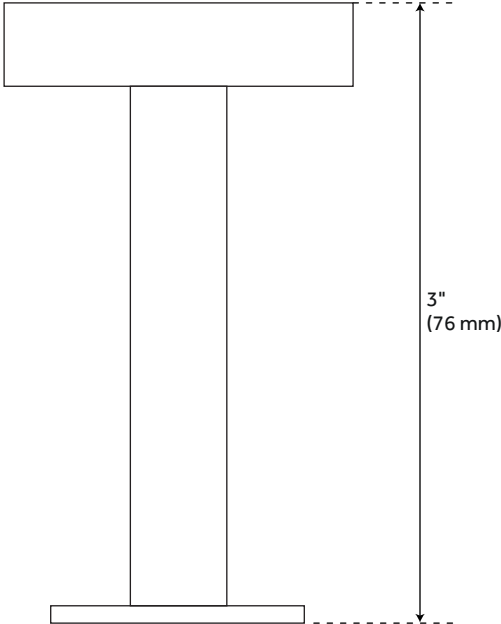

PRAGUE ROBE HOOK

SKU: 921712

All dimensions and specifications are nominal and may vary. Use actual products for accuracy in critical situations.