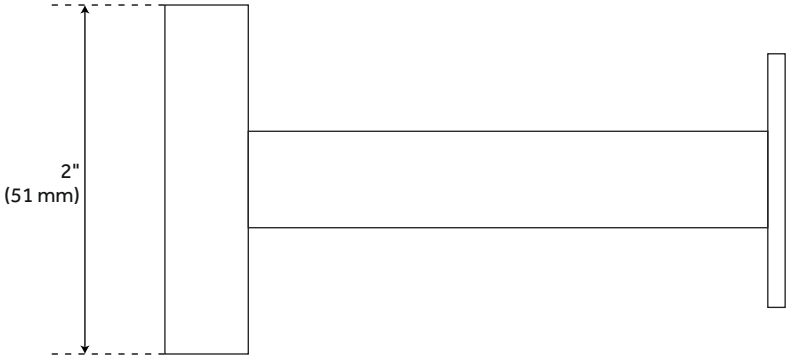

PRAGUE ROBE HOOK

SKU: 921712

All dimensions and specifications are nominal and may vary. Use actual products for accuracy in critical situations.