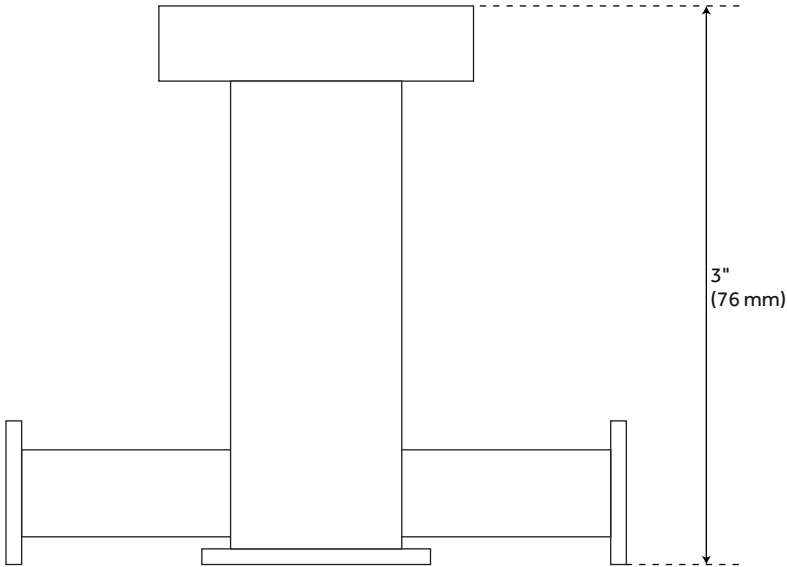

PRAGUE DOUBLE ROBE HOOK

SKU: 921713

Code: SH353657, SH353658, SH353659, SH358757

FEATURES

- Installation Type: Wall Mount
- Design: Modern
- Material: Brass
- Length: 3-1/2"
- Height: 2"
- Depth: 3"
- Base Plate Diameter: 2"
- Mounting Hardware Included: Yes
- Mounting Hardware Concealed: Yes

REVISED 4/3/2023

PRAGUE DOUBLE ROBE HOOK

SKU: 921713

Code: SH353657, SH353658, SH353659, SH358757

ADDITIONAL FEATURES

REVISED 4/3/2023

PRAGUE DOUBLE ROBE HOOK

SKU: 921713

All dimensions and specifications are nominal and may vary. Use actual products for accuracy in critical situations.