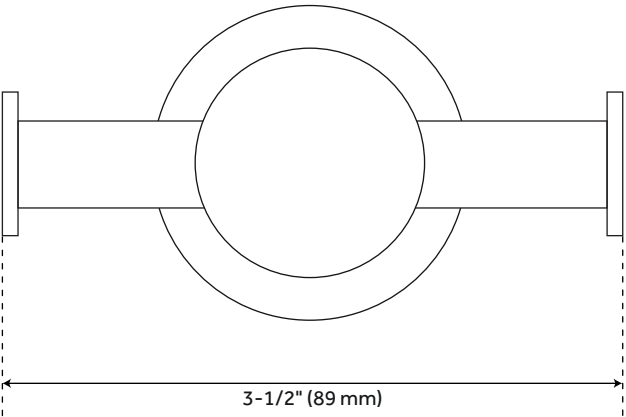

PRAGUE DOUBLE ROBE HOOK

SKU: 921713

Code: SH353657, SH353658, SH353659, SH358757

FEATURES

- Installation Type: Wall Mount
- Design: Modern
- Material: Brass
- Length: 3-1/2"
- Height: 2"
- Depth: 3"
- Base Plate Diameter: 2"
- Mounting Hardware Included: Yes
- Mounting Hardware Concealed: Yes

REVISED 4/3/2023

PRAGUE DOUBLE ROBE HOOK

SKU: 921713

Code: SH353657, SH353658, SH353659, SH358757

ADDITIONAL FEATURES

REVISED 4/3/2023

PRAGUE DOUBLE ROBE HOOK

SKU: 921713

All dimensions and specifications are nominal and may vary. Use actual products for accuracy in critical situations.