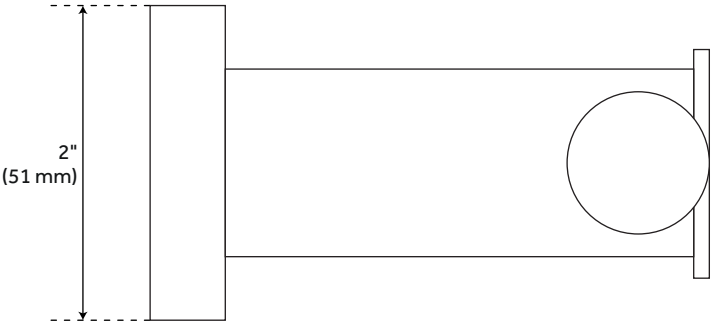

PRAGUE DOUBLE ROBE HOOK

SKU: 921713

Code: SH353657, SH353658, SH353659, SH358757

FEATURES

- Installation Type: Wall Mount
- Design: Modern
- Material: Brass
- Length: 3-1/2"
- Height: 2"
- Depth: 3"
- Base Plate Diameter: 2"
- Mounting Hardware Included: Yes
- Mounting Hardware Concealed: Yes

All dimensions and specifications are nominal and may vary. Use actual products for accuracy in critical situations.