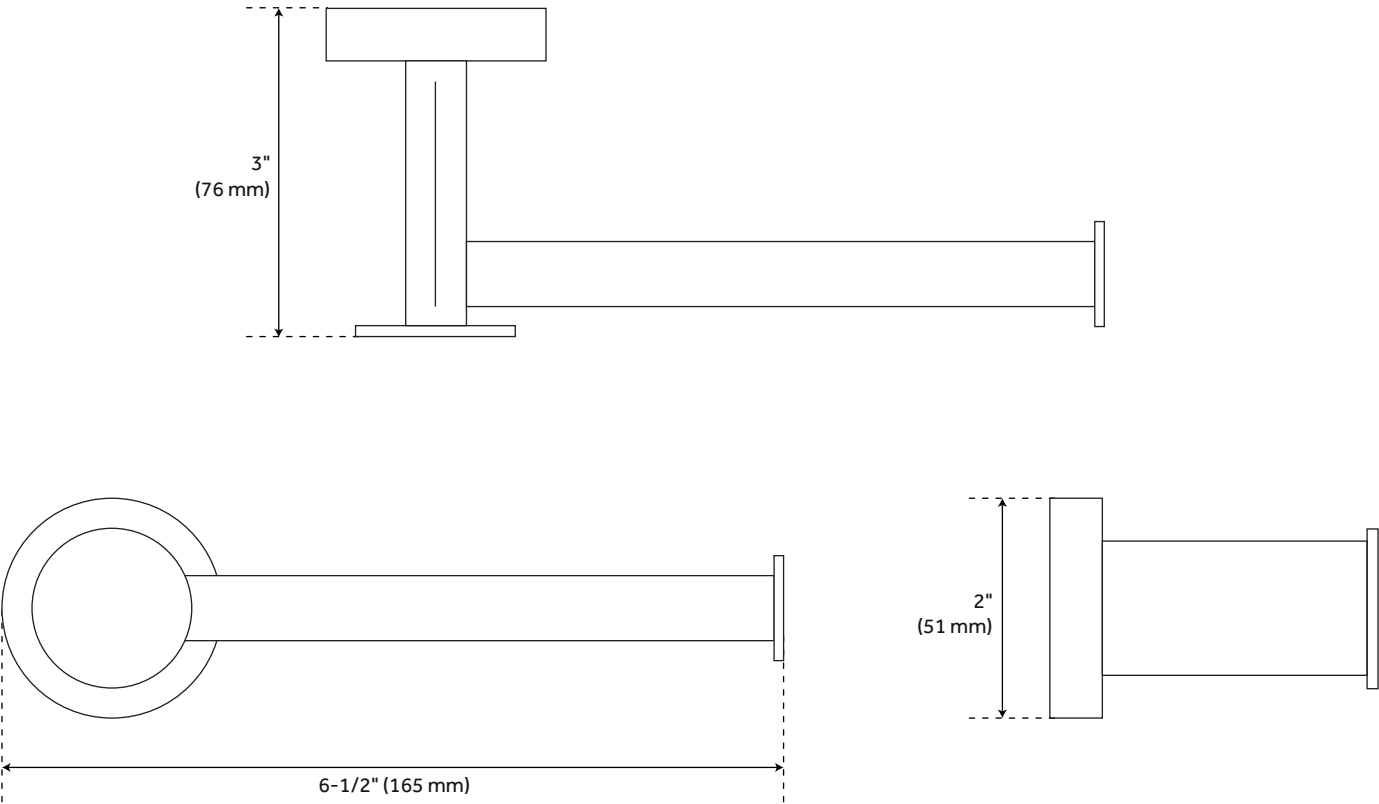

PRAGUE TOILET PAPER HOLDER

SKU: 921714

All dimensions and specifications are nominal and may vary. Use actual products for accuracy in critical situations.