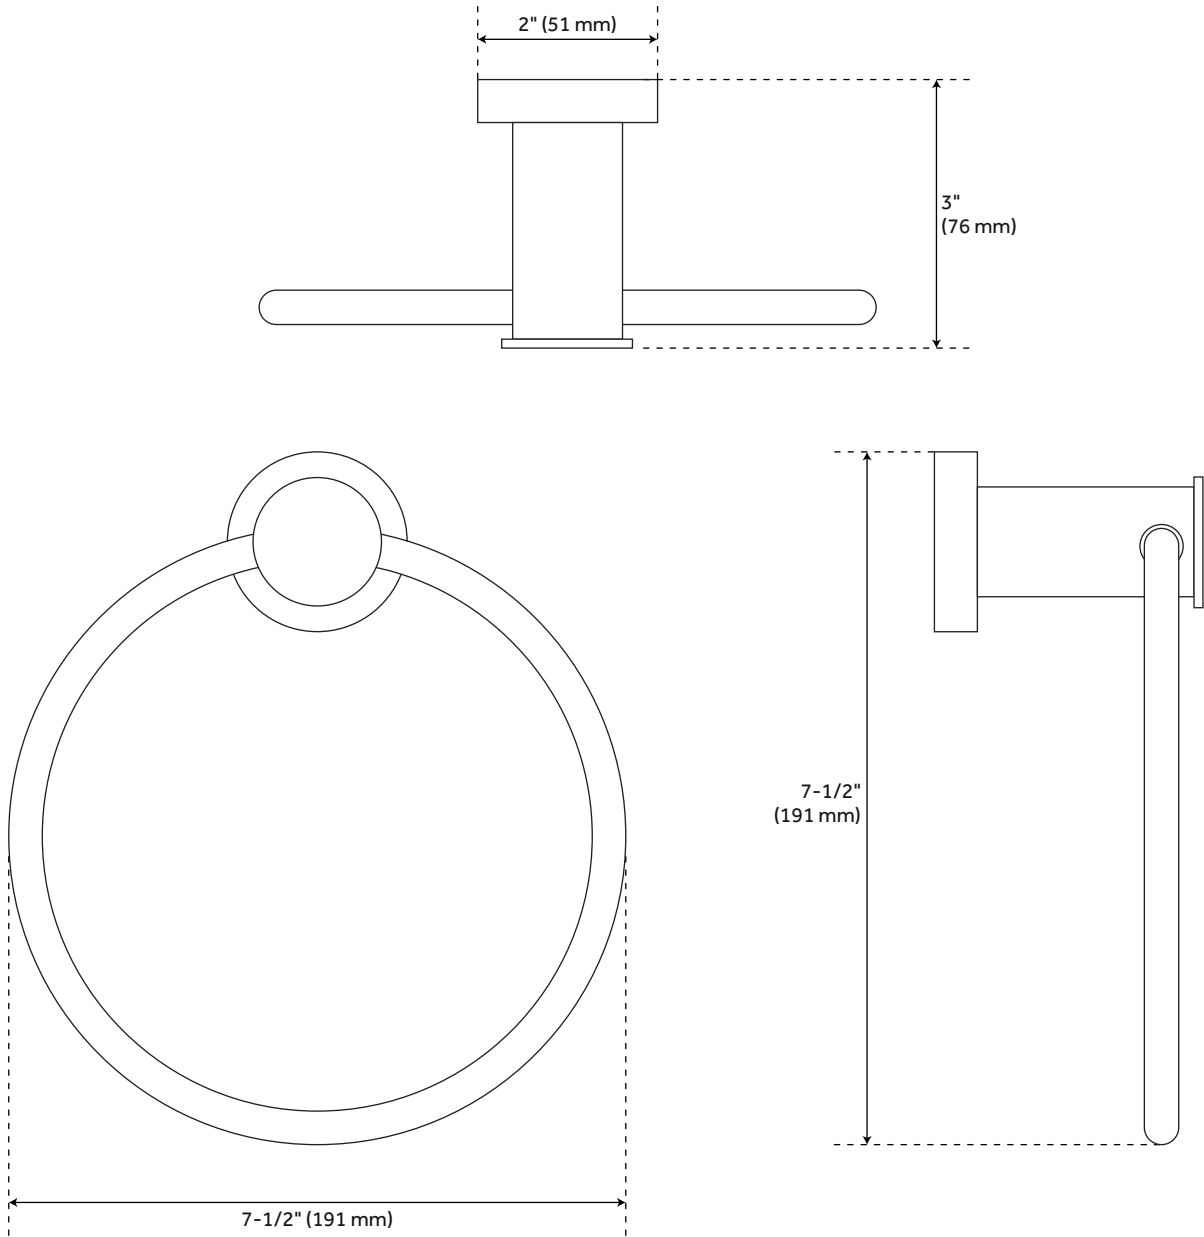

## FEATURES

Installation Type: Wall Mount

Design: Modern

Length: 7-1/2"

Height: 7-1/2"

Depth: 3"

Base Plate Height: 2"

Assembly Required: No

# PRAGUE TOWEL RING

---

SKU: 921715

Code: SH353663, SH353664, SH353665, SH358759

## ADDITIONAL FEATURES

- Made of solid brass.
- Decorative base plate measures 2" diameter.
- Includes concealed mounting hardware.

REVISED 4/3/2023

# PRAGUE TOWEL RING

SKU: 921715

All dimensions and specifications are nominal and may vary. Use actual products for accuracy in critical situations.