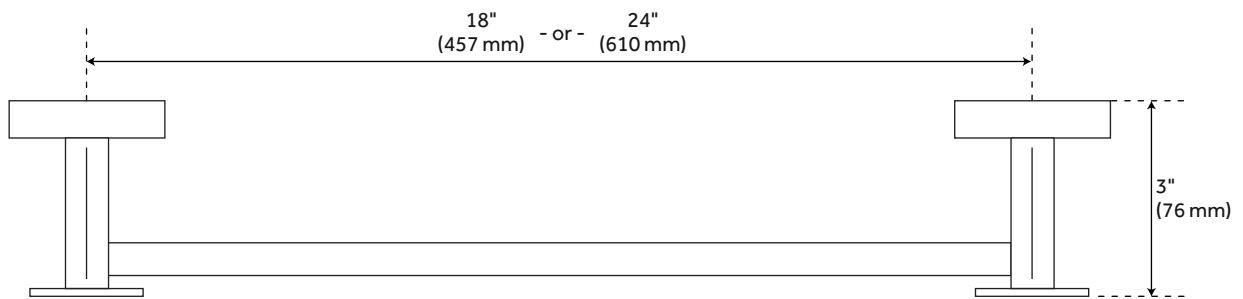

PRAGUE TOWEL BAR

SKU: 921716

All dimensions and specifications are nominal and may vary. Use actual products for accuracy in critical situations.