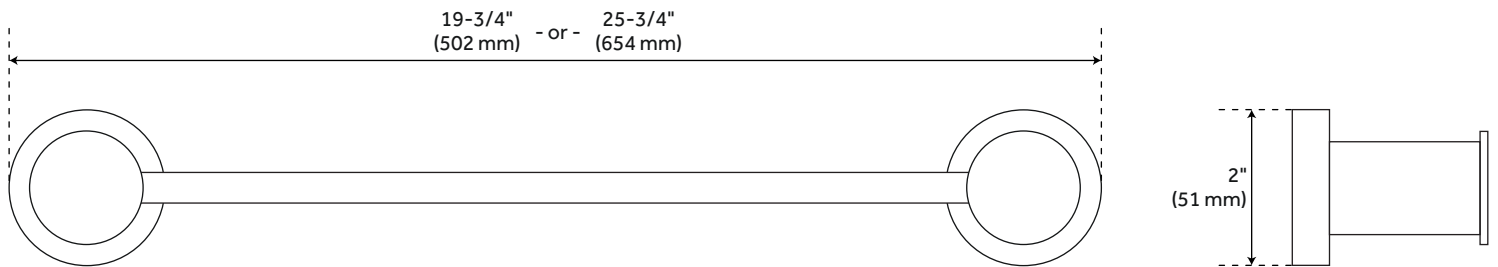

PRAGUE TOWEL BAR

SKU: 921716

All dimensions and specifications are nominal and may vary. Use actual products for accuracy in critical situations.