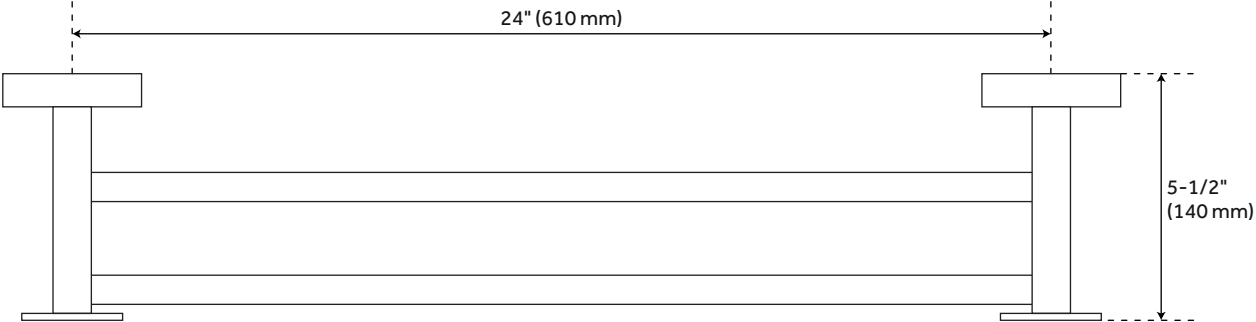

PRAGUE DOUBLE TOWEL BAR

SKU: 921717

All dimensions and specifications are nominal and may vary. Use actual products for accuracy in critical situations.