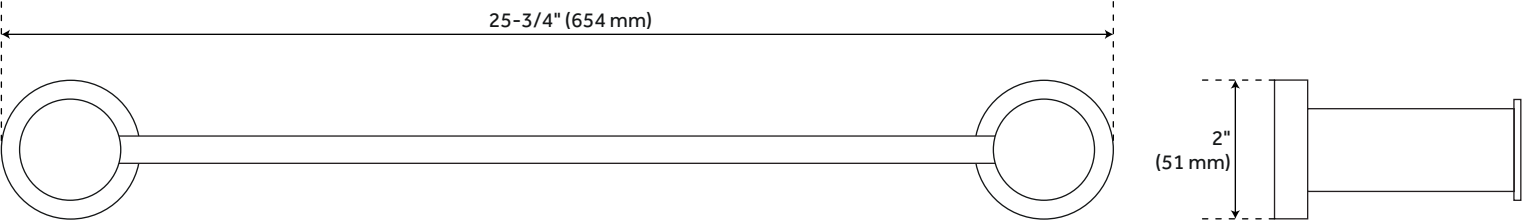

PRAGUE DOUBLE TOWEL BAR

SKU: 921717

All dimensions and specifications are nominal and may vary. Use actual products for accuracy in critical situations.