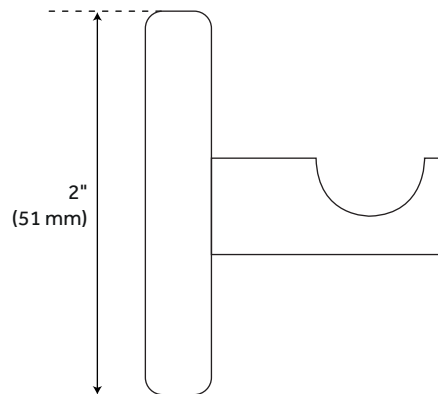

HELSINKI ROBE HOOK

SKU: 921719

Code: SH353681, SH353682, SH353683, SH358765

FEATURES

- Installation Type: Wall Mount
- Design: Modern
- Material: Brass
- Length: 1-3/8"
- Height: 2"
- Depth: 2-1/8"
- Base Plate Height: 2"
- Mounting Hardware Included: Yes
- Mounting Hardware Concealed: Yes

REVISED 4/3/2023

HELSINKI ROBE HOOK

SKU: 921719

Code: SH353681, SH353682, SH353683, SH358765

ADDITIONAL FEATURES

- Decorative base plate measures 1-3/8" L x 2" H.

REVISED 4/3/2023

HELSINKI ROBE HOOK

SKU: 921719

All dimensions and specifications are nominal and may vary. Use actual products for accuracy in critical situations.