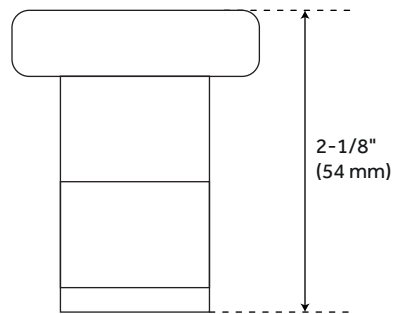

HELSINKI ROBE HOOK

SKU: 921719

Code: SH353681, SH353682, SH353683, SH358765

FEATURES

- Installation Type: Wall Mount
- Design: Modern
- Material: Brass
- Length: 1-3/8"
- Height: 2"
- Depth: 2-1/8"
- Base Plate Height: 2"
- Mounting Hardware Included: Yes
- Mounting Hardware Concealed: Yes

REVISED 4/3/2023

HELSINKI ROBE HOOK

SKU: 921719

Code: SH353681, SH353682, SH353683, SH358765

ADDITIONAL FEATURES

- Decorative base plate measures 1-3/8" L x 2" H.

REVISED 4/3/2023

HELSINKI ROBE HOOK

SKU: 921719

All dimensions and specifications are nominal and may vary. Use actual products for accuracy in critical situations.