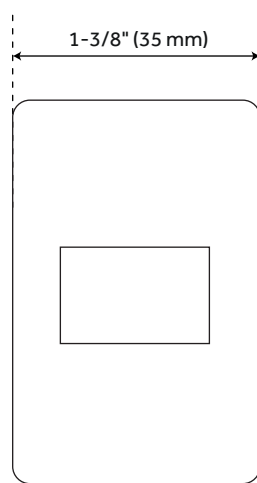

HELSINKI ROBE HOOK

SKU: 921719

Code: SH353681, SH353682, SH353683, SH358765

FEATURES

- Installation Type: Wall Mount
- Design: Modern
- Material: Brass
- Length: 1-3/8"
- Height: 2"
- Depth: 2-1/8"
- Base Plate Height: 2"
- Mounting Hardware Included: Yes
- Mounting Hardware Concealed: Yes

REVISED 4/3/2023

HELSINKI ROBE HOOK

SKU: 921719

Code: SH353681, SH353682, SH353683, SH358765

ADDITIONAL FEATURES

- Decorative base plate measures 1-3/8" L x 2" H.

REVISED 4/3/2023

HELSINKI ROBE HOOK

SKU: 921719

All dimensions and specifications are nominal and may vary. Use actual products for accuracy in critical situations.