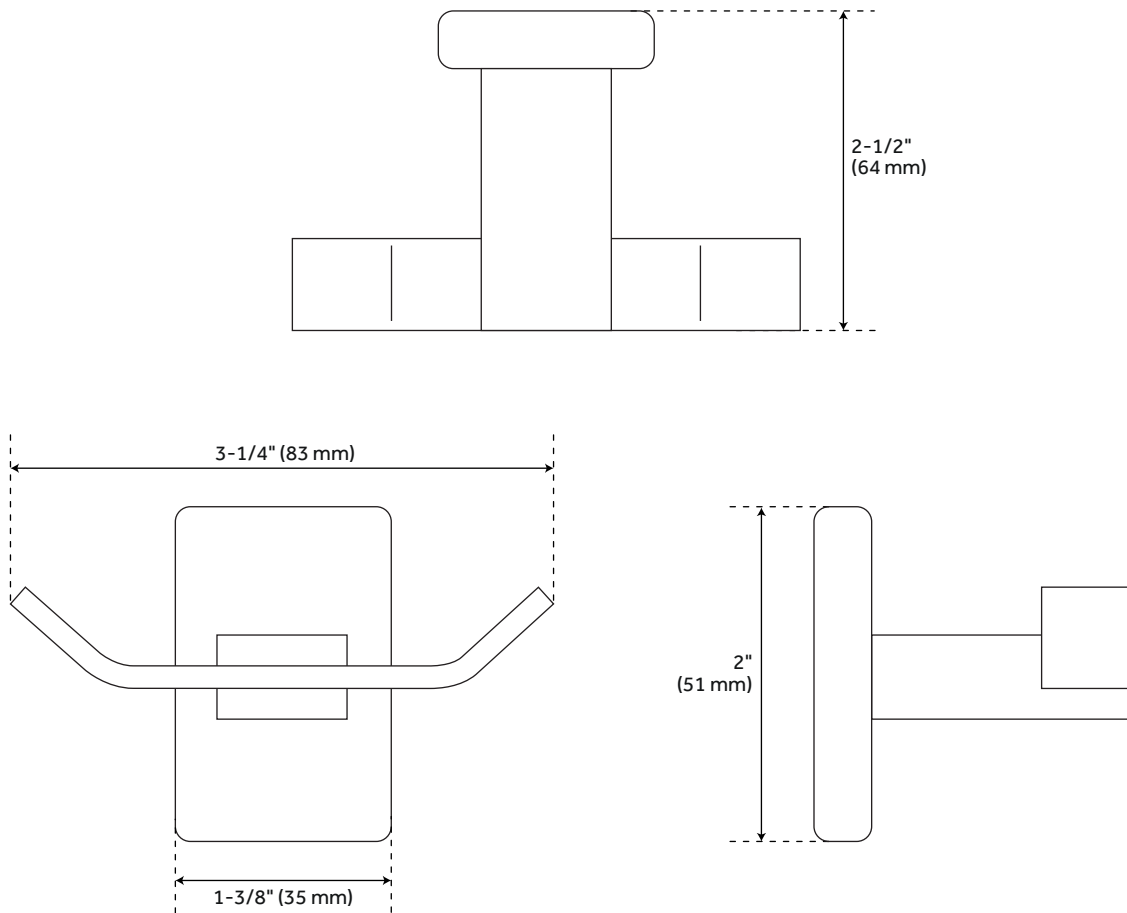

## FEATURES

Installation Type: Wall Mount

Design: Modern

Material: Brass

Length: 3-1/4"

Height: 2"

Depth: 2-1/2"

Base Plate Height: 2"

# HELSINKI DOUBLE ROBE HOOK

SKU: 921720

Code: SH353684, SH353685, SH353686, SH358766

## ADDITIONAL FEATURES

- Decorative base plate measures 1-3/8" L x 2" H.

REVISED 4/3/2023

# HELSINKI DOUBLE ROBE HOOK

SKU: 921720

All dimensions and specifications are nominal and may vary. Use actual products for accuracy in critical situations.