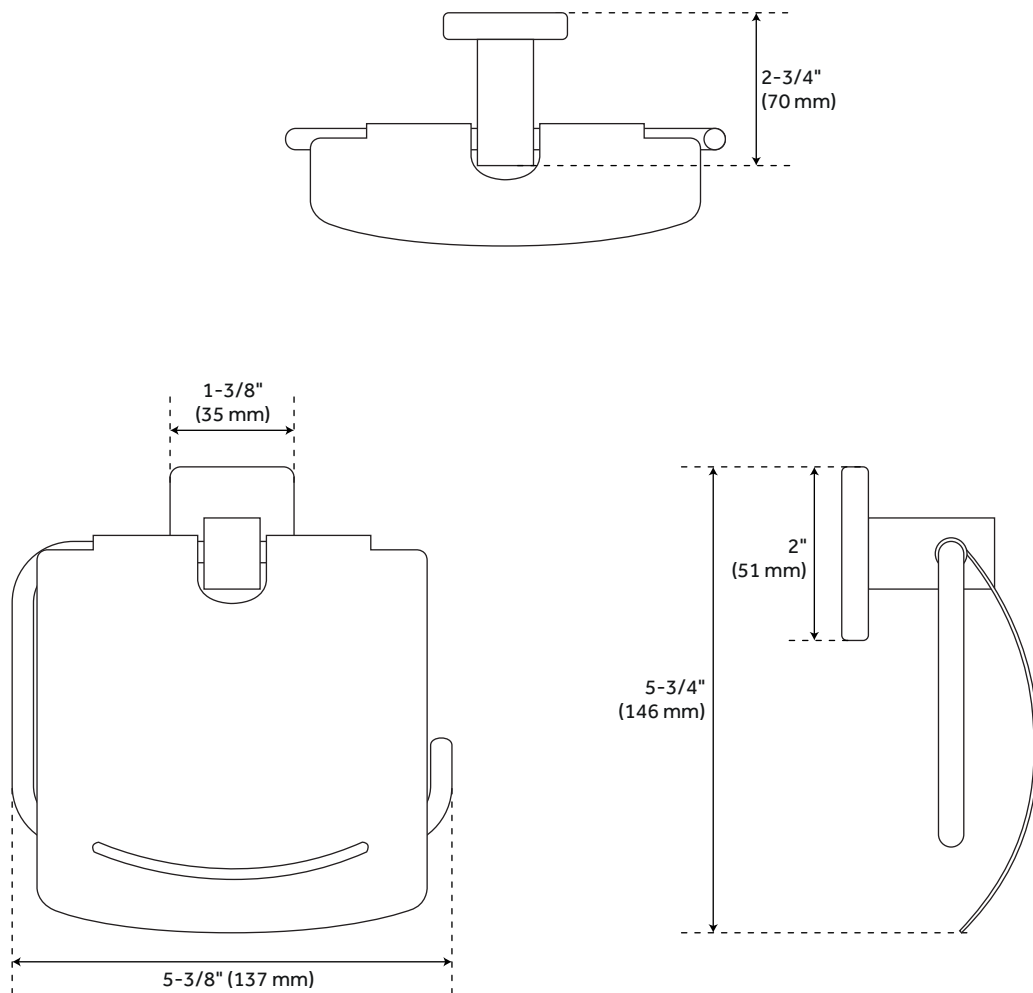

HELSINKI EURO TOILET PAPER HOLDER

SKU: 921721

Code: SH353687, SH353688, SH353689

FEATURES

Installation Type: Wall Mount

Design: Modern

Material: Brass

Length: 5-3/8"

Width: 2-3/4"

Height: 5-3/4"

Base Plate Height: 2"

Assembly Required: No

REVISED 4/3/2023

HELSINKI EURO TOILET PAPER HOLDER

SKU: 921721

Code: SH353687, SH353688, SH353689

ADDITIONAL FEATURES

- Made of solid brass.
- Decorative base plates measures 1-3/8" L x 2" H.
- Concealed mounting hardware is included.

REVISED 4/3/2023

HELSINKI EURO TOILET PAPER HOLDER

SKU: 921721

All dimensions and specifications are nominal and may vary. Use actual products for accuracy in critical situations.