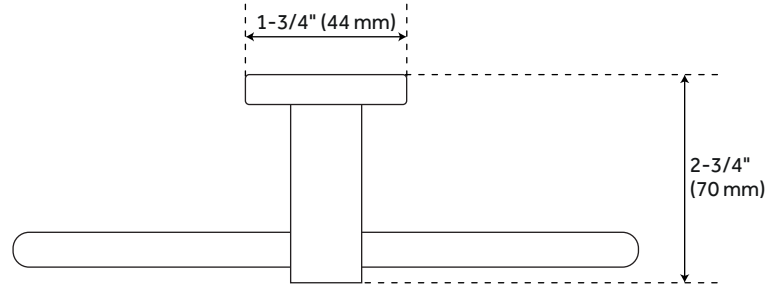

Height: 7-1/2"

Depth: 2-3/4"

Base Plate Height: 2"

Assembly Required: No

REVISED 4/3/2023

HELSINKI TOWEL RING

SKU: 921722

Code: SH358768, SH353690, SH353691, SH353692

ADDITIONAL FEATURES

- Made of solid brass.
- Decorative base plate measures 1-3/4" L x 2" H.
- Includes concealed mounting hardware.

REVISED 4/3/2023

HELSINKI TOWEL RING

SKU: 921722

All dimensions and specifications are nominal and may vary. Use actual products for accuracy in critical situations.