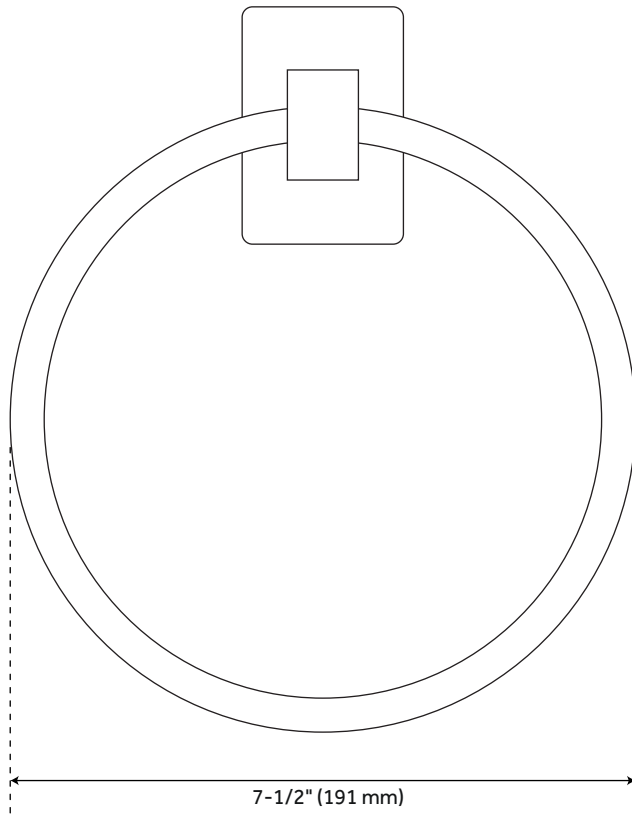

HELSINKI TOWEL RING

SKU: 921722

Code: SH358768, SH353690, SH353691, SH353692

FEATURES

Installation Type: Wall Mount

Design: Modern

Material: Brass

Length: 7-1/2"

Height: 7-1/2"

Depth: 2-3/4"

Base Plate Height: 2"

Assembly Required: No

REVISED 4/3/2023

HELSINKI TOWEL RING

SKU: 921722

Code: SH358768, SH353690, SH353691, SH353692

ADDITIONAL FEATURES

- Made of solid brass.
- Decorative base plate measures 1-3/4" L x 2" H.
- Includes concealed mounting hardware.

REVISED 4/3/2023

HELSINKI TOWEL RING

SKU: 921722

All dimensions and specifications are nominal and may vary. Use actual products for accuracy in critical situations.