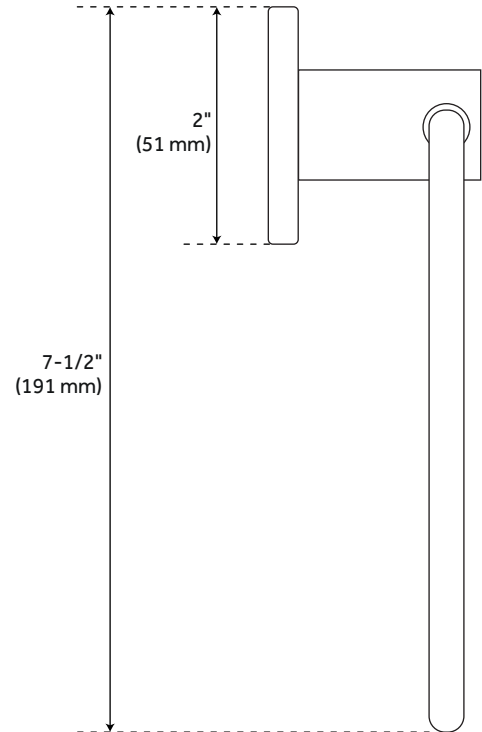

HELSINKI TOWEL RING

SKU: 921722

Code: SH358768, SH353690, SH353691, SH353692

FEATURES

Installation Type: Wall Mount

Design: Modern

Material: Brass

Length: 7-1/2"

Height: 7-1/2"

Depth: 2-3/4"

Base Plate Height: 2"

Assembly Required: No

REVISED 4/3/2023

HELSINKI TOWEL RING

SKU: 921722

Code: SH358768, SH353690, SH353691, SH353692

ADDITIONAL FEATURES

- Made of solid brass.
- Decorative base plate measures 1-3/4" L x 2" H.
- Includes concealed mounting hardware.

REVISED 4/3/2023

HELSINKI TOWEL RING

SKU: 921722

All dimensions and specifications are nominal and may vary. Use actual products for accuracy in critical situations.