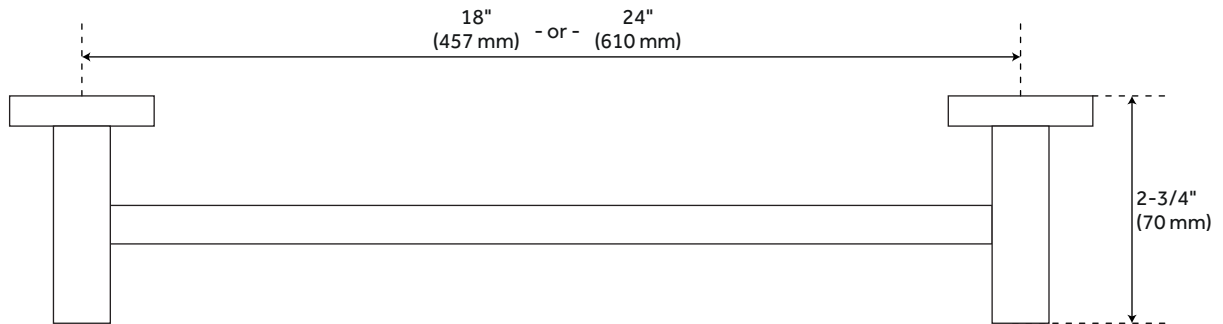

HELSINKI TOWEL BAR

SKU: 921723

All dimensions and specifications are nominal and may vary. Use actual products for accuracy in critical situations.