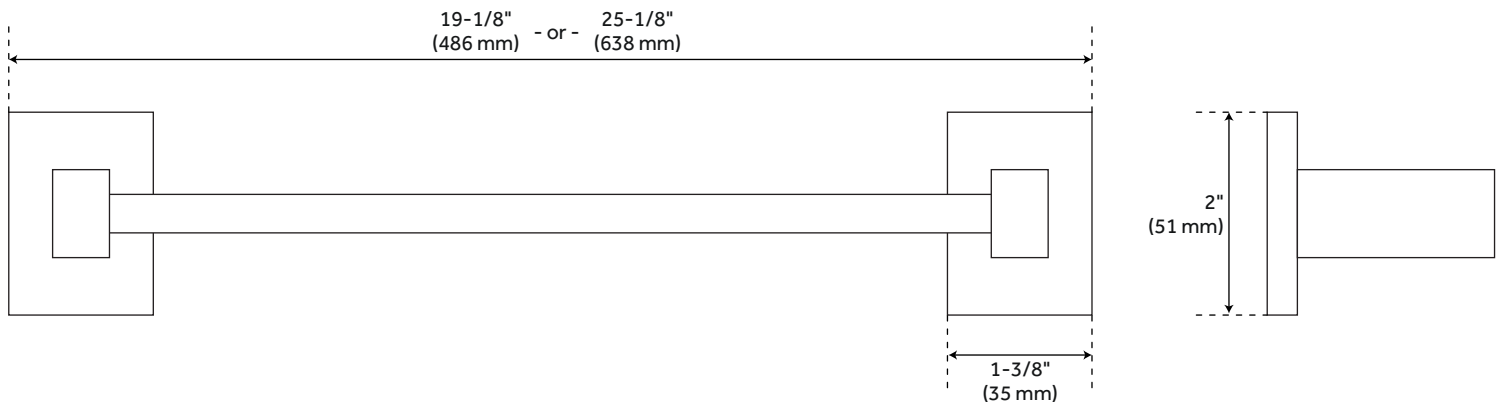

HELSINKI TOWEL BAR

SKU: 921723

All dimensions and specifications are nominal and may vary. Use actual products for accuracy in critical situations.