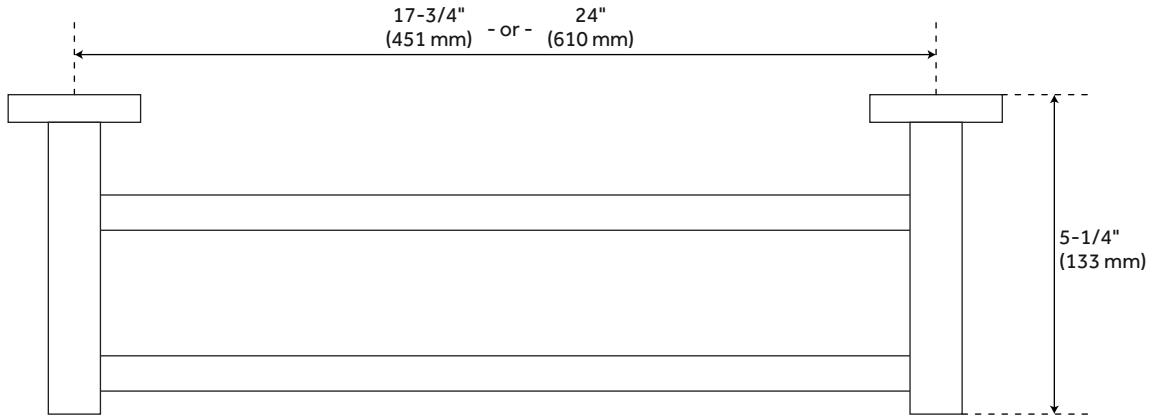

HELSINKI DOUBLE TOWEL BAR

SKU: 921724

All dimensions and specifications are nominal and may vary. Use actual products for accuracy in critical situations.