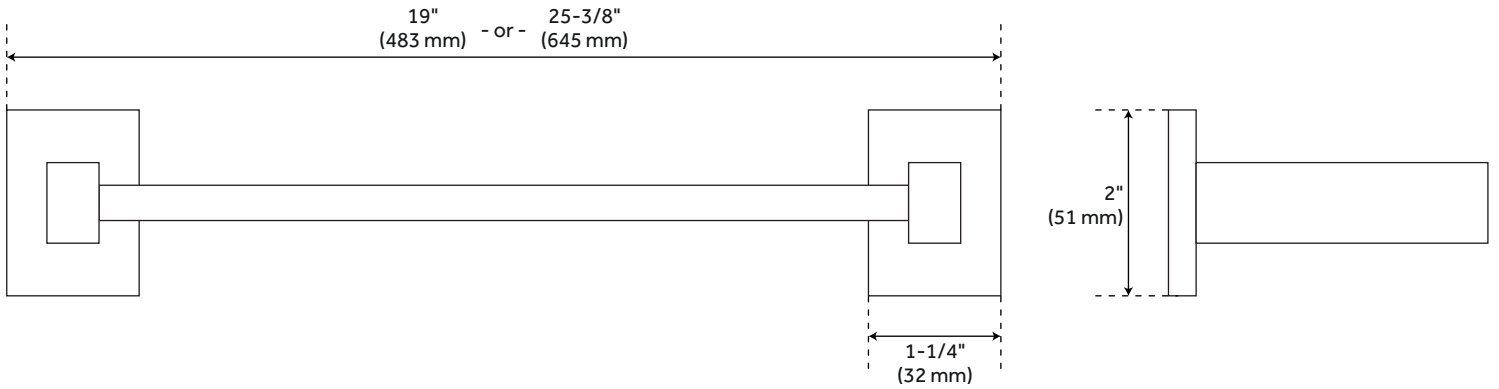

HELSINKI DOUBLE TOWEL BAR

SKU: 921724

All dimensions and specifications are nominal and may vary. Use actual products for accuracy in critical situations.