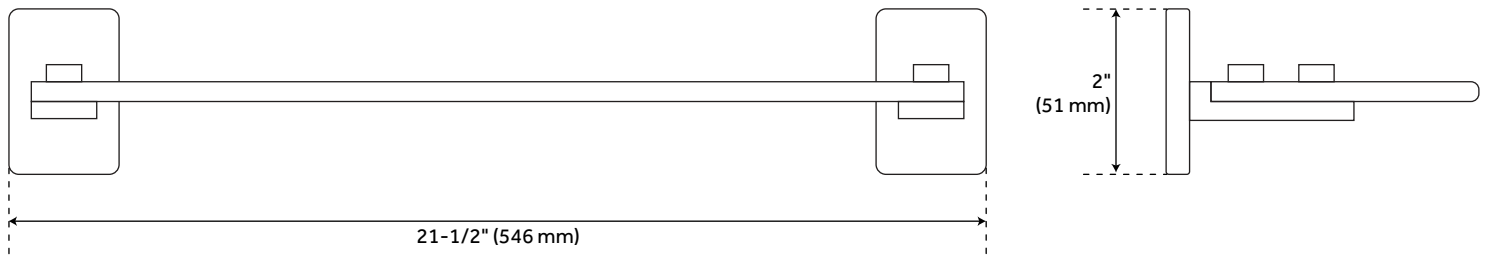

HELSINKI TEMPERED GLASS SHELF

SKU: 921725

All dimensions and specifications are nominal and may vary. Use actual products for accuracy in critical situations.