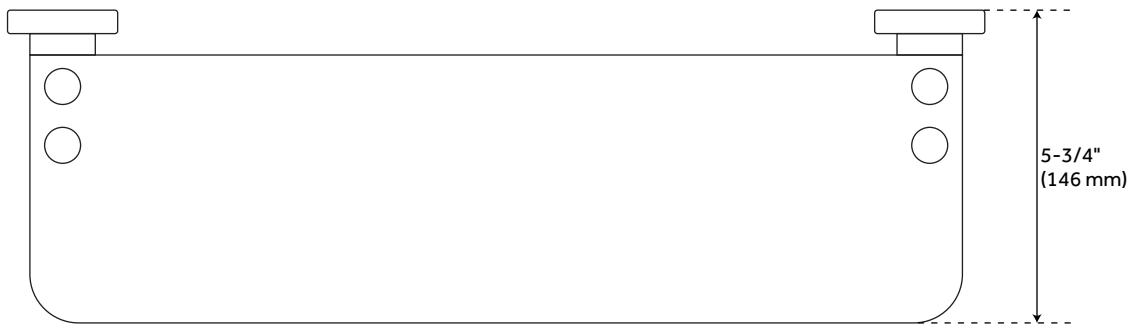

HELSINKI TEMPERED GLASS SHELF

SKU: 921725

All dimensions and specifications are nominal and may vary. Use actual products for accuracy in critical situations.