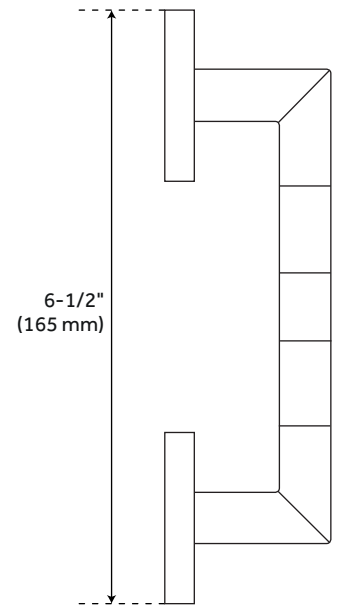

COLVIN DOUBLE SWING ARM TOWEL BAR

SKU: 921734

Code: SH353723, SH353724, SH353725, SH358778

FEATURES

Installation Type: Wall Mount

Design: Modern

Material: Brass

Length: 12-1/8"

Height: 6-1/2"

Depth: 2-1/4"

Base Plate Height: 2"

Assembly Required: No

Number of Rails: 2

REVISED 4/3/2023

COLVIN DOUBLE SWING ARM TOWEL BAR

SKU: 921734

Code: SH353723, SH353724, SH353725, SH358778

ADDITIONAL FEATURES

- Rods measure 3/8" diameter.
- Mounts with two circular base plates.
- Each base plate measures 2" diameter.
- Concealed mounting hardware included.

REVISED 4/3/2023

COLVIN DOUBLE SWING ARM TOWEL BAR

SKU: 921734

All dimensions and specifications are nominal and may vary. Use actual products for accuracy in critical situations.