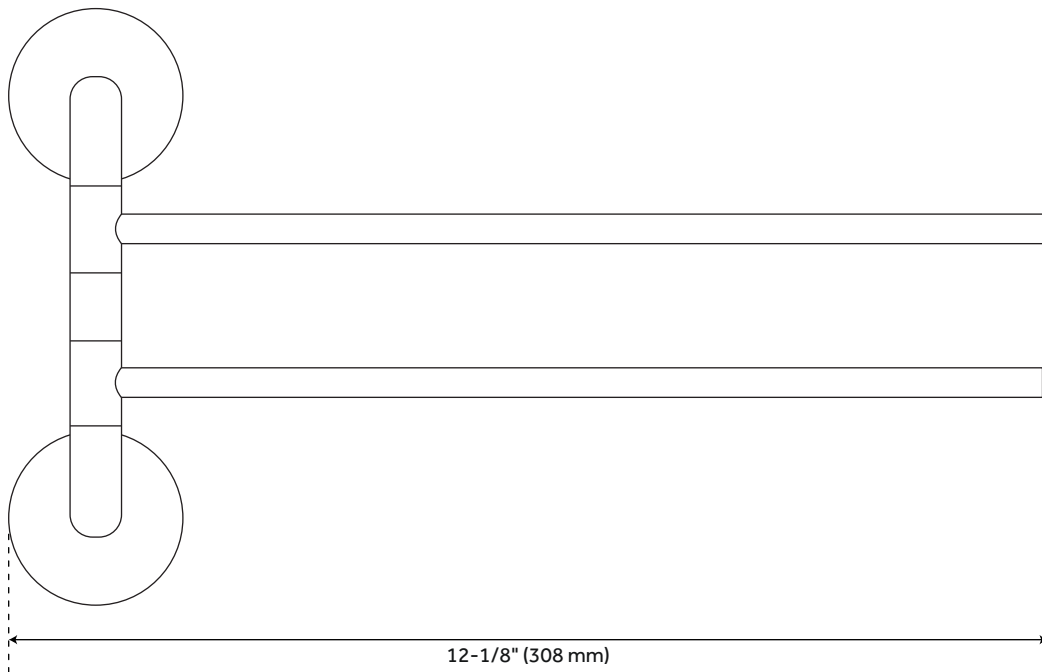

Height: 6-1/2"

Depth: 2-1/4"

Base Plate Height: 2"

Assembly Required: No

Number of Rails: 2

REVISED 4/3/2023

COLVIN DOUBLE SWING ARM TOWEL BAR

SKU: 921734

Code: SH353723, SH353724, SH353725, SH358778

ADDITIONAL FEATURES

- Rods measure 3/8" diameter.
- Mounts with two circular base plates.
- Each base plate measures 2" diameter.
- Concealed mounting hardware included.

REVISED 4/3/2023

COLVIN DOUBLE SWING ARM TOWEL BAR

SKU: 921734

All dimensions and specifications are nominal and may vary. Use actual products for accuracy in critical situations.