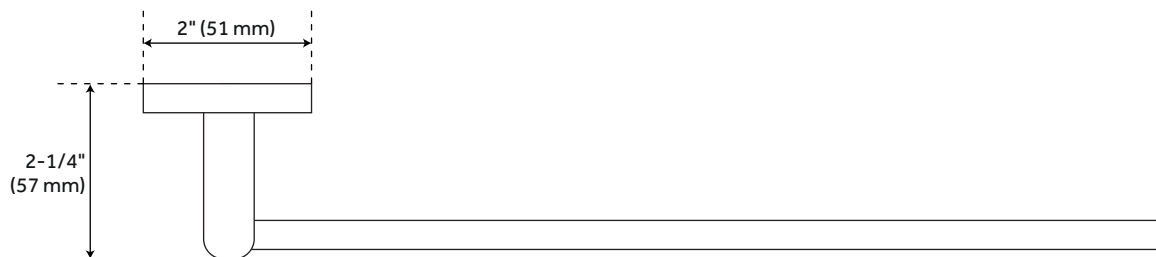

COLVIN TRIPLE SWING ARM TOWEL BAR

SKU: 921735

All dimensions and specifications are nominal and may vary. Use actual products for accuracy in critical situations.