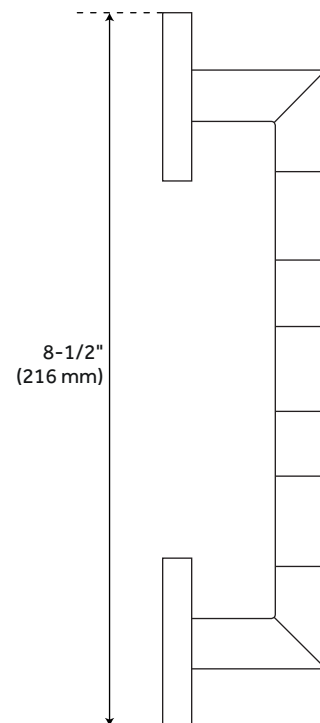

COLVIN TRIPLE SWING ARM TOWEL BAR

SKU: 921735

All dimensions and specifications are nominal and may vary. Use actual products for accuracy in critical situations.