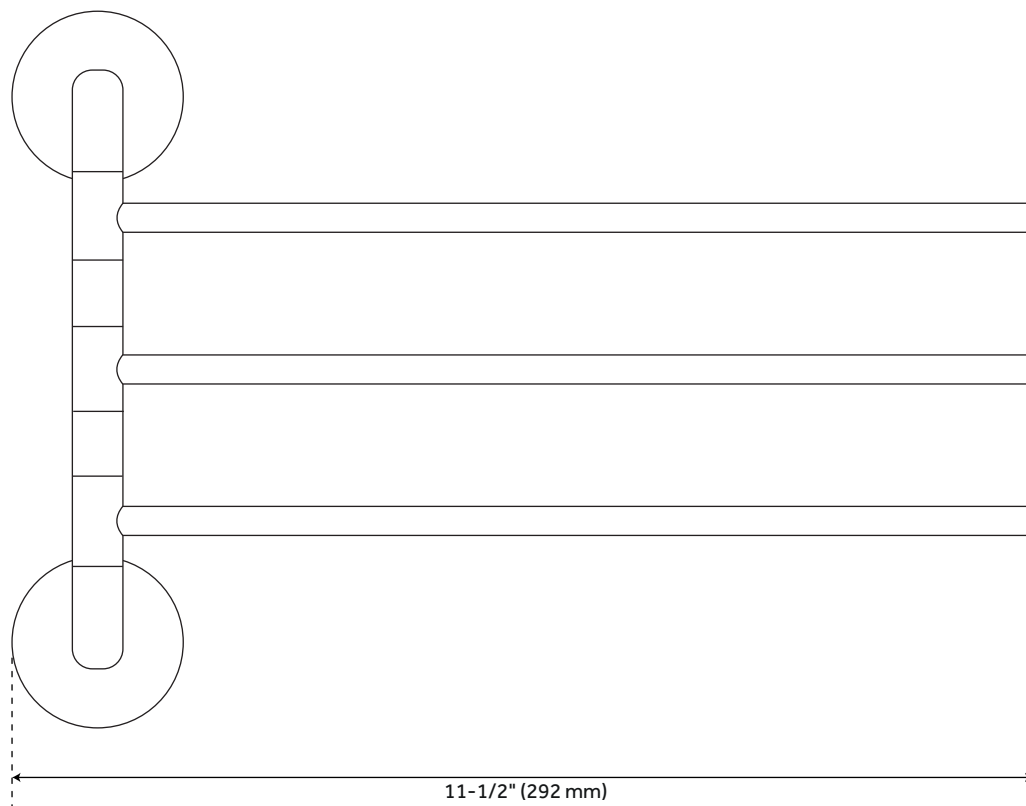

COLVIN TRIPLE SWING ARM TOWEL BAR

SKU: 921735

All dimensions and specifications are nominal and may vary. Use actual products for accuracy in critical situations.