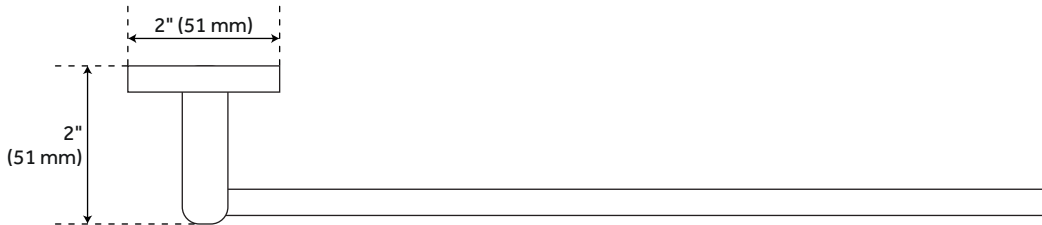

COLVIN QUADRUPLE SWING ARM TOWEL BAR

SKU: 921736

All dimensions and specifications are nominal and may vary. Use actual products for accuracy in critical situations.