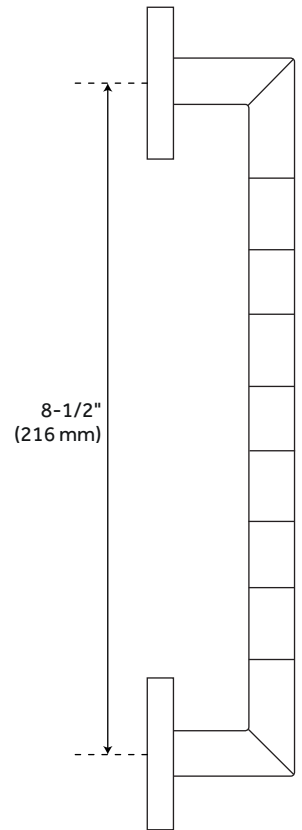

COLVIN QUADRUPLE SWING ARM TOWEL BAR

SKU: 921736

All dimensions and specifications are nominal and may vary. Use actual products for accuracy in critical situations.