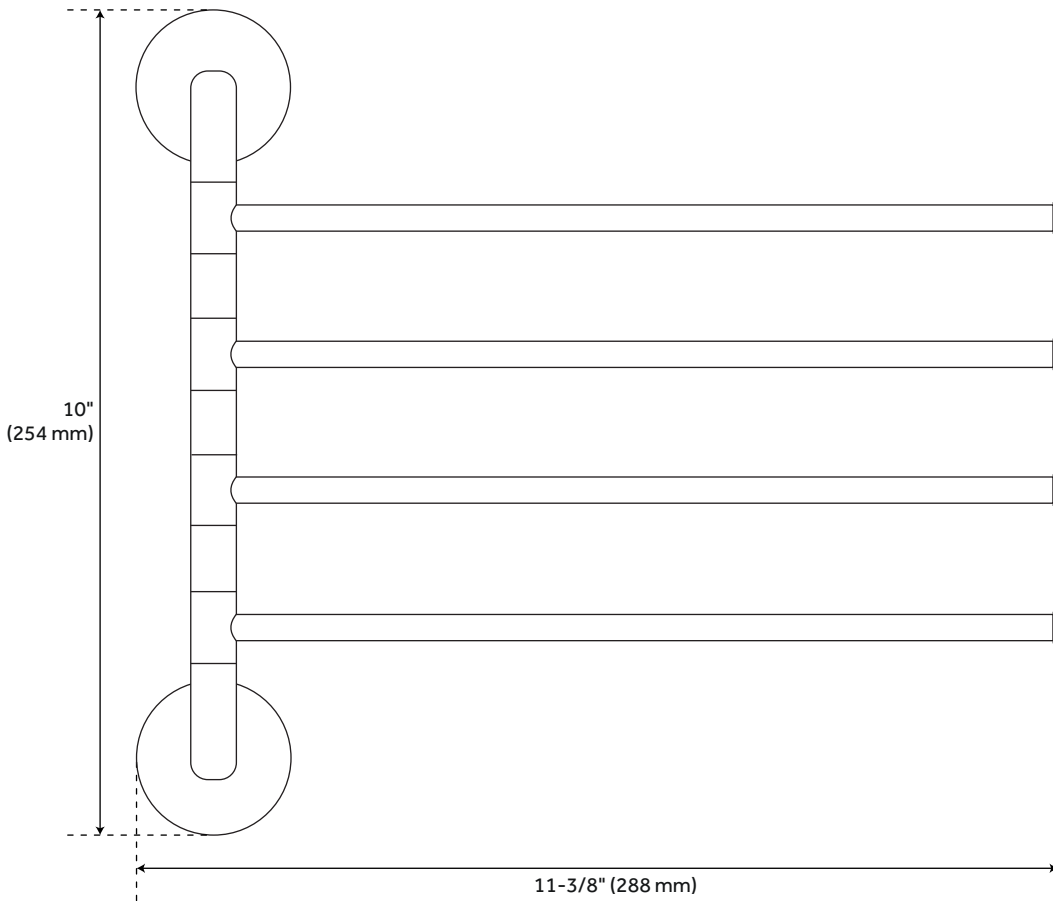

COLVIN QUADRUPLE SWING ARM TOWEL BAR

SKU: 921736

All dimensions and specifications are nominal and may vary. Use actual products for accuracy in critical situations.