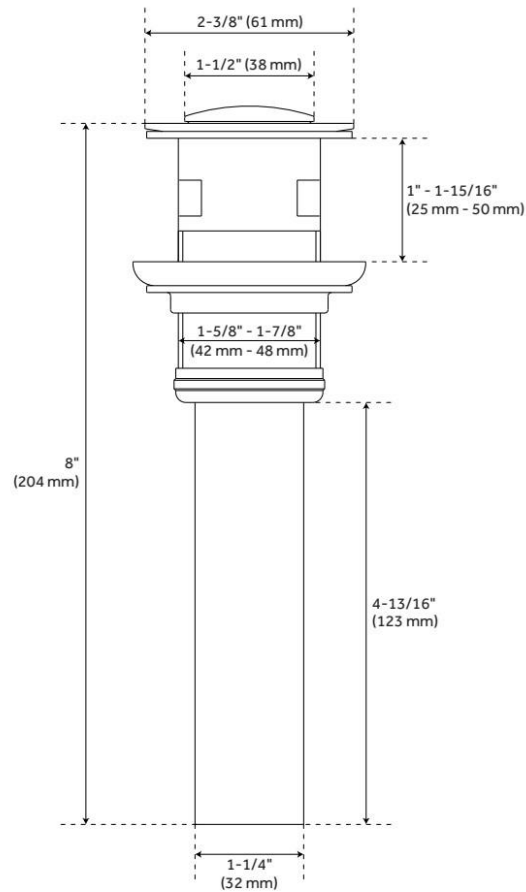

VELOURIA CENTERSET BATHROOM FAUCET

SKU: 921913

Code: SH361720, SH362043, SH361680, SH430278

FEATURES

Material: Metal construction for strength and durability

Installation Type: Centerset

Flow Rate: 1.2 gpm (4.5 L/min) @ 60 psi

Cartridge Type: Ceramic Disc

Swivel Spout: No

Drain Type: Metal push-pop with overflow

ASME A112.18.1/CSA B125.1, NSF/ANSI/CAN 61-9:Q≤1, Massachusetts Accepted, LISTED ID: SH449034*

ADDITIONAL FEATURES

- Drain is compatible with sinks that have an overflow hole.

REVISED 5/21/2024

VELOURIA CENTERSET BATHROOM FAUCET

SKU: 921913

Code: SH361720, SH362043, SH361680, SH430278

REVISED 5/21/2024

VELOURIA CENTERSET BATHROOM FAUCET

SKU: 921913

Code: SH361720, SH362043, SH361680, SH430278