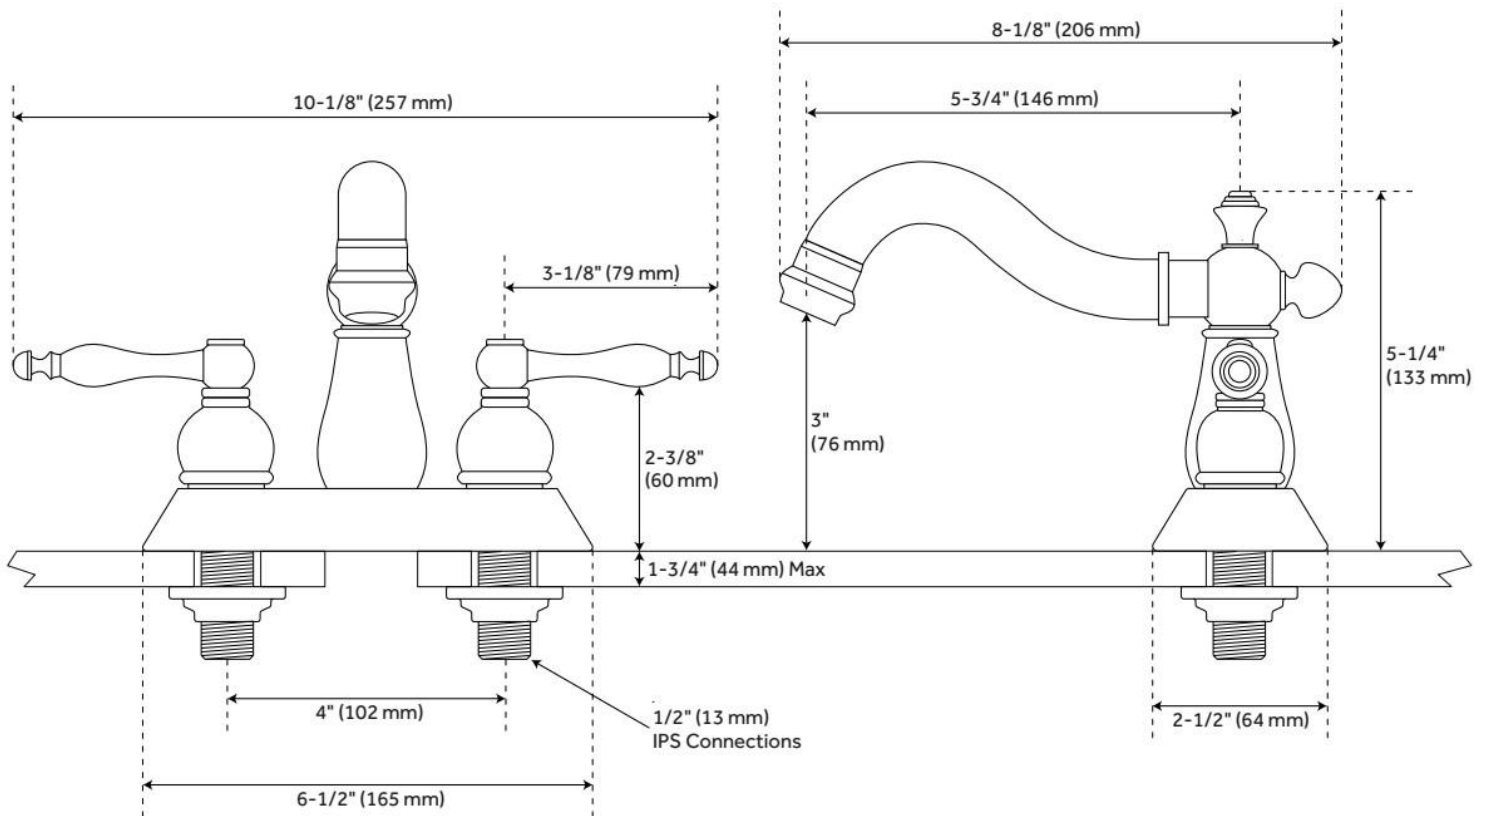

VELOURIA CENTERSET BATHROOM FAUCET

SKU: 921913

Code: SH361720, SH362043, SH361680, SH430278

FEATURES

Material: Metal construction for strength and durability

Installation Type: Centerset

Flow Rate: 1.2 gpm (4.5 L/min) @ 60 psi

Cartridge Type: Ceramic Disc

Swivel Spout: No

Drain Type: Metal push-pop with overflow

ASME A112.18.1/CSA B125.1, NSF/ANSI/CAN 61-9:Q≤1, Massachusetts Accepted, LISTED ID: SH449034*

ADDITIONAL FEATURES

- Drain is compatible with sinks that have an overflow hole.

REVISED 5/21/2024

VELOURIA CENTERSET BATHROOM FAUCET

SKU: 921913

Code: SH361720, SH362043, SH361680, SH430278

REVISED 5/21/2024

VELOURIA CENTERSET BATHROOM FAUCET

SKU: 921913

Code: SH361720, SH362043, SH361680, SH430278