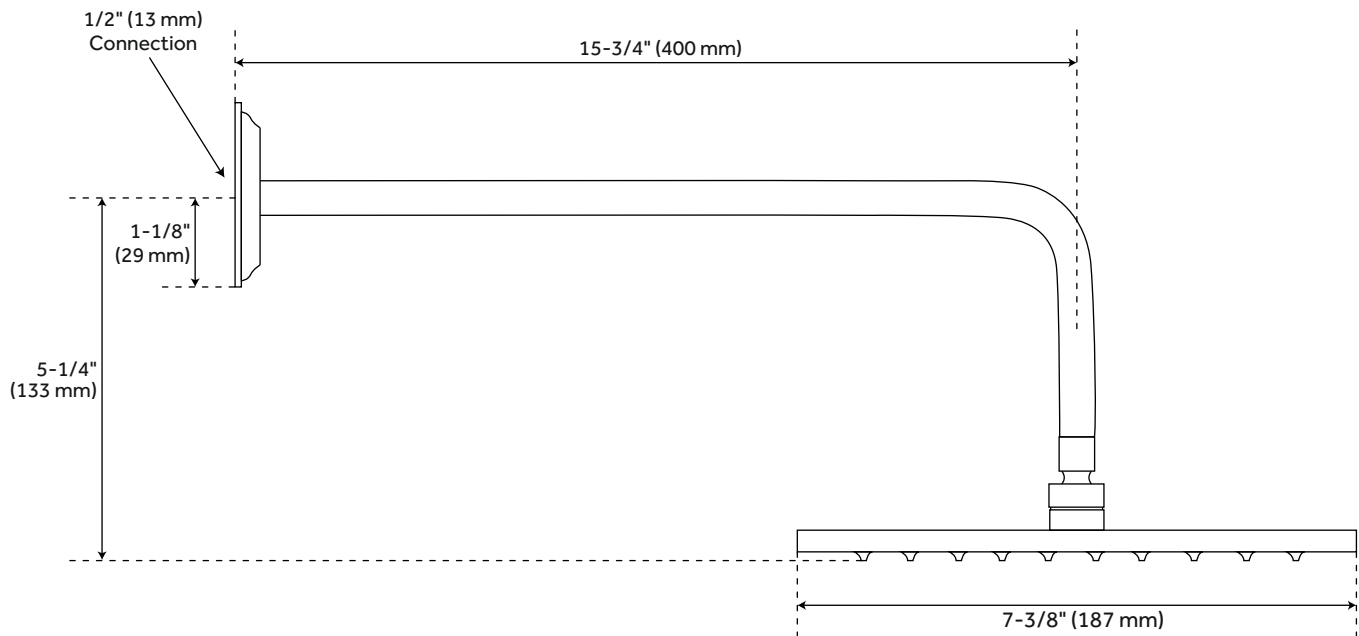

EXIRA THERMOSTATIC SHOWER SYSTEM - HAND SHOWER & 6 BODY SPRAYS

SKU: 922068

Code: SH369693, SH369692, SH369694

FEATURES

Installation Type: Wall Mount
Features: Hand Shower Included;Thermostatic
Design: Modern
Material: Brass
Assembly Required: Yes
Handle Type: Cross
Installation Type: Wall Mount
Body Spray Flow Rate: 1.75 gpm
Shower Head Installation Type: Wall
Shower Head Diameter: 7-3/8"
Shower Head Material: Brass
Shower Head Spray: Rainfall
Shower Arm Included: Yes
Shower Arm Extension: 15-3/4"
Shower Arm Height: 6"
Shower Head IPS: 1/2"
Shower Head Swivel: Yes
Valve Trim Width: 5-7/8"
Valve Trim Height: 11-1/8"
Slide Bar Outside Diameter: 3/4"
Hand Shower Hose Length: 60"
Water Connection Included: Yes
Diverter Included: Yes
Diverter Outlets: 4

REVISED 3/29/2023

EXIRA THERMOSTATIC SHOWER SYSTEM - HAND SHOWER & 6 BODY SPRAYS

SKU: 922068

Code: SH369693, SH369692, SH369694

ADDITIONAL FEATURES

- Shower system include a wall mount rainfall shower head, wall-mount slide bar with hand shower, hand shower water connection, 6 swivel body jets, and a thermostatic 4-way in-wall diverter.
- Thermostatic technology keeps shower temperature ± 1 degree Celsius.
- Valve contains a built-in 3-way diverter and one single diverter for a total of four outlets. Shower accessories can be arranged to run two spray functions simultaneously.
- For water outlet configuration options, consult a professional for installation.

REVISED 3/29/2023

EXIRA THERMOSTATIC 4-WAY IN-WALL SHOWER DIVERTER

SKU: 922068

All dimensions and specifications are nominal and may vary. Use actual products for accuracy in critical situations.

EXIRA WALL-MOUNT RAINFALL SHOWER HEAD

SKU: 922068

All dimensions and specifications are nominal and may vary. Use actual products for accuracy in critical situations.

EXIRA HAND SHOWER

SKU: 922068

All dimensions and specifications are nominal and may vary. Use actual products for accuracy in critical situations.