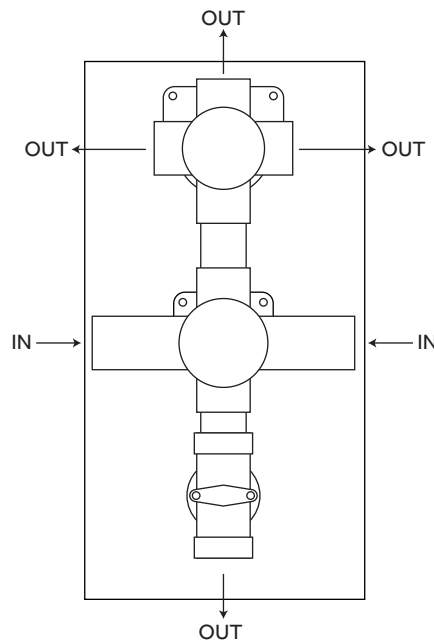

EXIRA THERMOSTATIC SHOWER SYSTEM - HAND SHOWER & 6 BODY SPRAYS

SKU: 922068

Code: SH369693, SH369692, SH369694

FEATURES

Installation Type: Wall Mount
Features: Hand Shower Included;Thermostatic
Design: Modern
Material: Brass
Assembly Required: Yes
Handle Type: Cross
Installation Type: Wall Mount
Body Spray Flow Rate: 1.75 gpm
Shower Head Installation Type: Wall
Shower Head Diameter: 7-3/8"
Shower Head Material: Brass
Shower Head Spray: Rainfall
Shower Arm Included: Yes
Shower Arm Extension: 15-3/4"
Shower Arm Height: 6"
Shower Head IPS: 1/2"
Shower Head Swivel: Yes
Valve Trim Width: 5-7/8"
Valve Trim Height: 11-1/8"
Slide Bar Outside Diameter: 3/4"
Hand Shower Hose Length: 60"
Water Connection Included: Yes
Diverter Included: Yes
Diverter Outlets: 4

REVISED 3/29/2023

EXIRA THERMOSTATIC SHOWER SYSTEM - HAND SHOWER & 6 BODY SPRAYS

SKU: 922068

Code: SH369693, SH369692, SH369694

ADDITIONAL FEATURES

- Shower system include a wall mount rainfall shower head, wall-mount slide bar with hand shower, hand shower water connection, 6 swivel body jets, and a thermostatic 4-way in-wall diverter.
- Thermostatic technology keeps shower temperature ± 1 degree Celsius.
- Valve contains a built-in 3-way diverter and one single diverter for a total of four outlets. Shower accessories can be arranged to run two spray functions simultaneously.
- For water outlet configuration options, consult a professional for installation.

REVISED 3/29/2023

EXIRA THERMOSTATIC 4-WAY IN-WALL SHOWER DIVERTER

SKU: 922068

All dimensions and specifications are nominal and may vary. Use actual products for accuracy in critical situations.

EXIRA WALL-MOUNT RAINFALL SHOWER HEAD

SKU: 922068

All dimensions and specifications are nominal and may vary. Use actual products for accuracy in critical situations.

EXIRA HAND SHOWER

SKU: 922068

All dimensions and specifications are nominal and may vary. Use actual products for accuracy in critical situations.