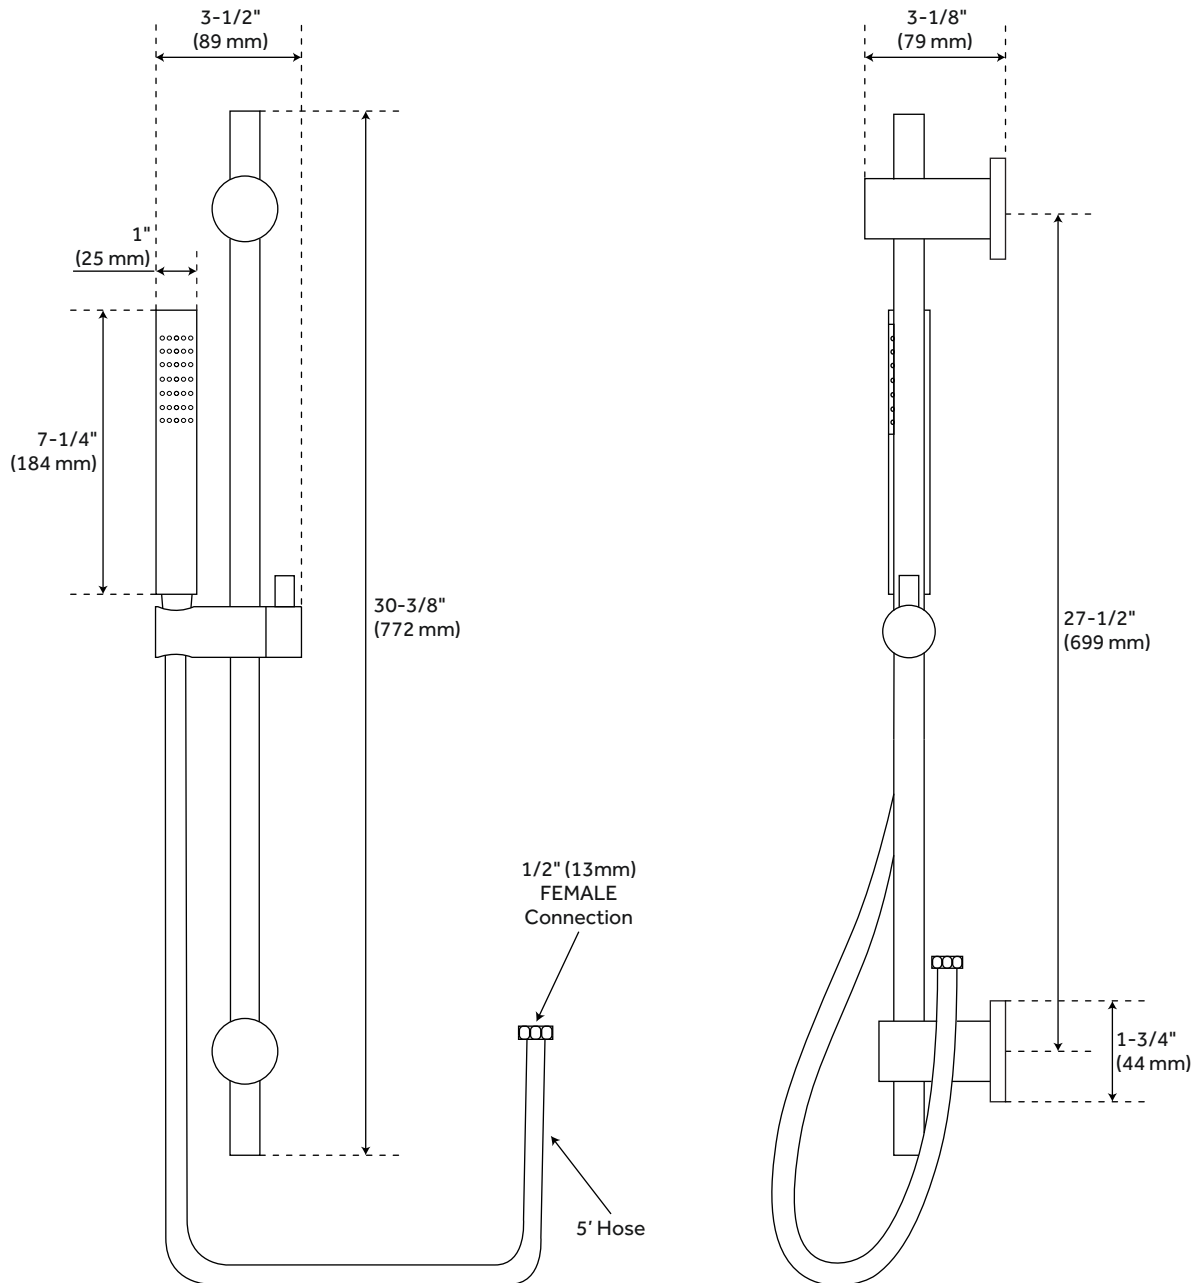

EXIRA THERMOSTATIC SHOWER SYSTEM - HAND SHOWER & 6 BODY SPRAYS

SKU: 922068

Code: SH369693, SH369692, SH369694

FEATURES

Installation Type: Wall Mount
Features: Hand Shower Included;Thermostatic
Design: Modern
Material: Brass
Assembly Required: Yes
Handle Type: Cross
Installation Type: Wall Mount
Body Spray Flow Rate: 1.75 gpm
Shower Head Installation Type: Wall
Shower Head Diameter: 7-3/8"
Shower Head Material: Brass
Shower Head Spray: Rainfall
Shower Arm Included: Yes
Shower Arm Extension: 15-3/4"
Shower Arm Height: 6"
Shower Head IPS: 1/2"
Shower Head Swivel: Yes
Valve Trim Width: 5-7/8"
Valve Trim Height: 11-1/8"
Slide Bar Outside Diameter: 3/4"
Hand Shower Hose Length: 60"
Water Connection Included: Yes
Diverter Included: Yes
Diverter Outlets: 4

REVISED 3/29/2023

EXIRA THERMOSTATIC SHOWER SYSTEM - HAND SHOWER & 6 BODY SPRAYS

SKU: 922068

Code: SH369693, SH369692, SH369694

ADDITIONAL FEATURES

- Shower system include a wall mount rainfall shower head, wall-mount slide bar with hand shower, hand shower water connection, 6 swivel body jets, and a thermostatic 4-way in-wall diverter.
- Thermostatic technology keeps shower temperature ± 1 degree Celsius.
- Valve contains a built-in 3-way diverter and one single diverter for a total of four outlets. Shower accessories can be arranged to run two spray functions simultaneously.
- For water outlet configuration options, consult a professional for installation.

REVISED 3/29/2023

EXIRA THERMOSTATIC 4-WAY IN-WALL SHOWER DIVERTER

SKU: 922068

All dimensions and specifications are nominal and may vary. Use actual products for accuracy in critical situations.

EXIRA WALL-MOUNT RAINFALL SHOWER HEAD

SKU: 922068

All dimensions and specifications are nominal and may vary. Use actual products for accuracy in critical situations.

EXIRA HAND SHOWER

SKU: 922068

All dimensions and specifications are nominal and may vary. Use actual products for accuracy in critical situations.