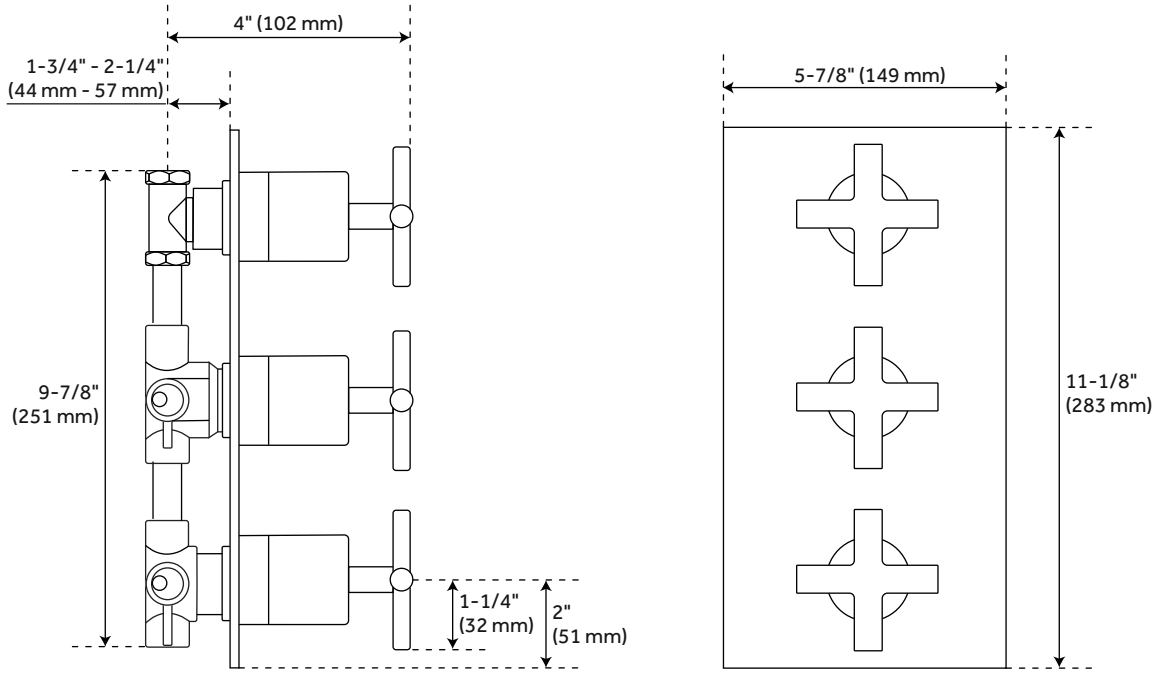

EXIRA THERMOSTATIC SHOWER SYSTEM - HAND SHOWER & 6 BODY SPRAYS

SKU: 922068

Code: SH369693, SH369692, SH369694

FEATURES

Installation Type: Wall Mount
Features: Hand Shower Included;Thermostatic
Design: Modern
Material: Brass
Assembly Required: Yes
Handle Type: Cross
Installation Type: Wall Mount
Body Spray Flow Rate: 1.75 gpm
Shower Head Installation Type: Wall
Shower Head Diameter: 7-3/8"
Shower Head Material: Brass
Shower Head Spray: Rainfall
Shower Arm Included: Yes
Shower Arm Extension: 15-3/4"
Shower Arm Height: 6"
Shower Head IPS: 1/2"
Shower Head Swivel: Yes
Valve Trim Width: 5-7/8"
Valve Trim Height: 11-1/8"
Slide Bar Outside Diameter: 3/4"
Hand Shower Hose Length: 60"
Water Connection Included: Yes
Diverter Included: Yes
Diverter Outlets: 4

REVISED 3/29/2023

EXIRA THERMOSTATIC SHOWER SYSTEM - HAND SHOWER & 6 BODY SPRAYS

SKU: 922068

Code: SH369693, SH369692, SH369694

ADDITIONAL FEATURES

- Shower system include a wall mount rainfall shower head, wall-mount slide bar with hand shower, hand shower water connection, 6 swivel body jets, and a thermostatic 4-way in-wall diverter.
- Thermostatic technology keeps shower temperature ± 1 degree Celsius.
- Valve contains a built-in 3-way diverter and one single diverter for a total of four outlets. Shower accessories can be arranged to run two spray functions simultaneously.
- For water outlet configuration options, consult a professional for installation.

REVISED 3/29/2023

EXIRA THERMOSTATIC 4-WAY IN-WALL SHOWER DIVERTER

SKU: 922068

All dimensions and specifications are nominal and may vary. Use actual products for accuracy in critical situations.

EXIRA WALL-MOUNT RAINFALL SHOWER HEAD

SKU: 922068

All dimensions and specifications are nominal and may vary. Use actual products for accuracy in critical situations.

EXIRA HAND SHOWER

SKU: 922068

All dimensions and specifications are nominal and may vary. Use actual products for accuracy in critical situations.