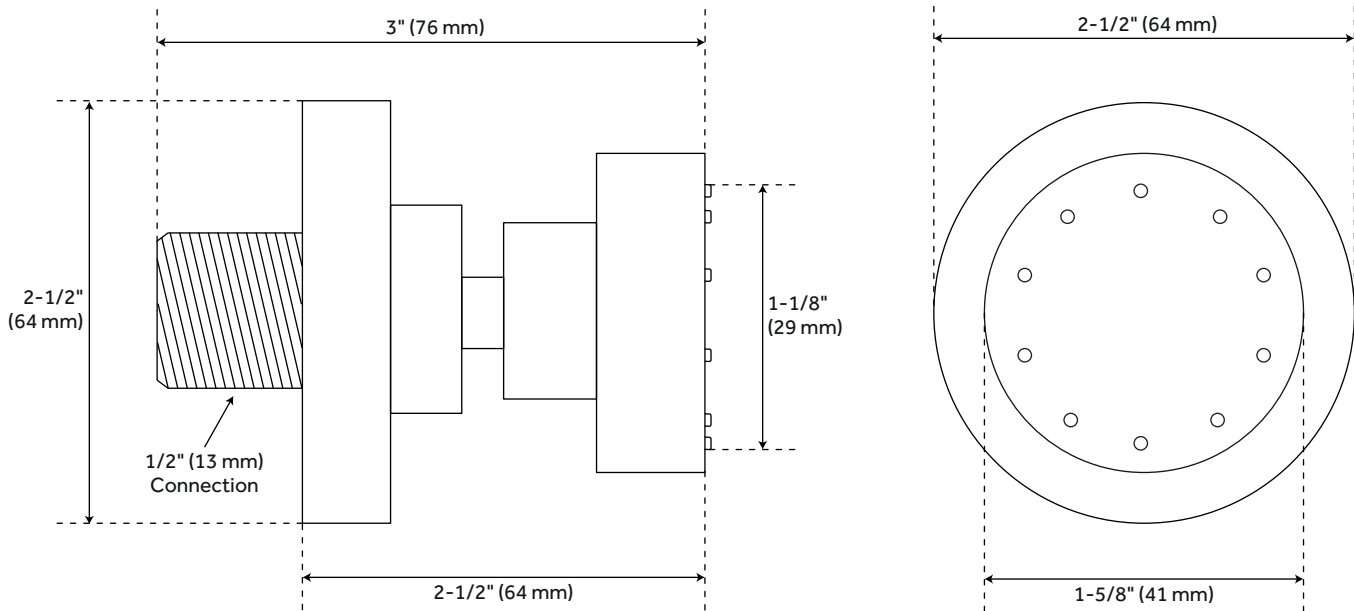

EXIRA BODY SPRAY

SKU: 922068

All dimensions and specifications are nominal and may vary. Use actual products for accuracy in critical situations.