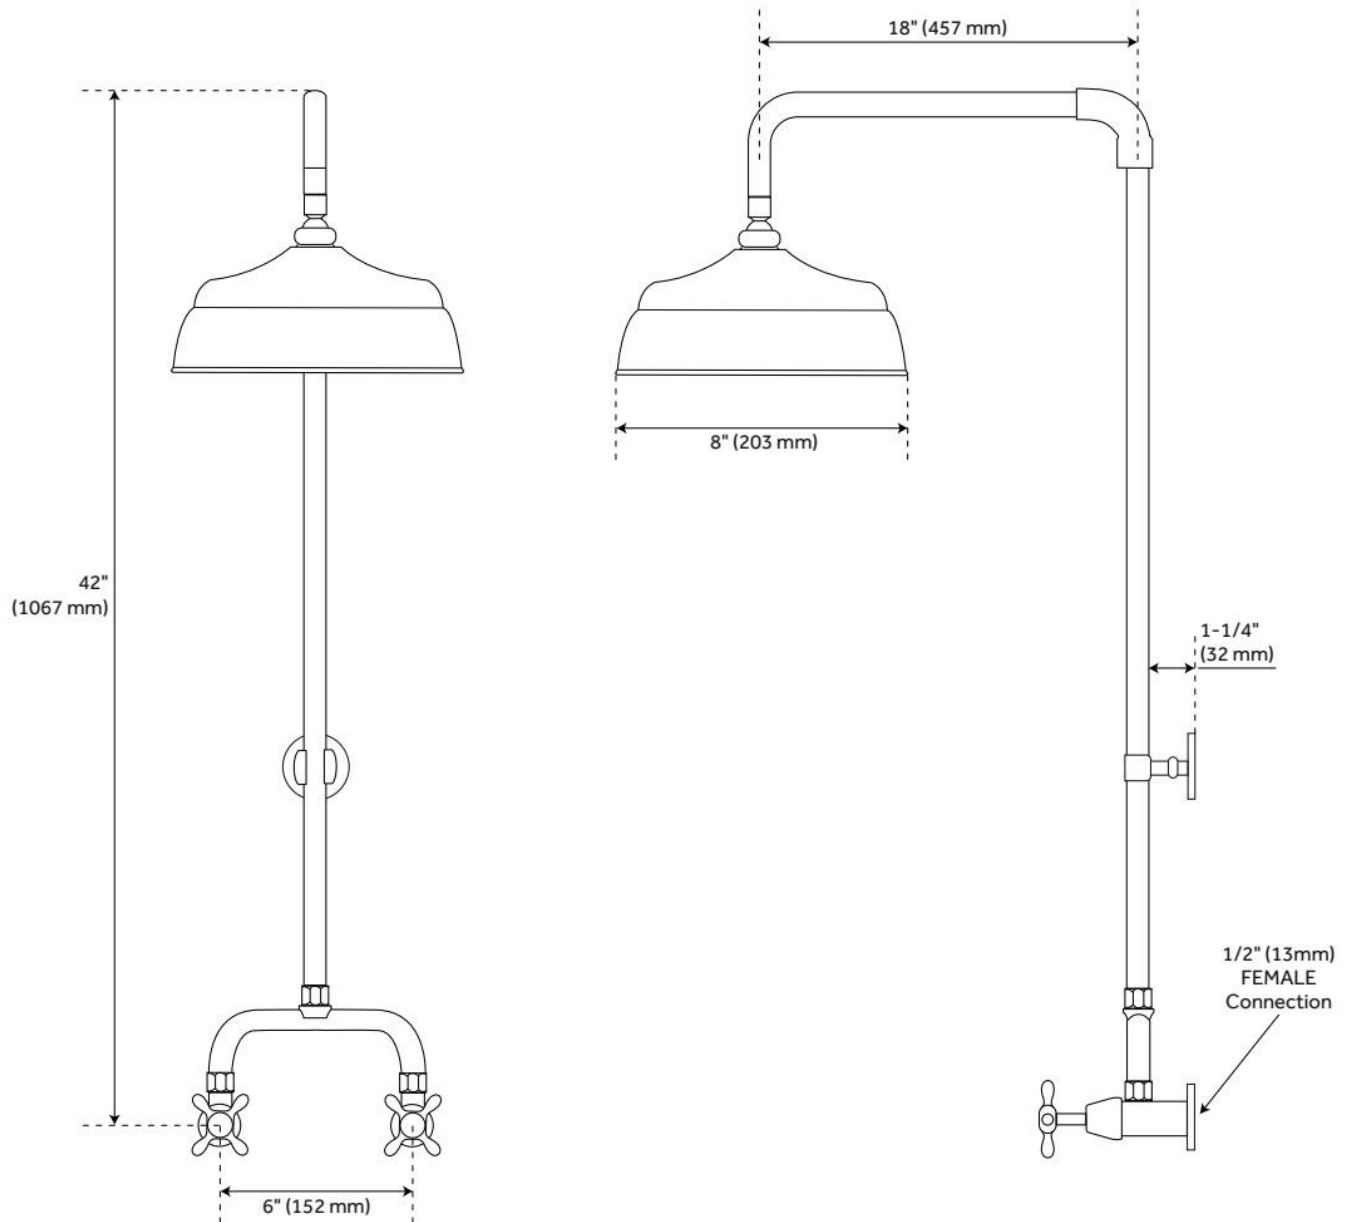

# BAUDETTE EXPOSED PIPE WALL-MOUNT SHOWER WITH RAINFALL SHOWER HEAD

SKU: 922235

Code: SH370006, SH370007, SH370008, SH485531, SH441096

## FEATURES

Material: Brass  
Shower Head Swivel: Yes  
Flow Rate: N/A  
Connection Type: 1/2" IPS  
Cartridge Type: Ceramic Disc

ASME A112.18.1/CSA B125.1, CEC Listed, Massachusetts Accepted, LISTED ID: SH441096AGBR, SH441096MB

## ADDITIONAL FEATURES

- Overall height measures 42" H.
- Riser pipe can be adjusted by cutting on site.
- Shower arm extends 18".
- 8" diameter rainfall shower head.
- 1/2" IPS riser.
- 6" centers.
- Unit is made of solid brass.

# BAUDETTE EXPOSED PIPE WALL-MOUNT SHOWER WITH RAINFALL SHOWER HEAD

SKU: 922235

Code: SH370006, SH370007, SH370008, SH485531, SH441096

REVISED 6/27/2024