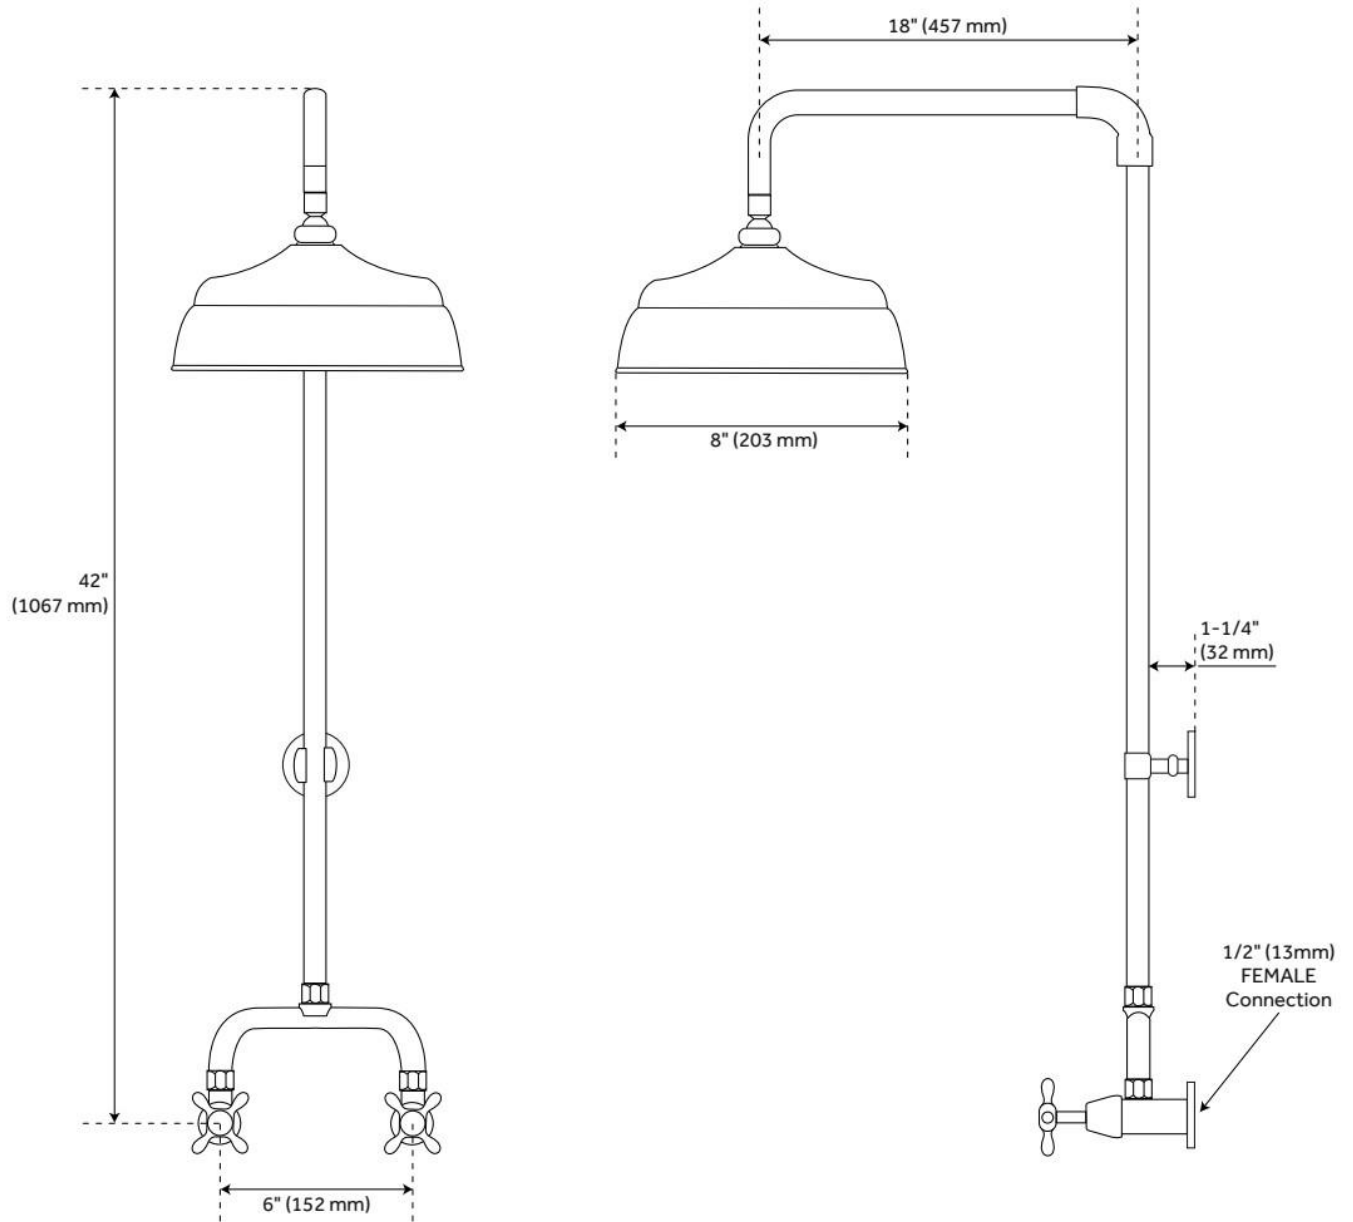

BAUDETTE EXPOSED PIPE WALL-MOUNT SHOWER WITH RAINFALL SHOWER HEAD

SKU: 922235

Code: SH485531, SH497795, SH497796, SH370006, SH370007, SH370008

FEATURES

Material: Brass

Shower Head Swivel: Yes

Shower Head Spray: Rainfall

Shower Head Flow Rate: 1.75 gpm (6.6 L/min) @ 80 psi

Connection Type: 1/2" IPS

Cartridge Type: Ceramic Disc

ASME A112.18.1/CSA B125.1, CEC Listed, Massachusetts Accepted, LISTED ID: SH441096AGBR, SH441096MB, SH441096CP, SH441096BN, SH441096ORB, SH441096BG

ADDITIONAL FEATURES

- 1/2" IPS riser.
- 6" centers.

REVISED 8/13/2024

BAUDETTE EXPOSED PIPE WALL-MOUNT SHOWER WITH RAINFALL SHOWER HEAD

SKU: 922235

Code: SH485531, SH497795, SH497796, SH370006, SH370007, SH370008