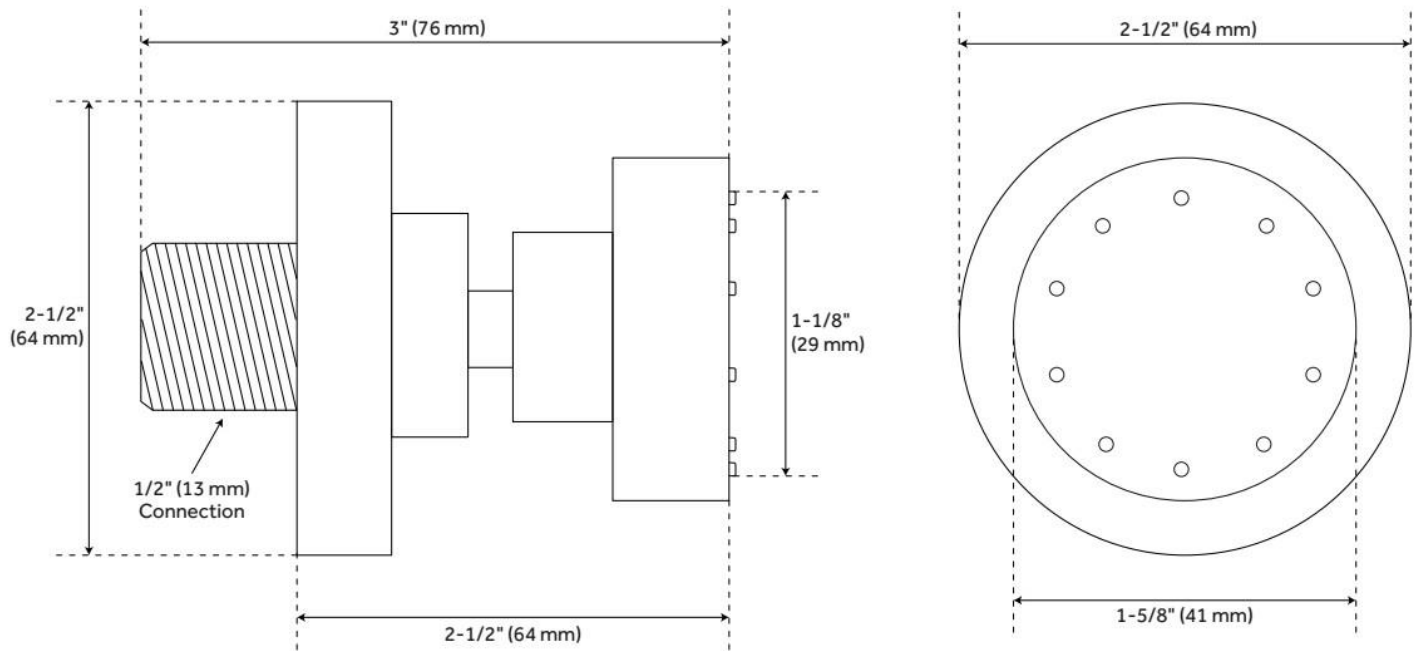

CLASSIC SWIVEL BODY SPRAY

SKU: 922505

Code: SH350720, SH350719, SH350721

REVISED 6/5/2024