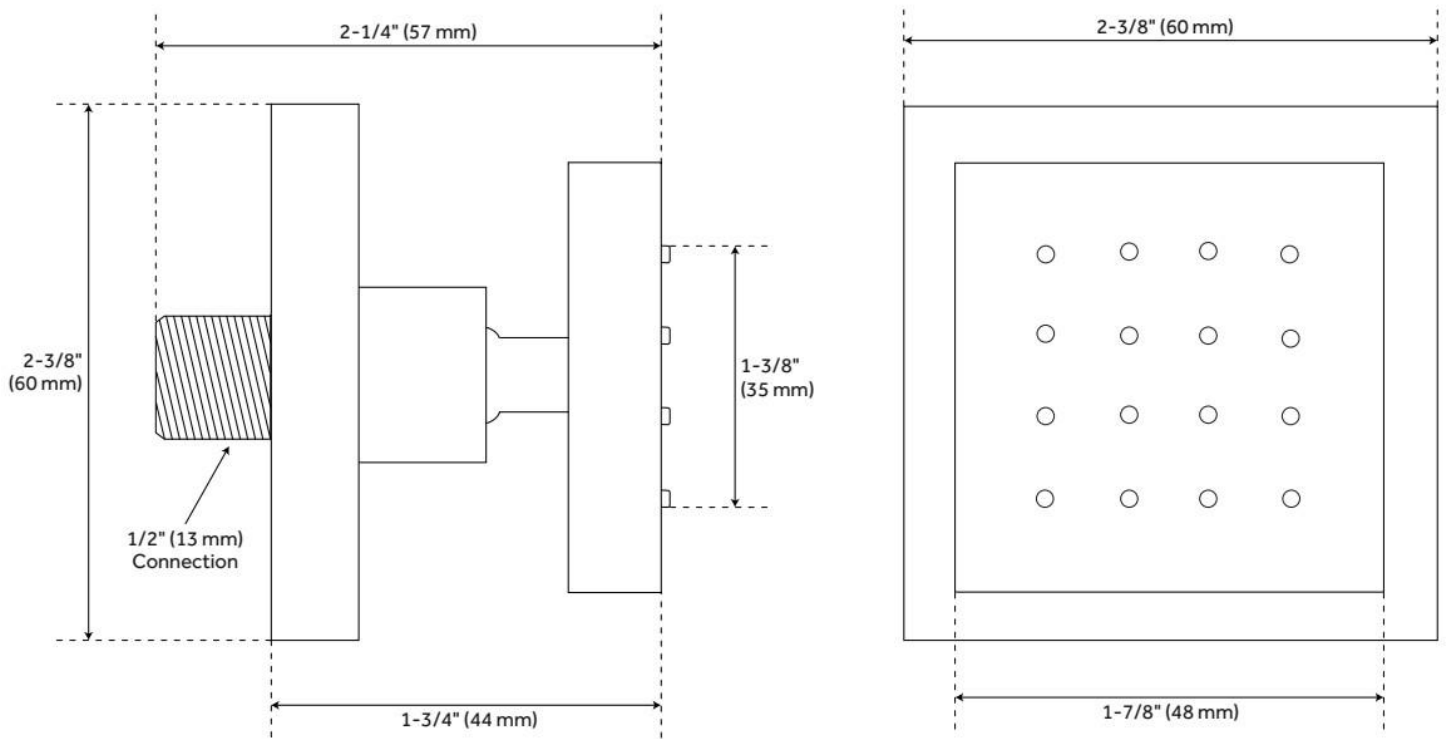

SQUARE SWIVEL BODY SPRAY

SKU: 922506

Code: SH350717, SH350716, SH350718

REVISED 6/10/2024