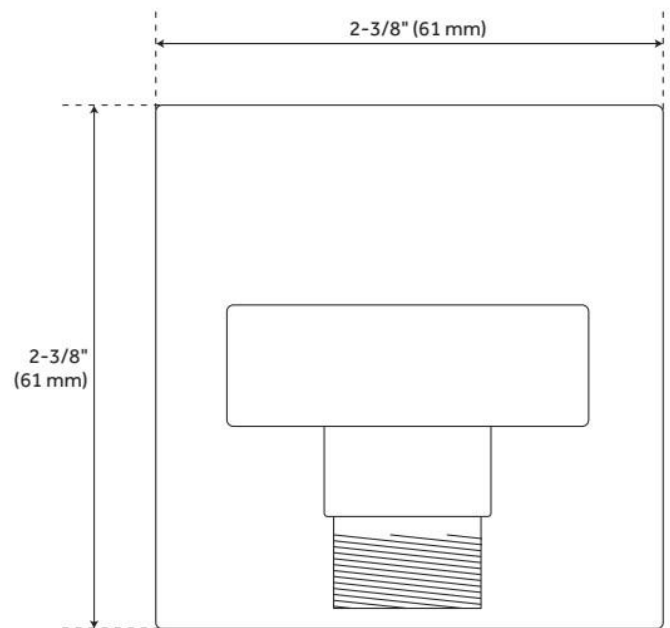

# 1/2" SQUARE WATER SUPPLY ELBOW FOR HAND SHOWER

SKU: 922511

Code: SH350724, SH350726, SH350725

## FEATURES

Material: Brass

Connection Type: 1/2" NPT

ASME A112.18.1/CSA B125.1, Massachusetts Accepted, LISTED ID: SH441072\*, SH441072BN

# 1/2" SQUARE WATER SUPPLY ELBOW FOR HAND SHOWER

SKU: 922511

Code: SH350724, SH350726, SH350725

REVISED 6/26/2025