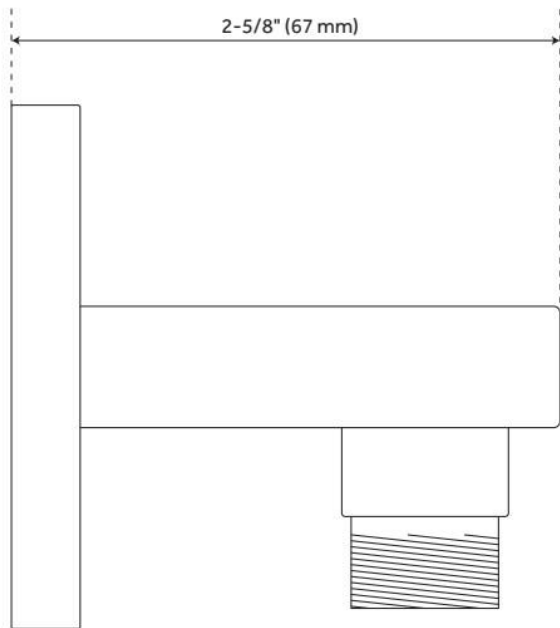

# 1/2" SQUARE WATER SUPPLY ELBOW FOR HAND SHOWER

SKU: 922511

Code: SH350724, SH350726, SH350725

## FEATURES

Material: Brass

Connection Type: 1/2" NPT

ASME A112.18.1/CSA B125.1, Massachusetts Accepted, LISTED ID: SH441072\*, SH441072BN

# 1/2" SQUARE WATER SUPPLY ELBOW FOR HAND SHOWER

SKU: 922511

Code: SH350724, SH350726, SH350725

REVISED 6/26/2025