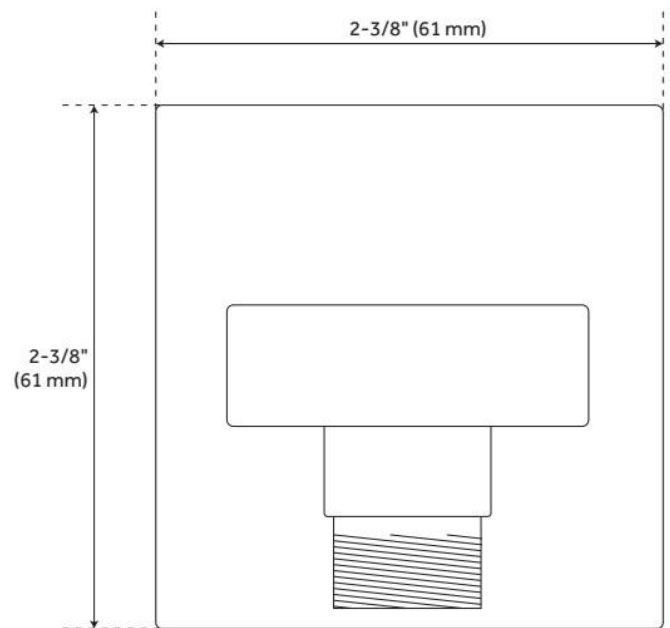

1/2" SQUARE WATER SUPPLY ELBOW FOR HAND SHOWER

SKU: 922511

Code: SH350724, SH350726

FEATURES

Material: Brass

Connection Type: 1/2" NPT

ASME A112.18.1/CSA B125.1, LISTED ID: 518591, 518592

REVISED 6/5/2024

1/2" SQUARE WATER SUPPLY ELBOW FOR HAND SHOWER

SKU: 922511

Code: SH350724, SH350726

REVISED 6/5/2024