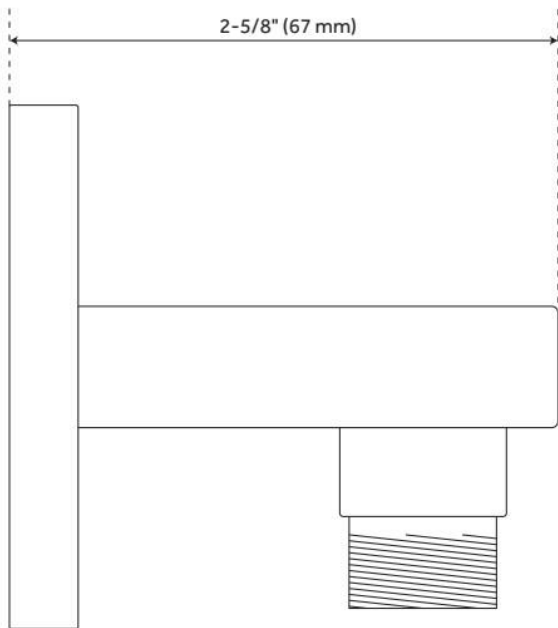

1/2" SQUARE WATER SUPPLY ELBOW FOR HAND SHOWER

SKU: 922511

Code: SH350724, SH350726

FEATURES

Material: Brass

Connection Type: 1/2" NPT

ASME A112.18.1/CSA B125.1, LISTED ID: 518591, 518592

REVISED 6/5/2024

1/2" SQUARE WATER SUPPLY ELBOW FOR HAND SHOWER

SKU: 922511

Code: SH350724, SH350726

REVISED 6/5/2024