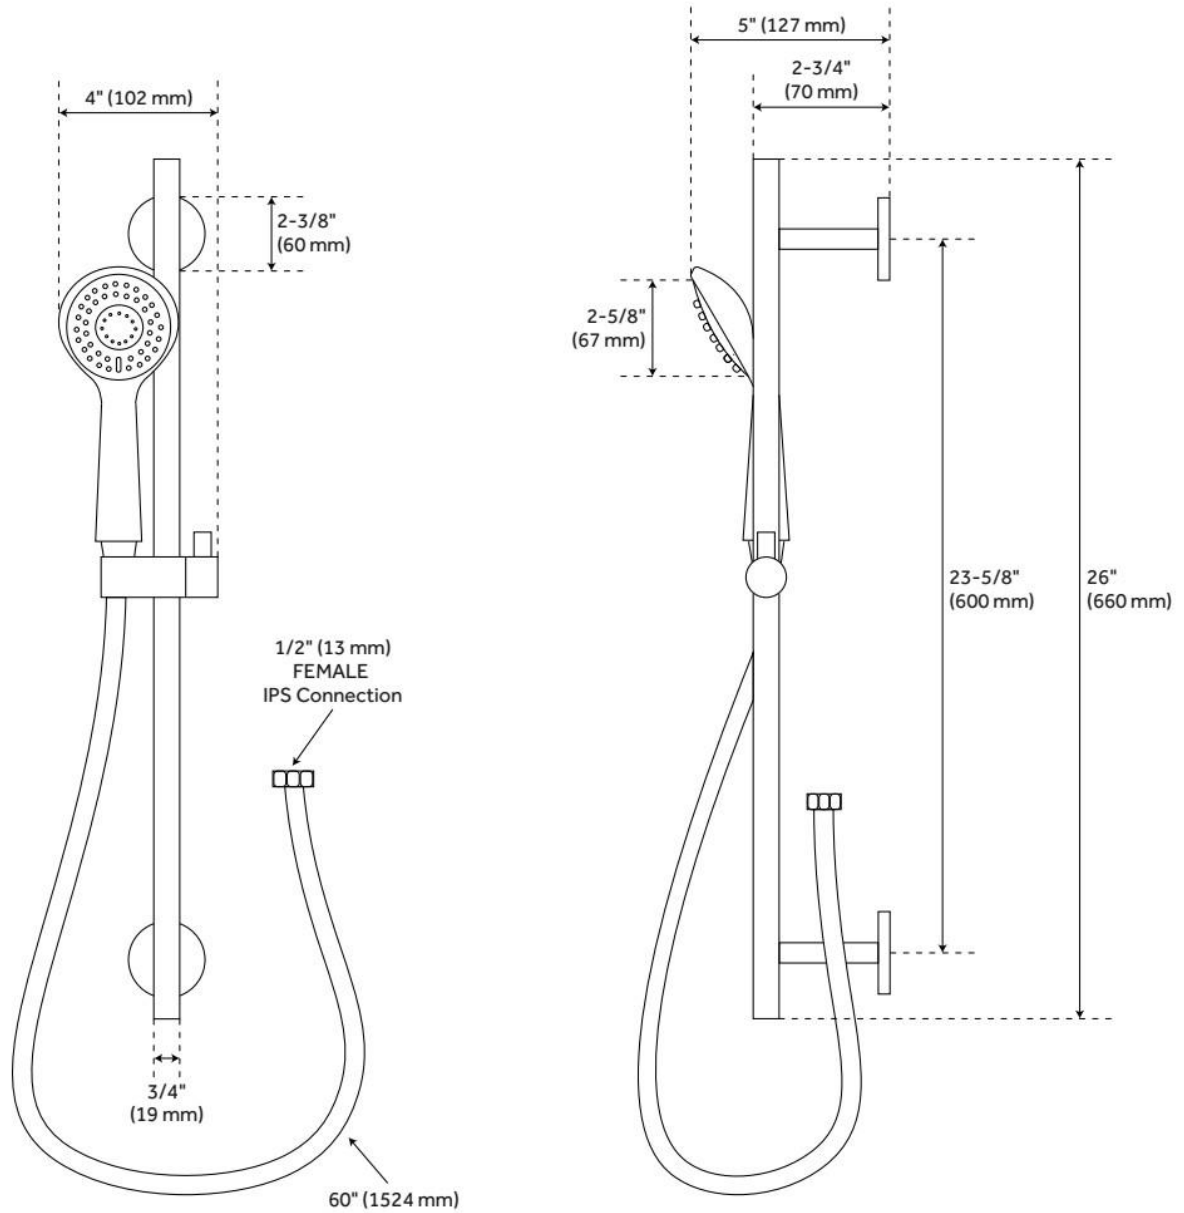

DONOVAN SLIDE BAR WITH TRADITIONAL HAND SHOWER

SKU: 922512

Code: SH350736, SH350735, SH350737

FEATURES

Material: Brass

Hand Shower Spray: Massage + Full

Hand Shower Flow Rate: 2.0 gpm (7.6 L/min) @ 80 psi

ASME A112.18.1/CSA B125.1, LISTED ID: 518604, 518605, 518607

ADDITIONAL FEATURES

- Slide bar base plate diameter: 2-3/8".
- Hand shower spray area diameter: 2-5/8".

REVISED 5/24/2024

DONOVAN SLIDE BAR WITH TRADITIONAL HAND SHOWER

SKU: 922512

Code: SH350736, SH350735, SH350737