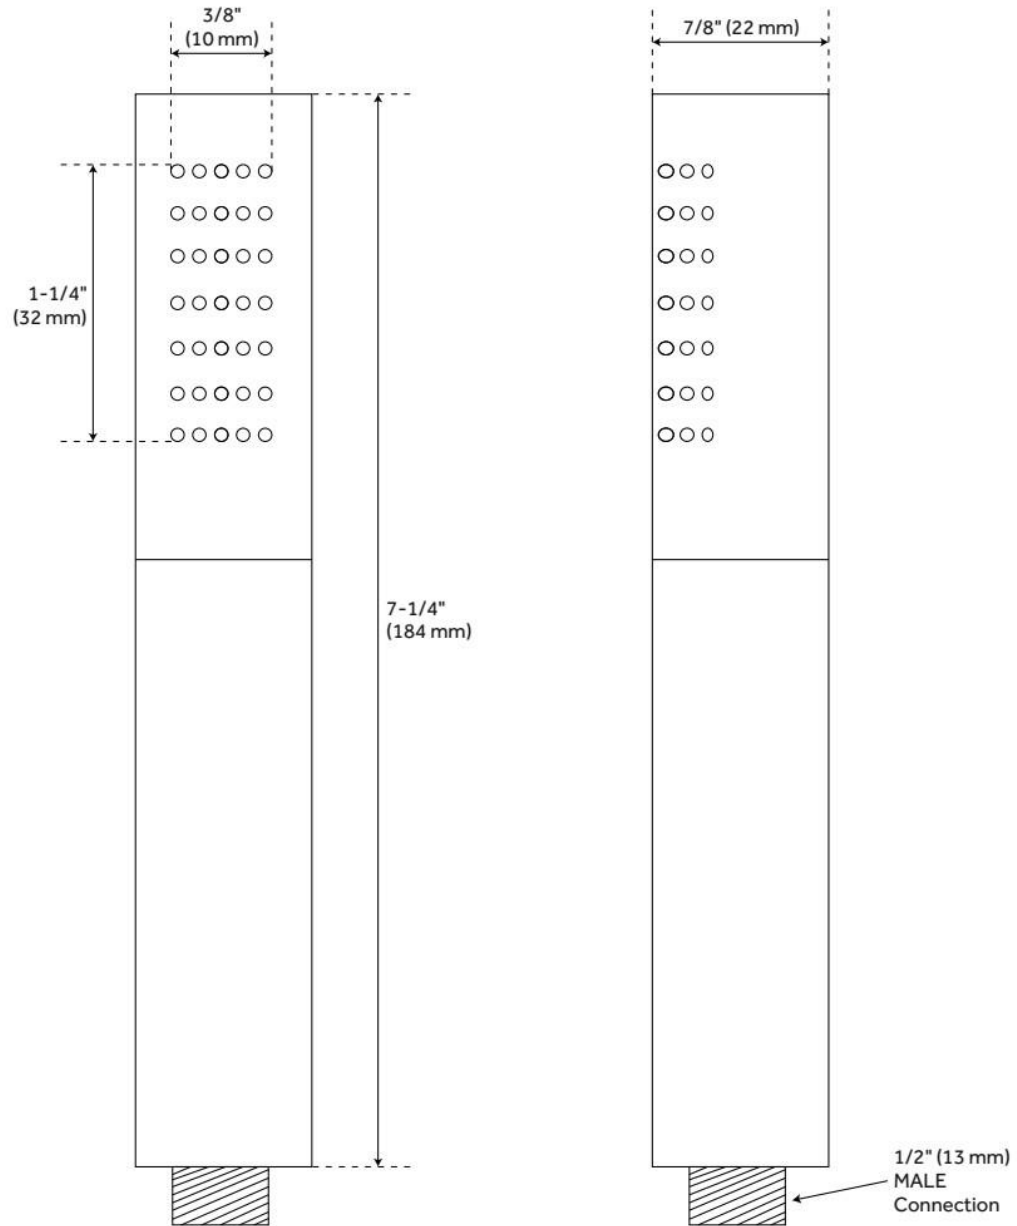

SCHILLER SLIDE BAR AND TUBULAR MODERN HAND SHOWER

SKU: 922513

Code: SH354532, SH354533, SH354534

FEATURES

Material: Brass

Hand Shower Spray: Full

Hand Shower Flow Rate: 2.0 gpm (7.6 L/min) @ 80 psi

LISTED ID: 518601, 518602, SH441001*

ADDITIONAL FEATURES

- Slide bar base plate diameter: 1-3/4"
- Hand shower spray area: 3/8" L x 2-3/8" H.

REVISED 6/25/2024

TUBULAR MODERN HAND SHOWER

SKU: 944350

Code: SH440166, SH440167, SH440168

FEATURES

Material: Brass

Hand Shower Spray: Full

Hand Shower Flow Rate: 1.8 gpm (6.8 L/min) @ 80 psi

LISTED ID: 518601, 518602

ADDITIONAL FEATURES

- Hand shower only.
- Hose sold separately.
- Spray Area: 1-1/4" L x 3/8" W.

REVISED 6/27/2024

TUBULAR MODERN HAND SHOWER

SKU: 944350

Code: SH440166, SH440167, SH440168

REVISED 6/27/2024