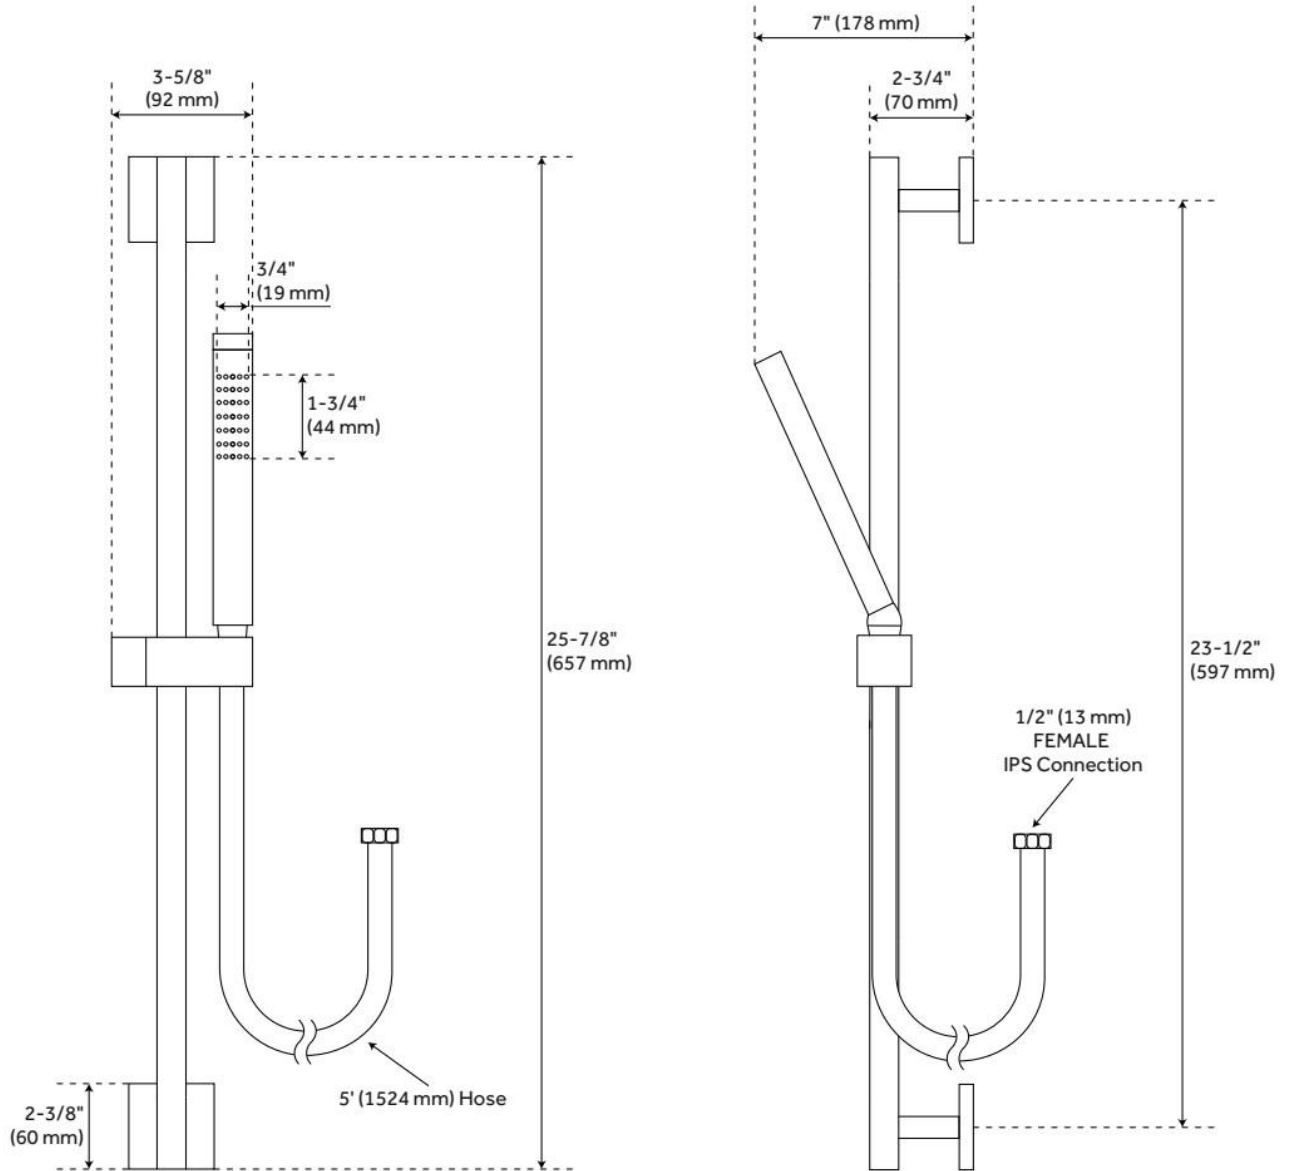

PERRY SLIDE BAR AND RECTANGULAR MODERN HAND SHOWER

SKU: 922514

Code: SH350733, SH350732, SH350734

FEATURES

Material: Brass

Hand Shower Spray: Full

Hand Shower Flow Rate: 2.0 gpm (7.6 L/min) @ 80 psi

LISTED ID: 518595, 518599

ADDITIONAL FEATURES

- Slide bar base plate diameter: 2-3/8".
- Slide bar has 1" outside diameter.
- Hand shower spray area: 3/4" W x 1-3/4" L.

REVISED 5/24/2024

PERRY SLIDE BAR AND RECTANGULAR MODERN HAND SHOWER

SKU: 922514

Code: SH350733, SH350732, SH350734

REVISED 5/24/2024