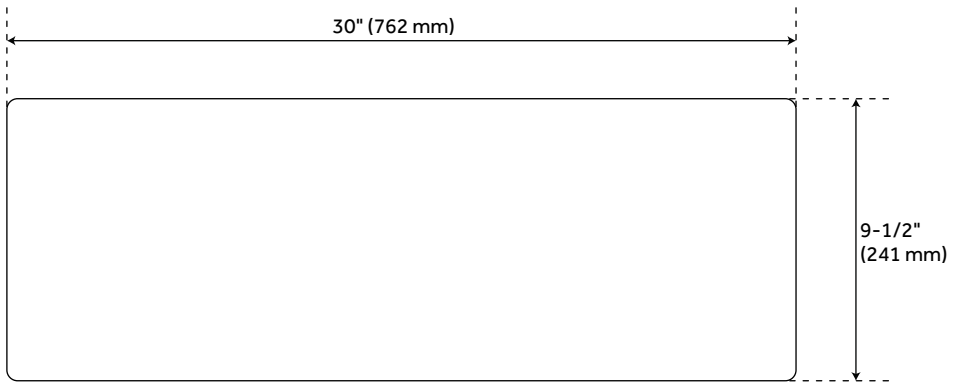

30" AMELIE COPPER FARMHOUSE SINK

SKU: 922624
Code: SH318847

ASSE 1016 Type P/T

FEATURES

Material: Copper
Length: 30"
Width: 21-3/4"
Height: 9-1/2"
Assembly Required: Yes
Number of Basins: 1
Sink Installation: Farmhouse
Product Color: Antique Copper
Faucet Centers: No Faucet Hole
Basin Length: 27-1/2"
Basin Width: 17-3/4"
Fits Drain Hole Size: 3-1/2"
Exterior Treatment: Smooth
Interior Treatment: Smooth
Metal Gauge/Thickness: 16 Gauge
Drain Included: Optional
Faucet Included: No
Basin Configuration: Single
Apron Design: Smooth
Water Depth to Rim: 8-3/4"
Apron Front Rim Thickness: 2-3/4"
Side and Back Rim Thickness: 1-1/4"
Faucet Holes: No Faucet Hole

REVISED 3/31/2023

30" AMELIE COPPER FARMHOUSE SINK

SKU: 922624

Code: SH318847

ADDITIONAL FEATURES

- Made of solid copper.
- Hand-polished finish.
- Patina applied using French hot process, so color is ingrained in the copper.
- Rounded interior corners for easy cleaning. Angled bottom facilitates water drainage.
- Sink bowl is pressed; contains no internal welds.

REVISED 3/31/2023

30" AMELIE COPPER FARMHOUSE SINK

All dimensions and specifications are nominal and may vary. Use actual products for accuracy in critical situations.