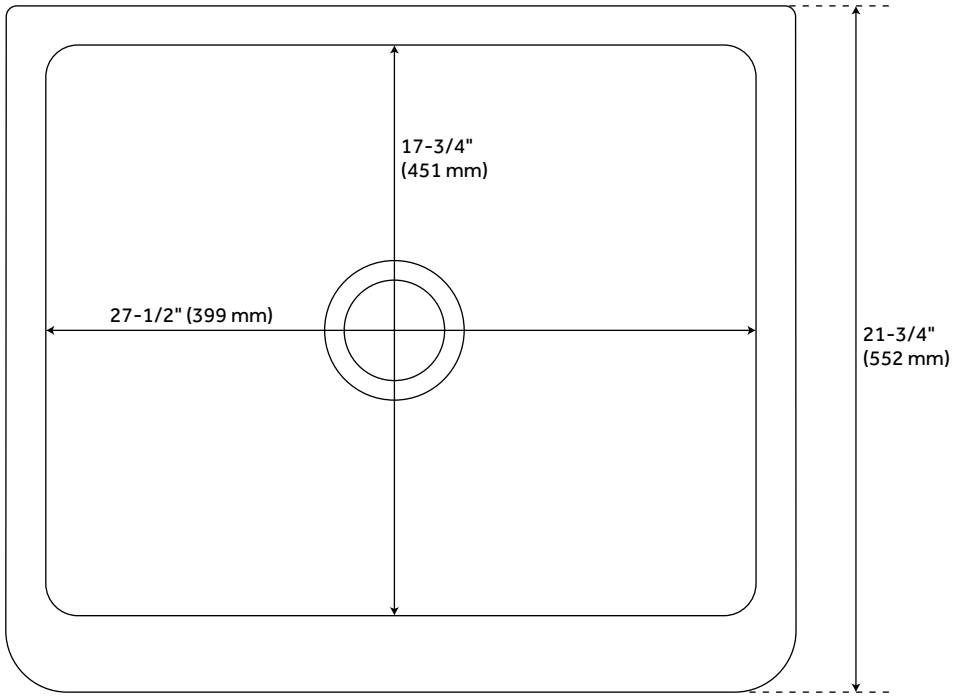

30" AMELIE COPPER FARMHOUSE SINK

SKU: 922624
Code: SH318847

ASSE 1016 Type P/T

FEATURES

Material: Copper
Length: 30"
Width: 21-3/4"
Height: 9-1/2"
Assembly Required: Yes
Number of Basins: 1
Sink Installation: Farmhouse
Product Color: Antique Copper
Faucet Centers: No Faucet Hole
Basin Length: 27-1/2"
Basin Width: 17-3/4"
Fits Drain Hole Size: 3-1/2"
Exterior Treatment: Smooth
Interior Treatment: Smooth
Metal Gauge/Thickness: 16 Gauge
Drain Included: Optional
Faucet Included: No
Basin Configuration: Single
Apron Design: Smooth
Water Depth to Rim: 8-3/4"
Apron Front Rim Thickness: 2-3/4"
Side and Back Rim Thickness: 1-1/4"
Faucet Holes: No Faucet Hole

REVISED 3/31/2023

30" AMELIE COPPER FARMHOUSE SINK

SKU: 922624

Code: SH318847

ADDITIONAL FEATURES

- Made of solid copper.
- Hand-polished finish.
- Patina applied using French hot process, so color is ingrained in the copper.
- Rounded interior corners for easy cleaning. Angled bottom facilitates water drainage.
- Sink bowl is pressed; contains no internal welds.

REVISED 3/31/2023

30" AMELIE COPPER FARMHOUSE SINK

All dimensions and specifications are nominal and may vary. Use actual products for accuracy in critical situations.