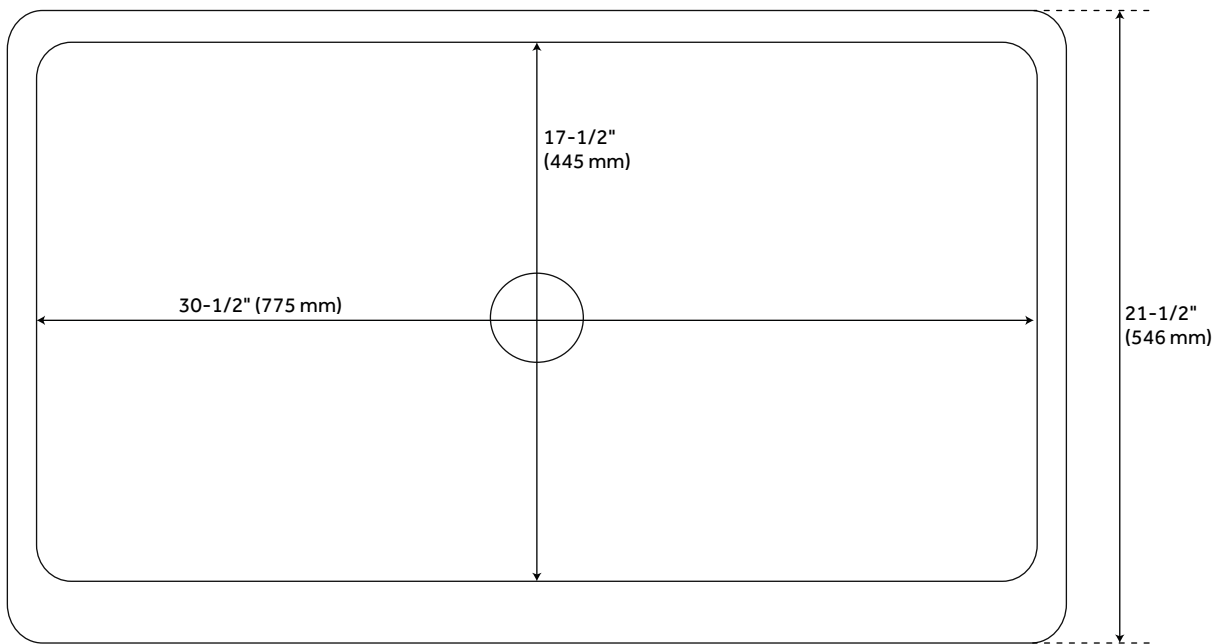

33" AMELIE COPPER FARMHOUSE SINK

SKU: 922625

All dimensions and specifications are nominal and may vary. Use actual products for accuracy in critical situations.