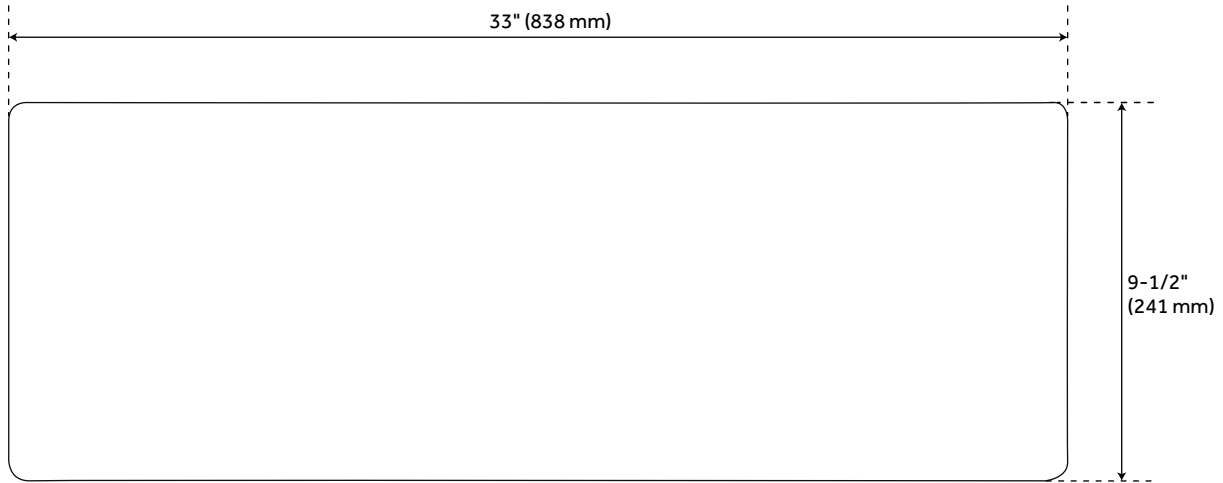

33" AMELIE COPPER FARMHOUSE SINK

SKU: 922625

All dimensions and specifications are nominal and may vary. Use actual products for accuracy in critical situations.