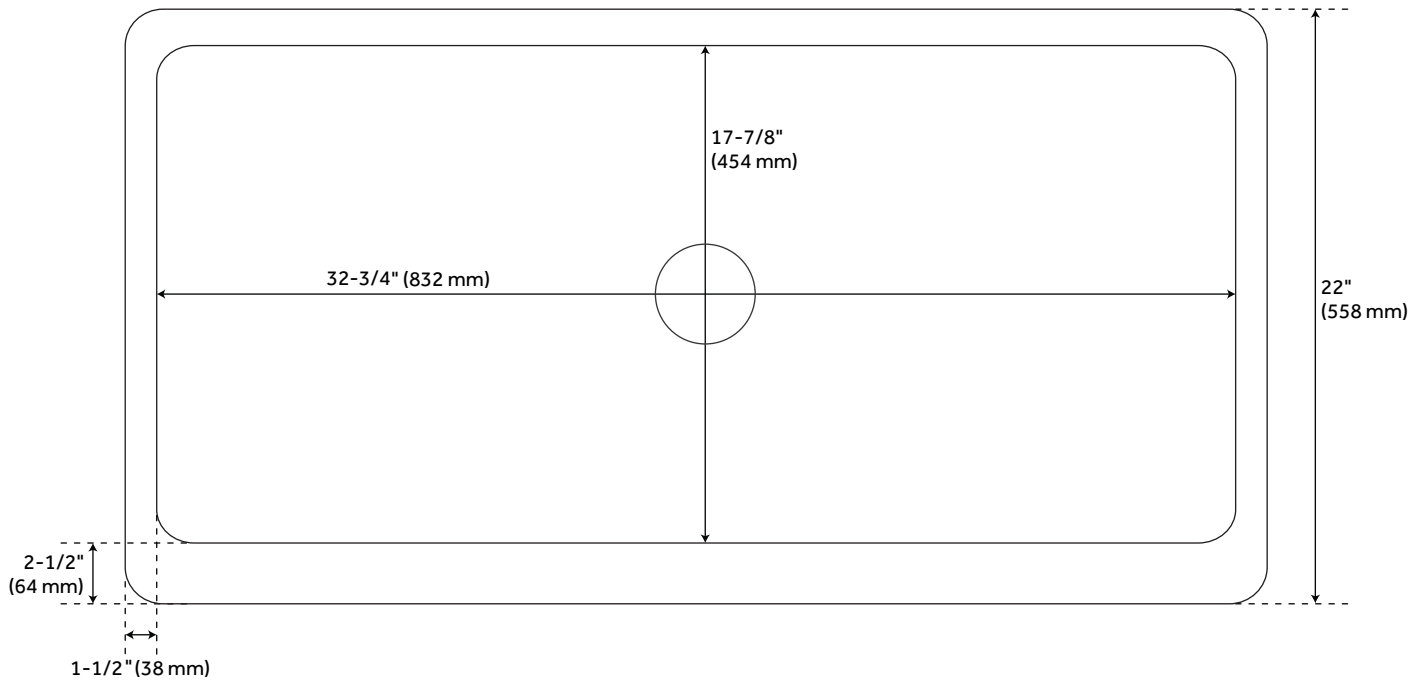

36" FIONA HAMMERED COPPER FARMHOUSE SINK

SKU: 922670

All dimensions and specifications are nominal and may vary. Use actual products for accuracy in critical situations.