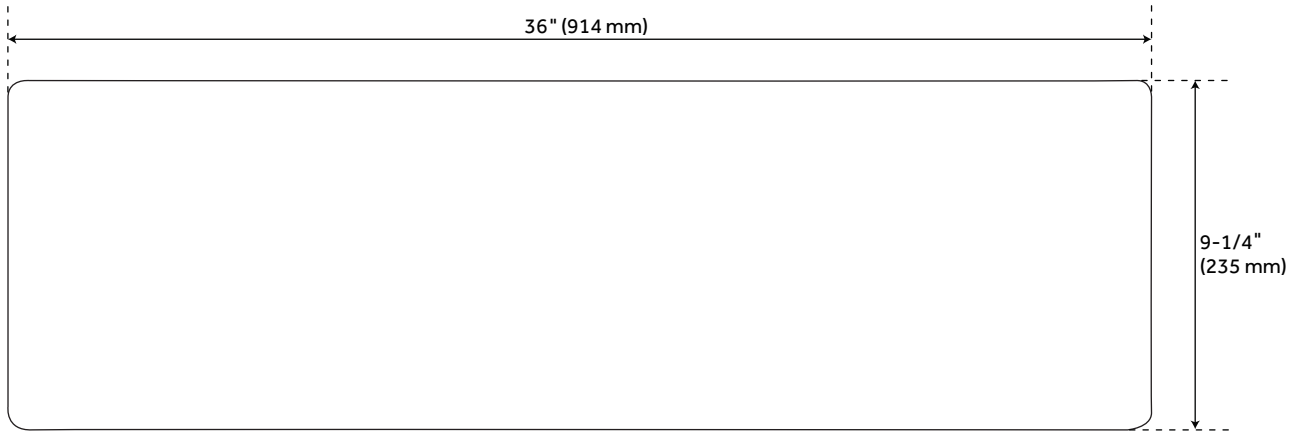

36" FIONA HAMMERED COPPER FARMHOUSE SINK

SKU: 922670

All dimensions and specifications are nominal and may vary. Use actual products for accuracy in critical situations.