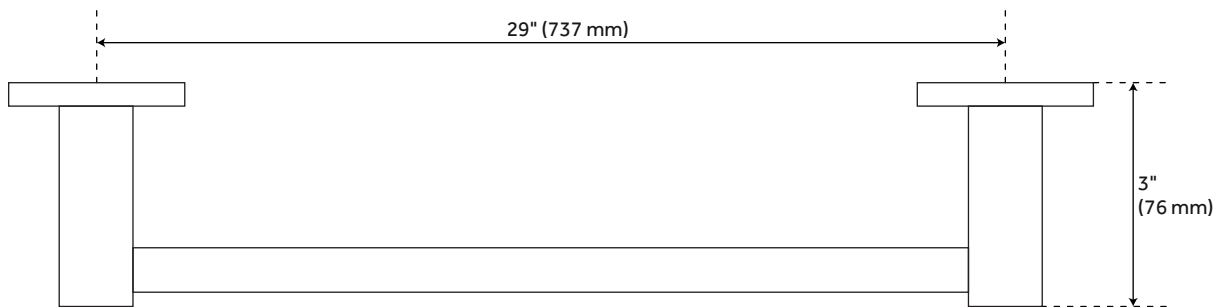

ULTRA COLLECTION TOWEL BAR

SKU: 922938

All dimensions and specifications are nominal and may vary. Use actual products for accuracy in critical situations.