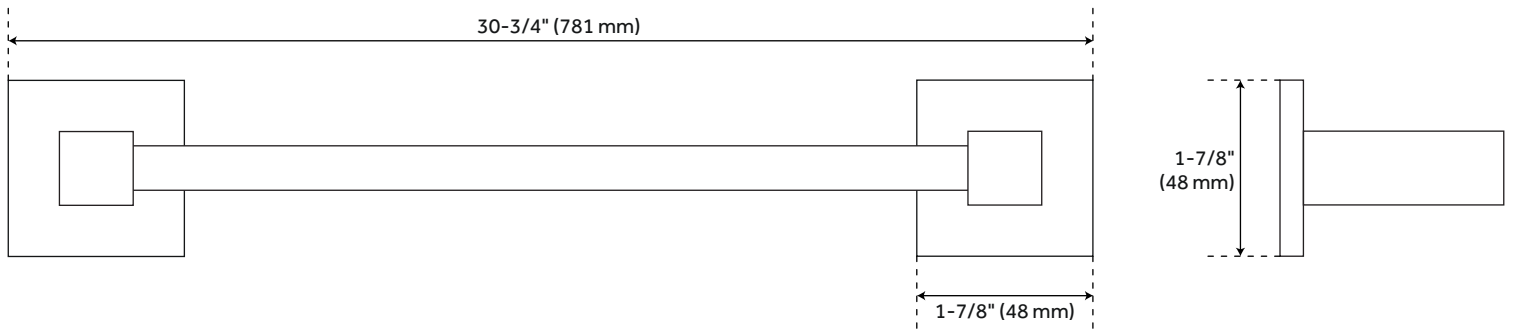

ULTRA COLLECTION TOWEL BAR

SKU: 922938

All dimensions and specifications are nominal and may vary. Use actual products for accuracy in critical situations.