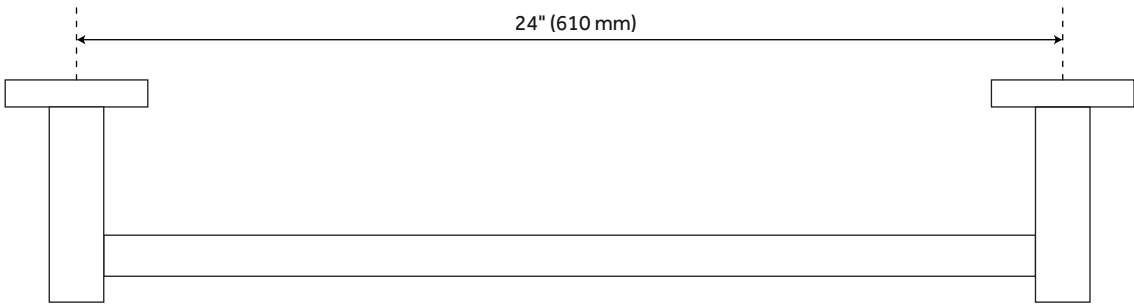

ROTUNDA TOWEL BAR

SKU: 922939

All dimensions and specifications are nominal and may vary. Use actual products for accuracy in critical situations.