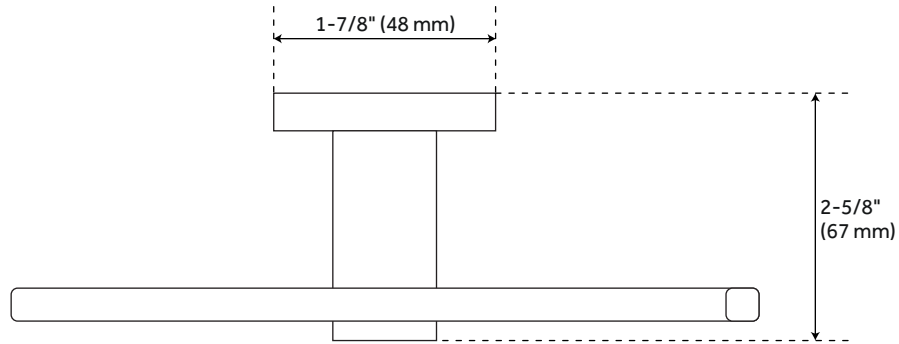

ULTRA COLLECTION TOWEL RING

SKU: 922941

All dimensions and specifications are nominal and may vary. Use actual products for accuracy in critical situations.