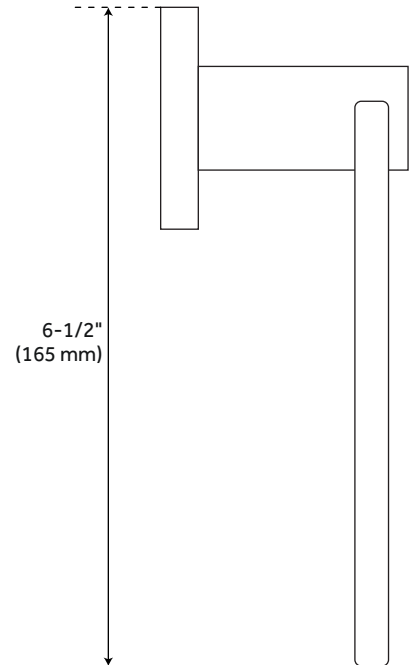

## FEATURES

Installation Type: Wall Mount  
Product Finish: Oil Rubbed Bronze  
Material: Metal  
Length: 7-1/2"  
Height: 6-1/2"  
Base Plate Length: 1-7/8"  
Base Plate Height: 1-7/8"  
Mounting Hardware Included: Yes  
Mounting Hardware Concealed: Yes  
Assembly Required: No  
Weight: 2.0000

# ULTRA COLLECTION TOWEL RING

SKU: 922941

All dimensions and specifications are nominal and may vary. Use actual products for accuracy in critical situations.