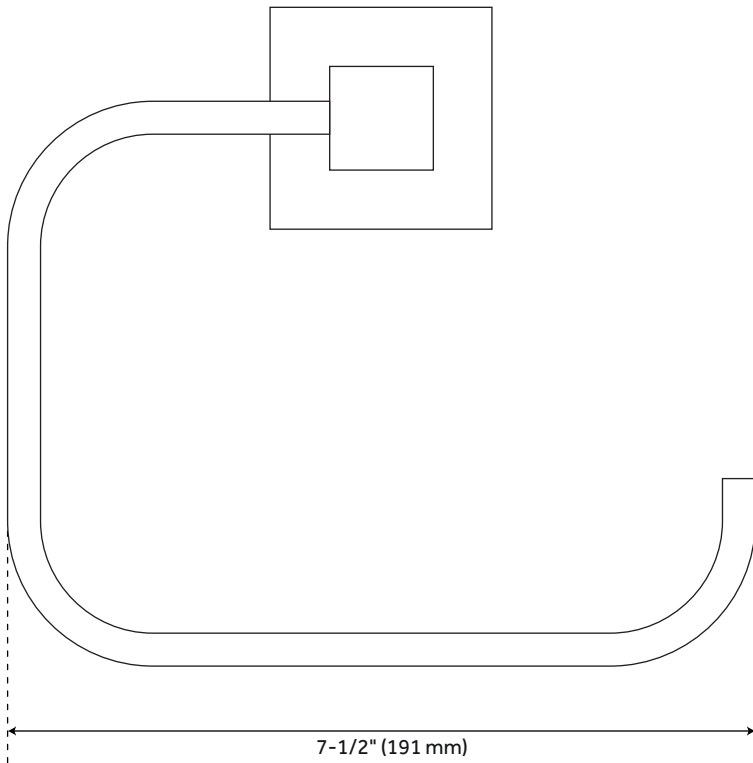

# ULTRA TOWEL RING

SKU: 922941

Code: SH317849, SH317847, SH317846

## FEATURES

Installation Type: Wall Mount  
Product Finish: Oil Rubbed Bronze  
Material: Metal  
Length: 7-1/2"  
Height: 6-1/2"  
Base Plate Length: 1-7/8"  
Base Plate Height: 1-7/8"  
Mounting Hardware Included: Yes  
Mounting Hardware Concealed: Yes  
Assembly Required: No  
Weight: 2.0000

# ULTRA COLLECTION TOWEL RING

SKU: 922941

All dimensions and specifications are nominal and may vary. Use actual products for accuracy in critical situations.