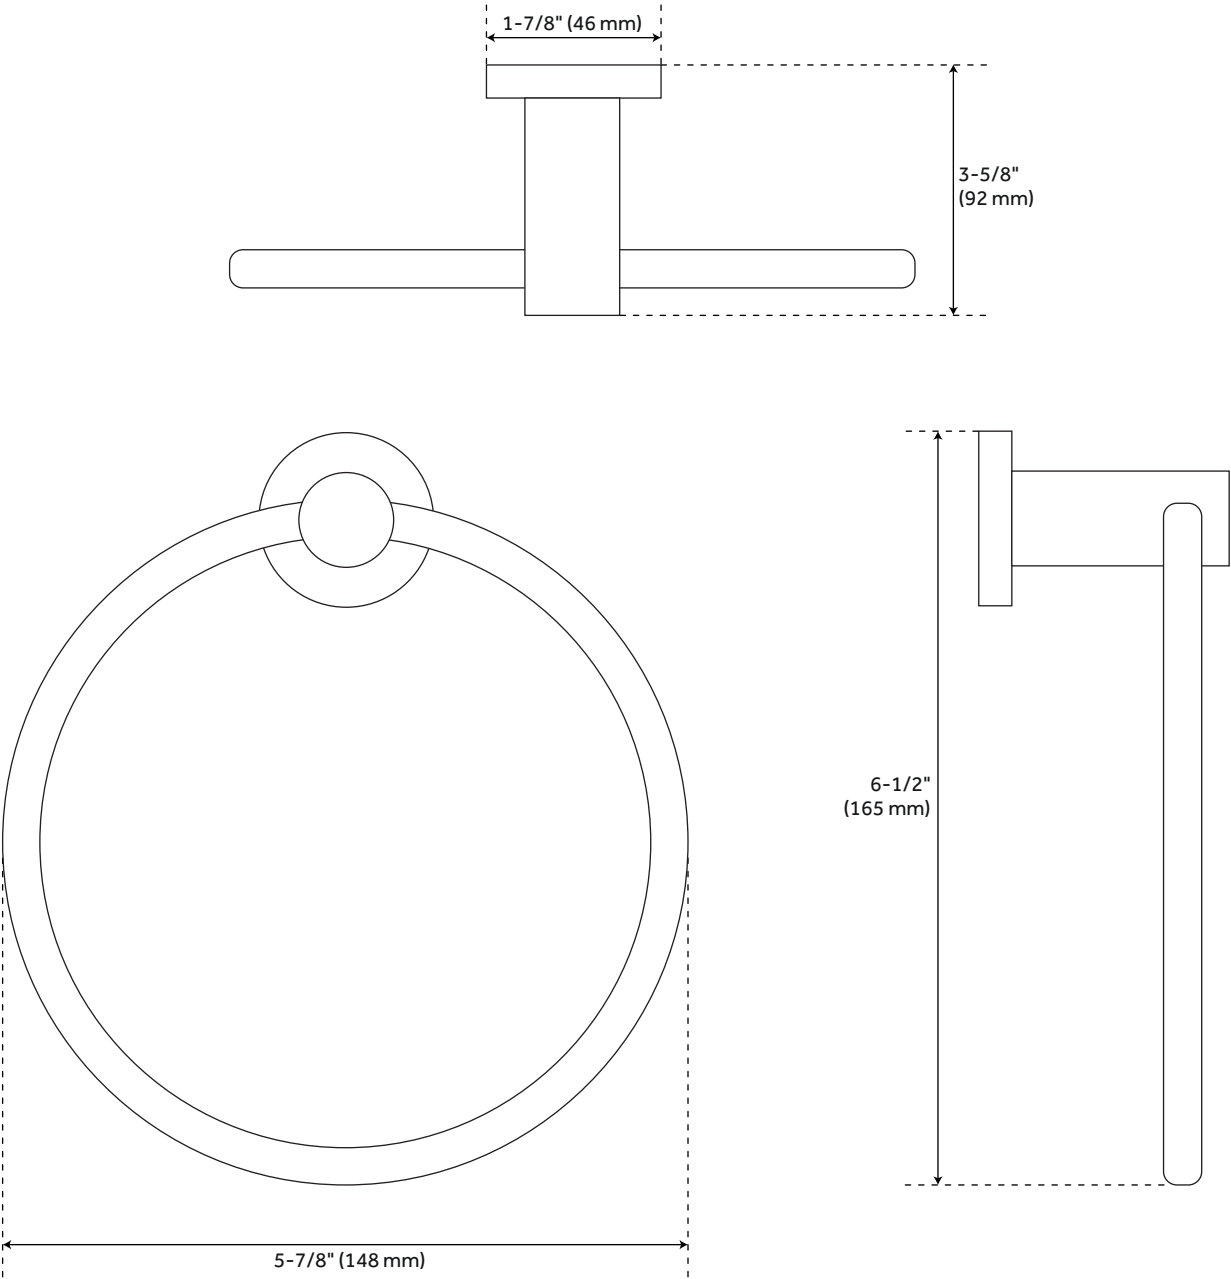

ROTUNDA TOWEL RING

SKU: 922942

Code: SH317879, SH457587, SH317877, SH317876

FEATURES

- Installation Type: Wall Mount
- Design: Modern
- Material: Brass
- Length: 5-7/8"
- Height: 6-1/2"
- Depth: 3-5/8"
- Base Plate Height: 1-7/8"
- Mounting Hardware Included: Yes
- Mounting Hardware Concealed: Yes
- Assembly Required: No

REVISED 4/3/2023

ROTUNDA TOWEL RING

SKU: 922942

Code: SH317879, SH457587, SH317877, SH317876

ADDITIONAL FEATURES

REVISED 4/3/2023

ROTUNDA TOWEL RING

SKU: 922942

All dimensions and specifications are nominal and may vary. Use actual products for accuracy in critical situations.