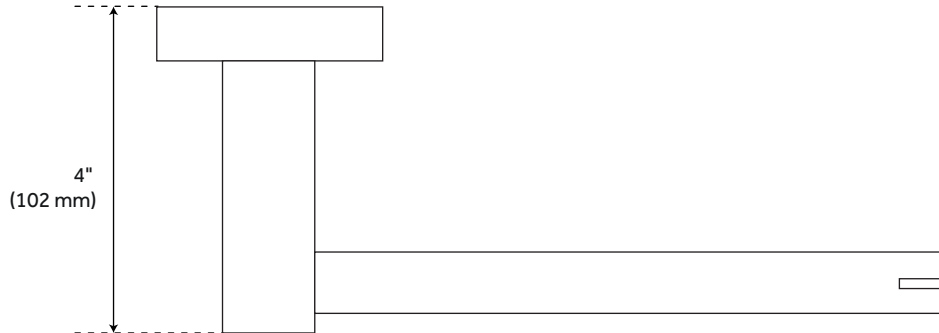

ULTRA

EURO TOILET PAPER HOLDER

SKU: 922944

FEATURES

Installation Type: Wall Mount

Design: Modern

Material: Brass

CONTENTS

TOILET PAPER HOLDER PAGE 2

REVISED 10/28/2020

ULTRA

EURO TOILET PAPER HOLDER

SKU: 922944

FEATURES

- Length: 7"
- Width: 4"
- Height: 1-7/8"
- Base Plate Height: 1-7/8"
- Mounting Hardware Included: Yes
- Mounting Hardware Concealed: Yes
- Assembly Required: No