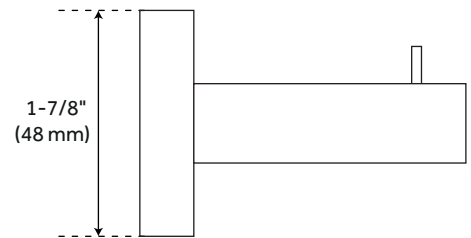

ULTRA

EURO TOILET PAPER HOLDER

SKU: 922944

FEATURES

Installation Type: Wall Mount

Design: Modern

Material: Brass

CONTENTS

TOILET PAPER HOLDER PAGE 2

REVISED 10/28/2020

ULTRA

EURO TOILET PAPER HOLDER

SKU: 922944

FEATURES

- Length: 7"
- Width: 4"
- Height: 1-7/8"
- Base Plate Height: 1-7/8"
- Mounting Hardware Included: Yes
- Mounting Hardware Concealed: Yes
- Assembly Required: No

PRODUCT IMAGE

All dimensions and specifications are nominal and may vary. Use actual products for accuracy in critical situations.

PAGE 2