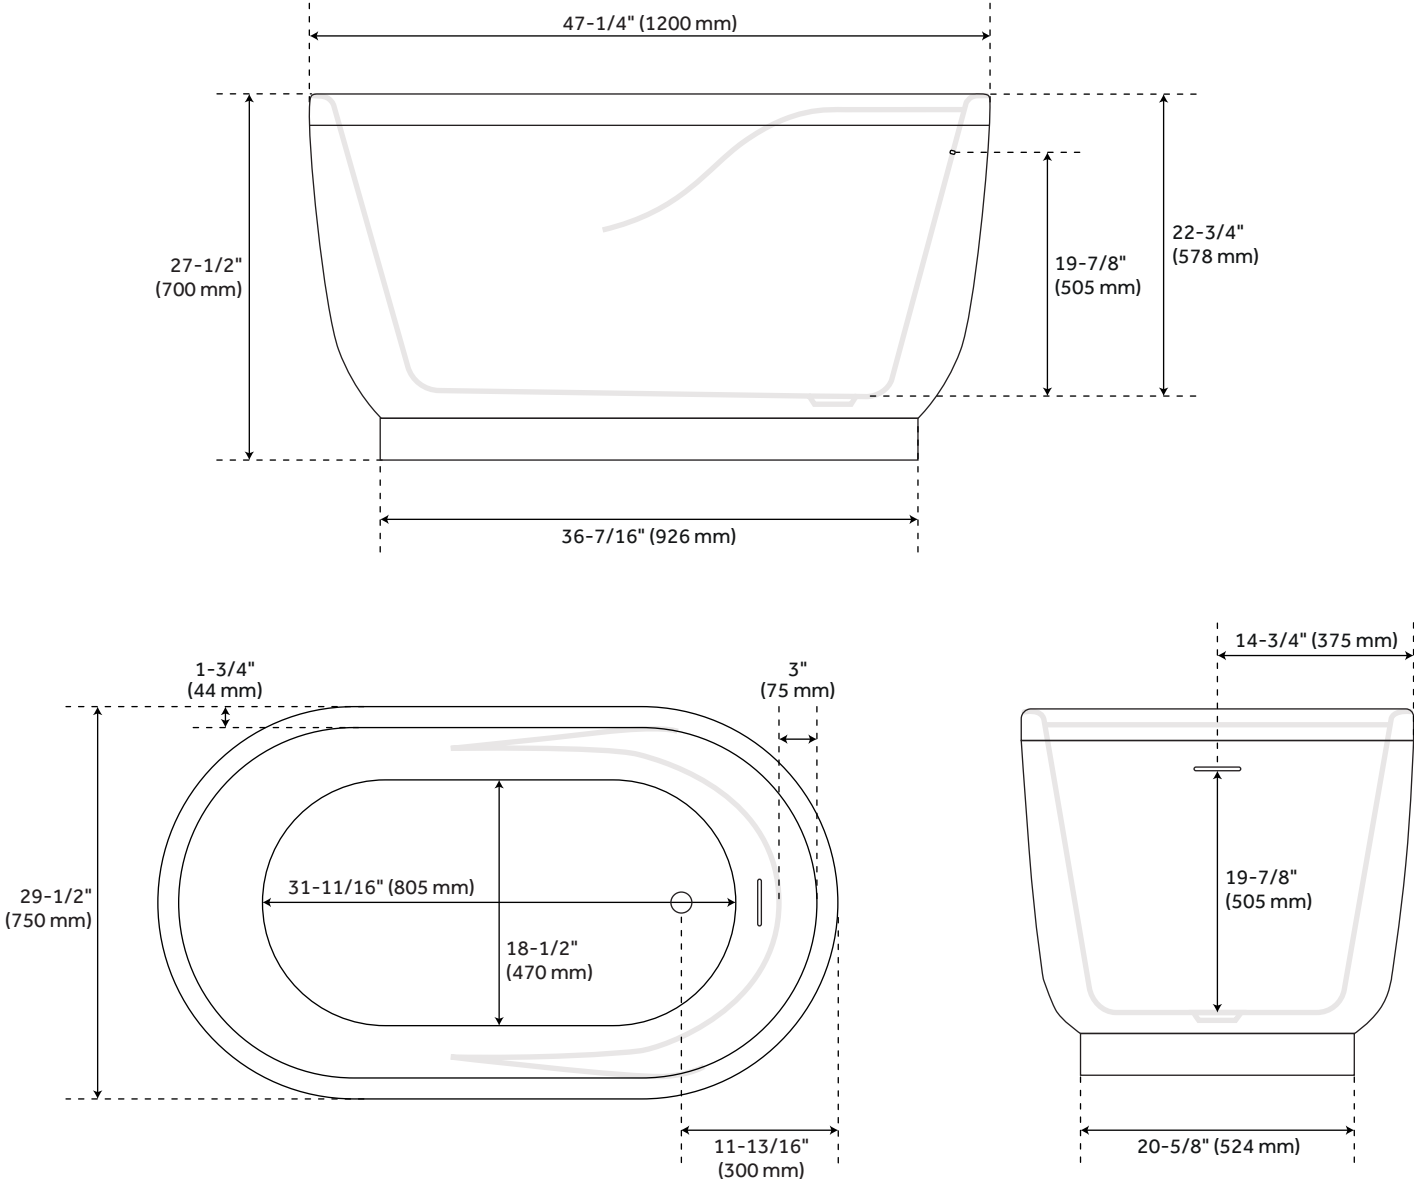

47" PELION ACRYLIC FREESTANDING TUB

SKU: 923121-47
Code: SH375009

FEATURES

Design: Modern
Product Finish: White
Material: Acrylic
Length: 47"
Width: 30"
Height: 28"
Water Depth To Overflow: 19-7/8"
Exterior Treatment: Smooth
Interior Treatment: Smooth
Faucet Included: No
Shape: Oval
Tub Overflow: Yes
Integral Drain & Overflow: Yes
Tub Material: Acrylic
Tub Interior Length: 31"
Tub Interior Width: 17-1/2"
Built-In Adjusters: Yes
Tub Weight Uncrated (lbs): 86
Tub Weight Crated (lbs): 196

REVISED 10/31/2023

47" PELION ACRYLIC FREESTANDING TUB

SKU: 923121-47

Code: SH375009

ADDITIONAL FEATURES

- Formed of two acrylic sheets, the air between acting as thermal insulator.
- Optional Quick Connect Drop-In Drain Kit Includes:
 - Floor Plate, 1-1/2" PVC Pipe, 2" x 1-1/2" Trap Adapters, 1 Brass Threaded, 1 Brass Unthreaded Tailpiece and Plug.
 - Installs above your subfloor, but underneath your cement floor or tile, so you do not need access below the fixture.

REVISED 10/31/2023

47" PELION ACRYLIC FREESTANDING TUB

SKU: 923121-47

All dimensions and specifications are nominal and may vary. Use actual products for accuracy in critical situations.