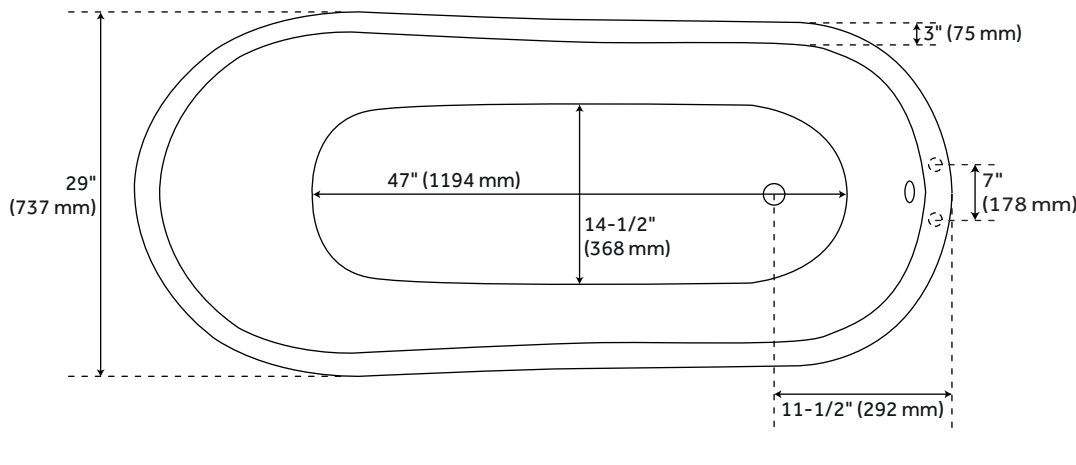

68" RYAN CAST IRON SLIPPER PEDESTAL TUB - 7" RIM HOLES

SKU: 923679-68-RH

Code: SH379880, SH474919, SH474920, SH474921, SH474925, SH441848

FEATURES

Design: Traditional
Product Finish: White
Length: 68"
Width: 29"
Height: 29"
Water Depth To Overflow: 12"
Exterior Treatment: Hand-Smoothed Painted White
Interior Treatment: White Porcelain Enamel
Faucet Included: No
Shape: Oval
Tub Overflow: Yes
Tub Material: Cast Iron
Tub Interior Length: 47"
Tub Interior Width: 14-1/2"
Tap Deck: Yes
Faucet Drillings: Tap Deck - 7" Rim Holes
Water Capacity (Gallons): 49.4
Built-In Adjusters: Yes
Tub Weight Uncrated (lbs): 381
Tub Weight Crated (lbs): 491

REVISED 3/14/2023

68" RYAN CAST IRON SLIPPER PEDESTAL TUB - 7" RIM HOLES

SKU: 923679-68-RH

Code: SH379880, SH474919, SH474920, SH474921, SH474925, SH441848

ADDITIONAL FEATURES

- Overflow option includes a standard overflow which remains open to allow water into the drain.
- Requires wall-mount or freestanding tub filler.
- Optional Quick Connect Drop-In Drain Kit Includes:
 - Floor Plate, 1-1/2" PVC Pipe, 2" x 1-1/2" Trap Adapters, 1 Brass Threaded, 1 Brass Unthreaded Tailpiece and Plug.
 - Installs above your subfloor, but underneath your cement floor or tile, so you do not need access below the fixture.

REVISED 3/14/2023

68" RYAN CAST IRON SLIPPER PEDESTAL TUB - 7" RIM HOLES

SKU: 923679-68-RH

All dimensions and specifications are nominal and may vary. Use actual products for accuracy in critical situations.