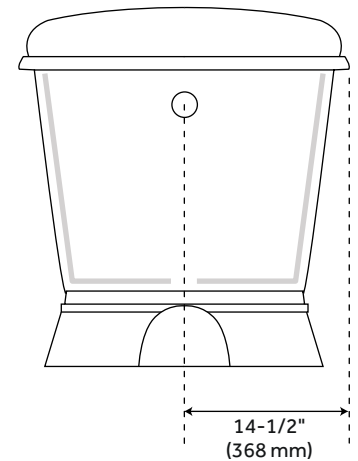

68" RYAN CAST IRON SLIPPER PEDESTAL TUB - 7" RIM HOLES

SKU: 923679-68-RH

Code: SH379880, SH474919, SH474920, SH474921, SH474925, SH441848

FEATURES

Design: Traditional
Product Finish: White
Length: 68"
Width: 29"
Height: 29"
Water Depth To Overflow: 12"
Exterior Treatment: Hand-Smoothed Painted White
Interior Treatment: White Porcelain Enamel
Faucet Included: No
Shape: Oval
Tub Overflow: Yes
Tub Material: Cast Iron
Tub Interior Length: 47"
Tub Interior Width: 14-1/2"
Tap Deck: Yes
Faucet Drillings: Tap Deck - 7" Rim Holes
Water Capacity (Gallons): 49.4
Built-In Adjusters: Yes
Tub Weight Uncrated (lbs): 381
Tub Weight Crated (lbs): 491

REVISED 3/14/2023

68" RYAN CAST IRON SLIPPER PEDESTAL TUB - 7" RIM HOLES

SKU: 923679-68-RH

Code: SH379880, SH474919, SH474920, SH474921, SH474925, SH441848

ADDITIONAL FEATURES

- Overflow option includes a standard overflow which remains open to allow water into the drain.
- Requires wall-mount or freestanding tub filler.
- Optional Quick Connect Drop-In Drain Kit Includes:
 - Floor Plate, 1-1/2" PVC Pipe, 2" x 1-1/2" Trap Adapters, 1 Brass Threaded, 1 Brass Unthreaded Tailpiece and Plug.
 - Installs above your subfloor, but underneath your cement floor or tile, so you do not need access below the fixture.

REVISED 3/14/2023

68" RYAN CAST IRON SLIPPER PEDESTAL TUB - 7" RIM HOLES

SKU: 923679-68-RH

All dimensions and specifications are nominal and may vary. Use actual products for accuracy in critical situations.