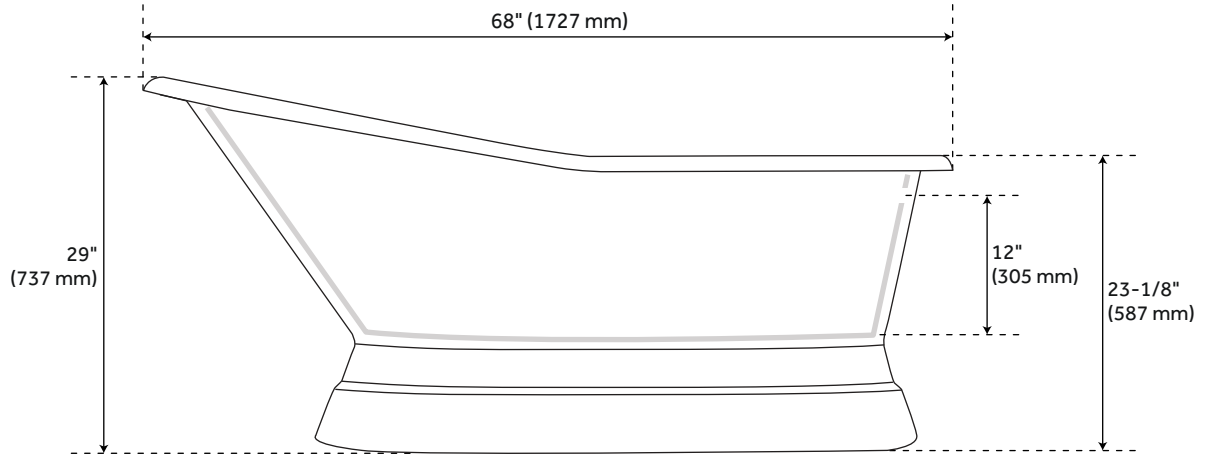

68" RYAN CAST IRON SLIPPER PEDESTAL TUB - 7" RIM HOLES

SKU: 923679-68-RH

Code: SH379880, SH474919, SH474920, SH474921, SH474925, SH441848

FEATURES

Design: Traditional
Product Finish: White
Length: 68"
Width: 29"
Height: 29"
Water Depth To Overflow: 12"
Exterior Treatment: Hand-Smoothed Painted White
Interior Treatment: White Porcelain Enamel
Faucet Included: No
Shape: Oval
Tub Overflow: Yes
Tub Material: Cast Iron
Tub Interior Length: 47"
Tub Interior Width: 14-1/2"
Tap Deck: Yes
Faucet Drillings: Tap Deck - 7" Rim Holes
Water Capacity (Gallons): 49.4
Built-In Adjusters: Yes
Tub Weight Uncrated (lbs): 381
Tub Weight Crated (lbs): 491

REVISED 3/14/2023

68" RYAN CAST IRON SLIPPER PEDESTAL TUB - 7" RIM HOLES

SKU: 923679-68-RH

Code: SH379880, SH474919, SH474920, SH474921, SH474925, SH441848

ADDITIONAL FEATURES

- Overflow option includes a standard overflow which remains open to allow water into the drain.
- Requires wall-mount or freestanding tub filler.
- Optional Quick Connect Drop-In Drain Kit Includes:
 - Floor Plate, 1-1/2" PVC Pipe, 2" x 1-1/2" Trap Adapters, 1 Brass Threaded, 1 Brass Unthreaded Tailpiece and Plug.
 - Installs above your subfloor, but underneath your cement floor or tile, so you do not need access below the fixture.

REVISED 3/14/2023

68" RYAN CAST IRON SLIPPER PEDESTAL TUB - 7" RIM HOLES

SKU: 923679-68-RH

All dimensions and specifications are nominal and may vary. Use actual products for accuracy in critical situations.