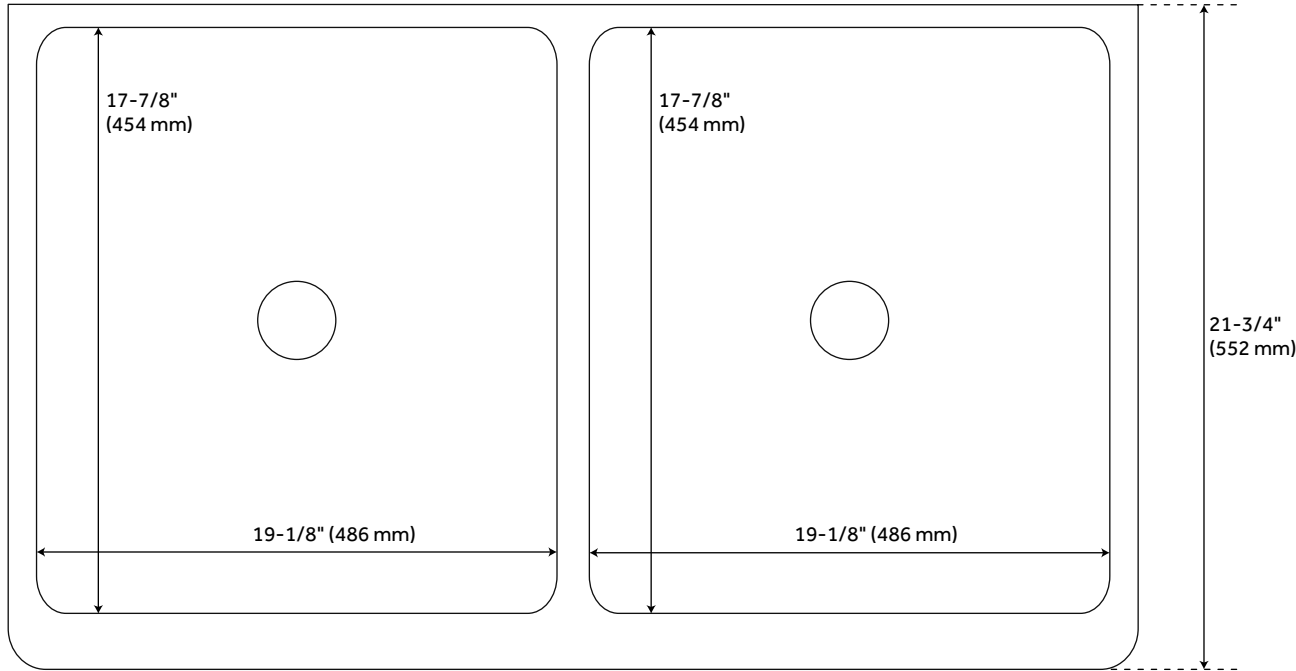

42" FIONA DOUBLE-BOWL HAMMERED COPPER FARMHOUSE SINK

SKU: 924020
Code: SH398109

FEATURES

Material: Copper
Length: 42-1/8"
Width: 21-3/4"
Height: 9-1/4"
Assembly Required: Yes
Number of Basins: 2
Sink Installation: Farmhouse
Product Color: Medium Antique Copper
Faucet Centers: No Faucet Hole
Basin Length: 19-1/8"
Basin Width: 17-7/8"
Fits Drain Hole Size: 3-1/2"
Exterior Treatment: Hammered
Interior Treatment: Hammered
Metal Gauge/Thickness: 16 Gauge
Drain Included: Optional
Faucet Included: No
Basin Configuration: 50/50
Apron Design: Hammered
Water Depth to Rim: 9"
Apron Front Rim Thickness: 2-1/2"
Side and Back Rim Thickness: 1-1/4"
Faucet Holes: No Faucet Hole

REVISED 3/31/2023

42" FIONA DOUBLE-BOWL HAMMERED COPPER FARMHOUSE SINK

SKU: 924020
Code: SH398109

ADDITIONAL FEATURES

- Hand-polished finish.
- Patina applied using French hot process, so color is ingrained in the copper.
- Rounded interior corners for easy cleaning.
- Angled bottom facilitates water drainage.
- Sink bowl is pressed; contains no internal welds.

REVISED 3/31/2023

42" FIONA DOUBLE-BOWL HAMMERED COPPER FARMHOUSE SINK

SKU: 924020

All dimensions and specifications are nominal and may vary. Use actual products for accuracy in critical situations.