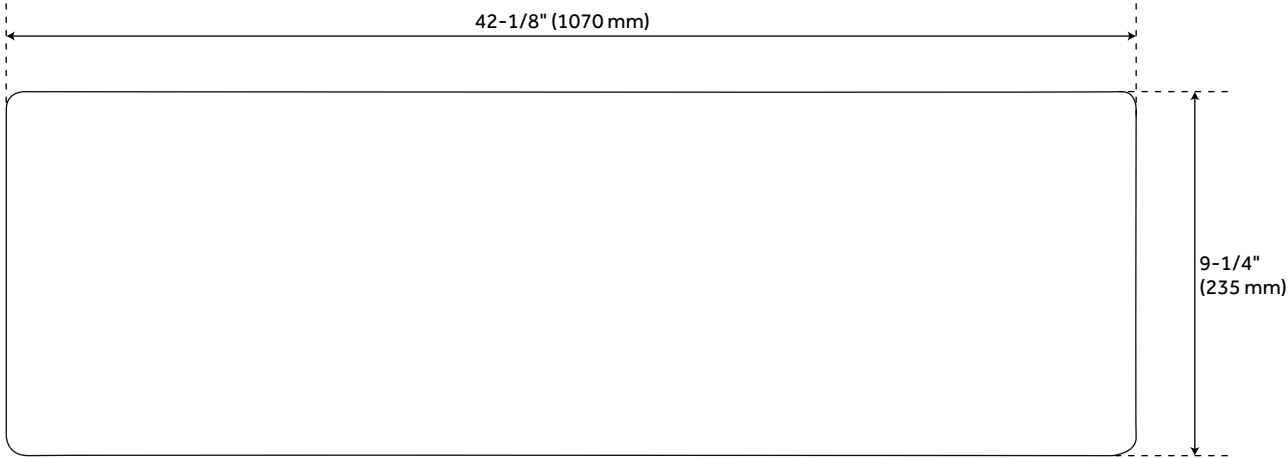

42" FIONA DOUBLE-BOWL HAMMERED COPPER FARMHOUSE SINK

SKU: 924020
Code: SH398109

FEATURES

Material: Copper
Length: 42-1/8"
Width: 21-3/4"
Height: 9-1/4"
Assembly Required: Yes
Number of Basins: 2
Sink Installation: Farmhouse
Product Color: Medium Antique Copper
Faucet Centers: No Faucet Hole
Basin Length: 19-1/8"
Basin Width: 17-7/8"
Fits Drain Hole Size: 3-1/2"
Exterior Treatment: Hammered
Interior Treatment: Hammered
Metal Gauge/Thickness: 16 Gauge
Drain Included: Optional
Faucet Included: No
Basin Configuration: 50/50
Apron Design: Hammered
Water Depth to Rim: 9"
Apron Front Rim Thickness: 2-1/2"
Side and Back Rim Thickness: 1-1/4"
Faucet Holes: No Faucet Hole

REVISED 3/31/2023

42" FIONA DOUBLE-BOWL HAMMERED COPPER FARMHOUSE SINK

SKU: 924020
Code: SH398109

ADDITIONAL FEATURES

- Hand-polished finish.
- Patina applied using French hot process, so color is ingrained in the copper.
- Rounded interior corners for easy cleaning.
- Angled bottom facilitates water drainage.
- Sink bowl is pressed; contains no internal welds.

REVISED 3/31/2023

42" FIONA DOUBLE-BOWL HAMMERED COPPER FARMHOUSE SINK

SKU: 924020

All dimensions and specifications are nominal and may vary. Use actual products for accuracy in critical situations.