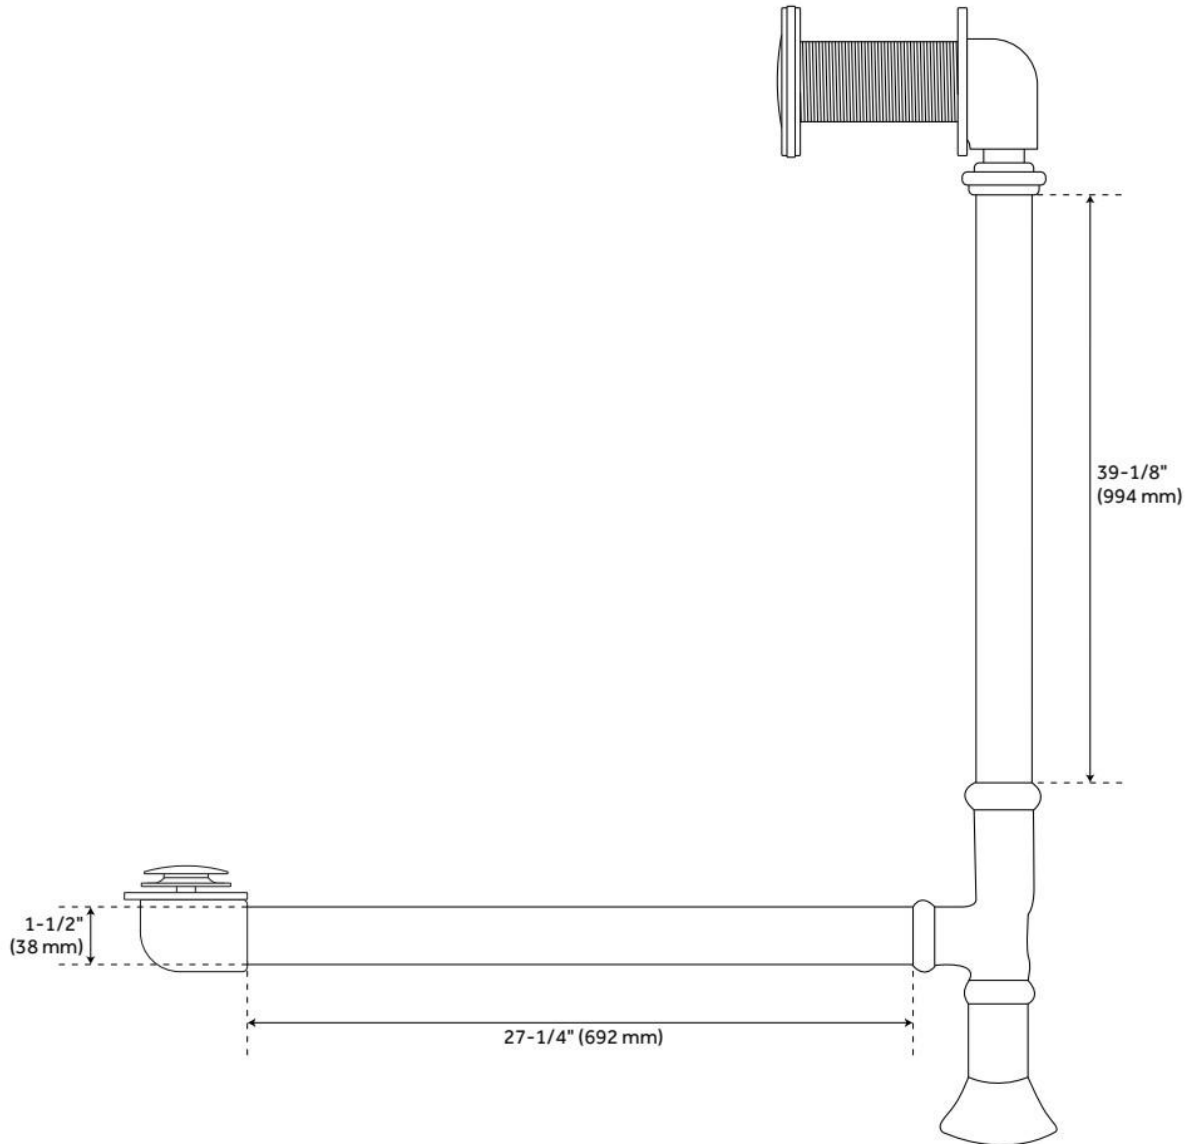

63" ROSALIND ACRYLIC PEDESTAL TUB - ROLLED RIM

SKU: 924509-63-RR

Code: SH481190, SH481187, SH481186, SH481191, SH481188, SH481193, SH481192, SH481189

FEATURES

Tub Material: Acrylic
Product Finish: White
Shape: Oval
Tub Drain Placement: Offset
Drain Included: Optional
Water Depth to Overflow: 13"
Water Capacity (Gallons): 43.85
Built-In Adjusters: Yes
Tub Weight Uncrated (lbs): 100
Optional Accessory: 428473

LISTED ID: 510721, 510720, 510724, 510729, SH112089WH

ADDITIONAL FEATURES

- All dimensions are ($\pm 1/2$ ").
- Formed of two acrylic sheets, partially filled with fiberglass and resin for added durability.

FEATURES

LISTED ID: 510720, 510721, 510724, 510729

- Product is a Signature Hardware exclusive design.
- Overflow does not have the ability to be sealed.
- Can be used on double wall tubs.
- Made from solid brass materials.
- 1-5/16" Thread length dimensions: 27-1/4" L drain pipe, 39-1/8" H overflow pipe. Accommodates tub walls up to 7/8" thick at overflow.
- 2-3/8" thread length dimensions: 27-1/4" L drain pipe, 39-1/8" H overflow pipe. Accommodates tub walls up to 1-3/4" thick at overflow.
- 2-15/16" thread length dimensions: 27-1/4" L drain pipe, 39-1/8" H overflow pipe. Accommodates tub walls up to 2-1/2" thick at overflow.
- 3-11/16" thread length dimensions: 27-1/4" L drain pipe, 39-1/8" H overflow pipe. Accommodates tub walls up to 3-3/8" thick at overflow.
- 4-1/4" thread length dimensions: 27-1/4" L drain pipe, 39-1/8" H overflow pipe. Accommodates tub walls up to 3-3/4" thick at overflow.

REVISED 6/18/2024

EXTENDED POP-UP TUB DRAIN - SWIVEL HEAD - STANDARD OVERFLOW - 1-1/2" TUBING

SKU: 943092

Code: SH440231, SH437313, SH437314, SH437309, SH437310, SH437311, SH437312, SH440233, SH437315, SH437316, SH437317, SH437318, SH437338, SH437319, SH440232, SH437331, SH437332, SH437333, SH437334, SH437335, SH437336, SH440234, SH437320, SH437321, SH437322, SH437323, SH437324, SH437325, SH440230, SH437326, SH437327, SH437328, SH437329, SH437330, SH437337