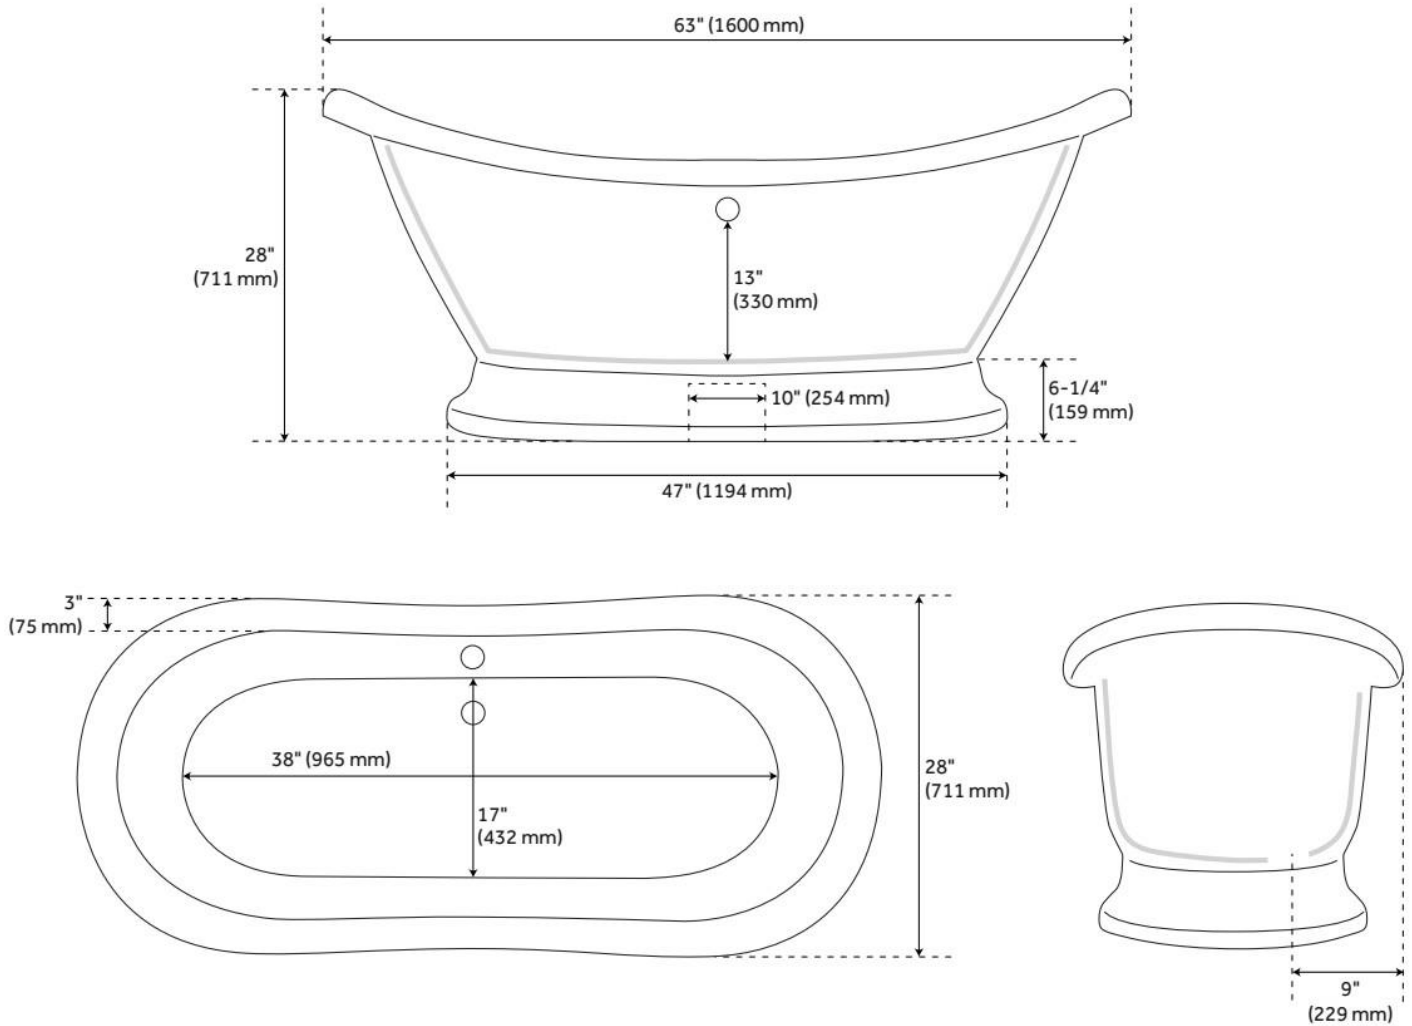

63" ROSALIND ACRYLIC PEDESTAL TUB - ROLLED RIM

SKU: 924509-63-RR

Code: SH481190, SH481187, SH481186, SH481191, SH481188, SH481193, SH481192, SH481189

FEATURES

Tub Material: Acrylic
Product Finish: White
Shape: Oval
Tub Drain Placement: Offset
Drain Included: Optional
Water Depth to Overflow: 13"
Water Capacity (Gallons): 43.85
Built-In Adjusters: Yes
Tub Weight Uncrated (lbs): 100
Optional Accessory: 428473

LISTED ID: 510721, 510720, 510724, 510729, SH112089WH

ADDITIONAL FEATURES

- All dimensions are ($\pm 1/2$ ").
- Formed of two acrylic sheets, partially filled with fiberglass and resin for added durability.

REVISED 6/18/2024

63" ROSALIND ACRYLIC PEDESTAL TUB - ROLLED RIM

SKU: 924509-63-RR

Code: SH481190, SH481187, SH481186, SH481191, SH481188, SH481193, SH481192, SH481189

REVISED 6/18/2024

EXTENDED POP-UP TUB DRAIN - SWIVEL HEAD - STANDARD OVERFLOW - 1-1/2" TUBING

FEATURES

LISTED ID: 510720, 510721, 510724, 510729

- Product is a Signature Hardware exclusive design.
- Overflow does not have the ability to be sealed.
- Can be used on double wall tubs.
- Made from solid brass materials.
- 1-5/16" Thread length dimensions: 27-1/4" L drain pipe, 39-1/8" H overflow pipe. Accommodates tub walls up to 7/8" thick at overflow.
- 2-3/8" thread length dimensions: 27-1/4" L drain pipe, 39-1/8" H overflow pipe. Accommodates tub walls up to 1-3/4" thick at overflow.
- 2-15/16" thread length dimensions: 27-1/4" L drain pipe, 39-1/8" H overflow pipe. Accommodates tub walls up to 2-1/2" thick at overflow.
- 3-11/16" thread length dimensions: 27-1/4" L drain pipe, 39-1/8" H overflow pipe. Accommodates tub walls up to 3-3/8" thick at overflow.
- 4-1/4" thread length dimensions: 27-1/4" L drain pipe, 39-1/8" H overflow pipe. Accommodates tub walls up to 3-3/4" thick at overflow.