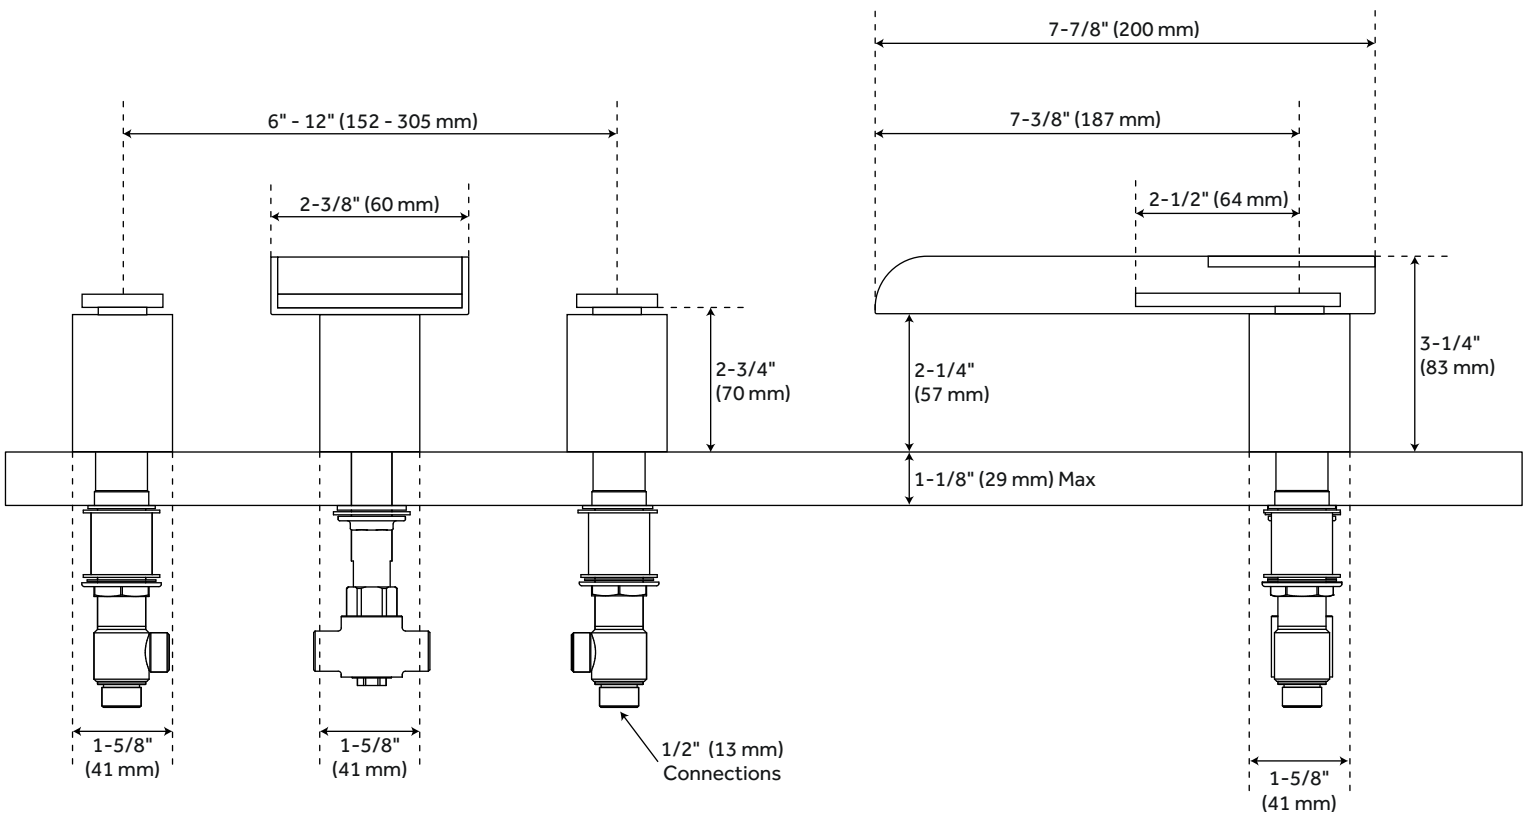

WILLIS WATERFALL ROMAN TUB FAUCET

SKU: 924625

All dimensions and specifications are nominal and may vary. Use actual products for accuracy in critical situations.